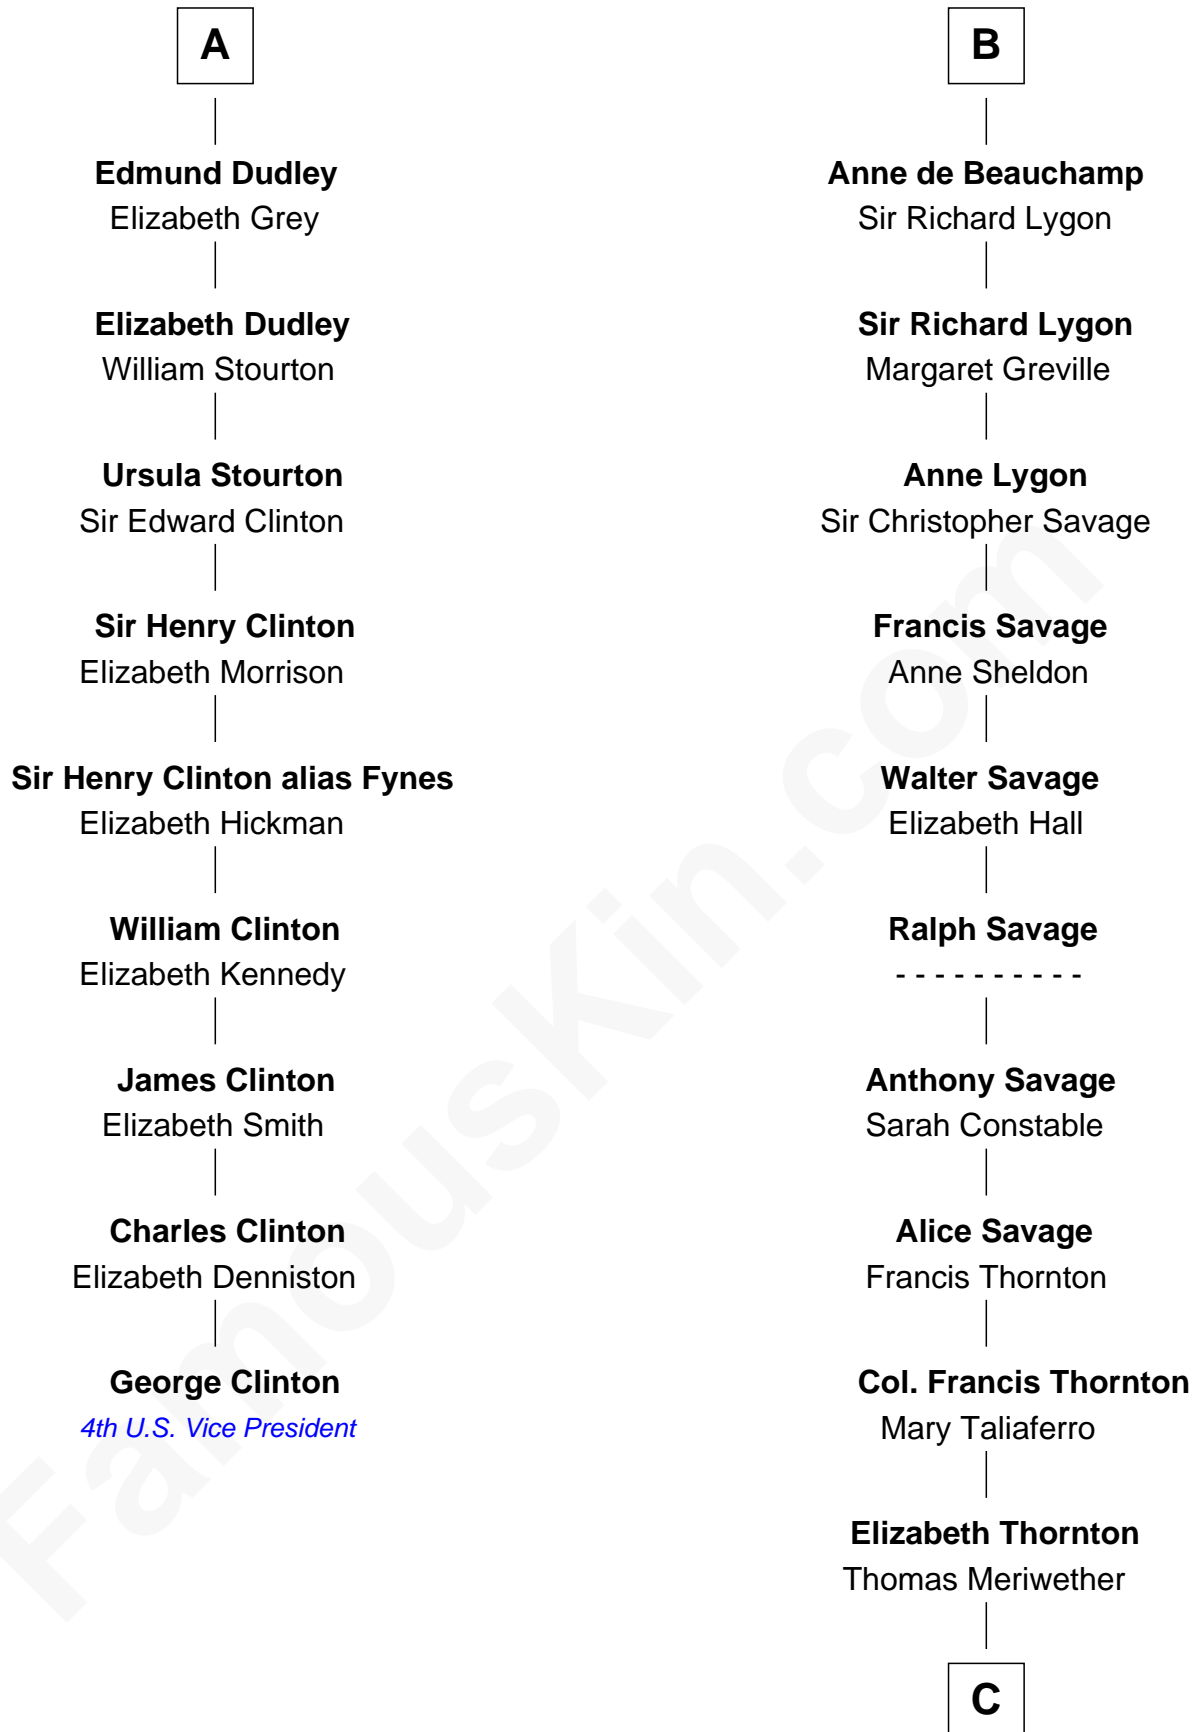

FamousKin.com Relationship Chart of

George Clinton

4th U.S. Vice President

15th cousin 3 times removed of

Meriwether Lewis

Lewis and Clark Expedition

Sir Hugh le Despencer

Isabella de Beauchamp

Eleanor de Clare

Sir Edward le Despencer

Anne de Ferrers

Edward Despencer

Elizabeth Burghersh

Margaret Despencer

Robert de Ferrers

Sir Edmund Ferrers

Ellen Roche

Margaret Ferrers

John de Beauchamp

Sir Richard de Beauchamp

Elizabeth Stafford

B

C

—
Lucy Meriwether

William Lewis

—
Meriwether Lewis

Lewis and Clark Expedition

FamousKin.com