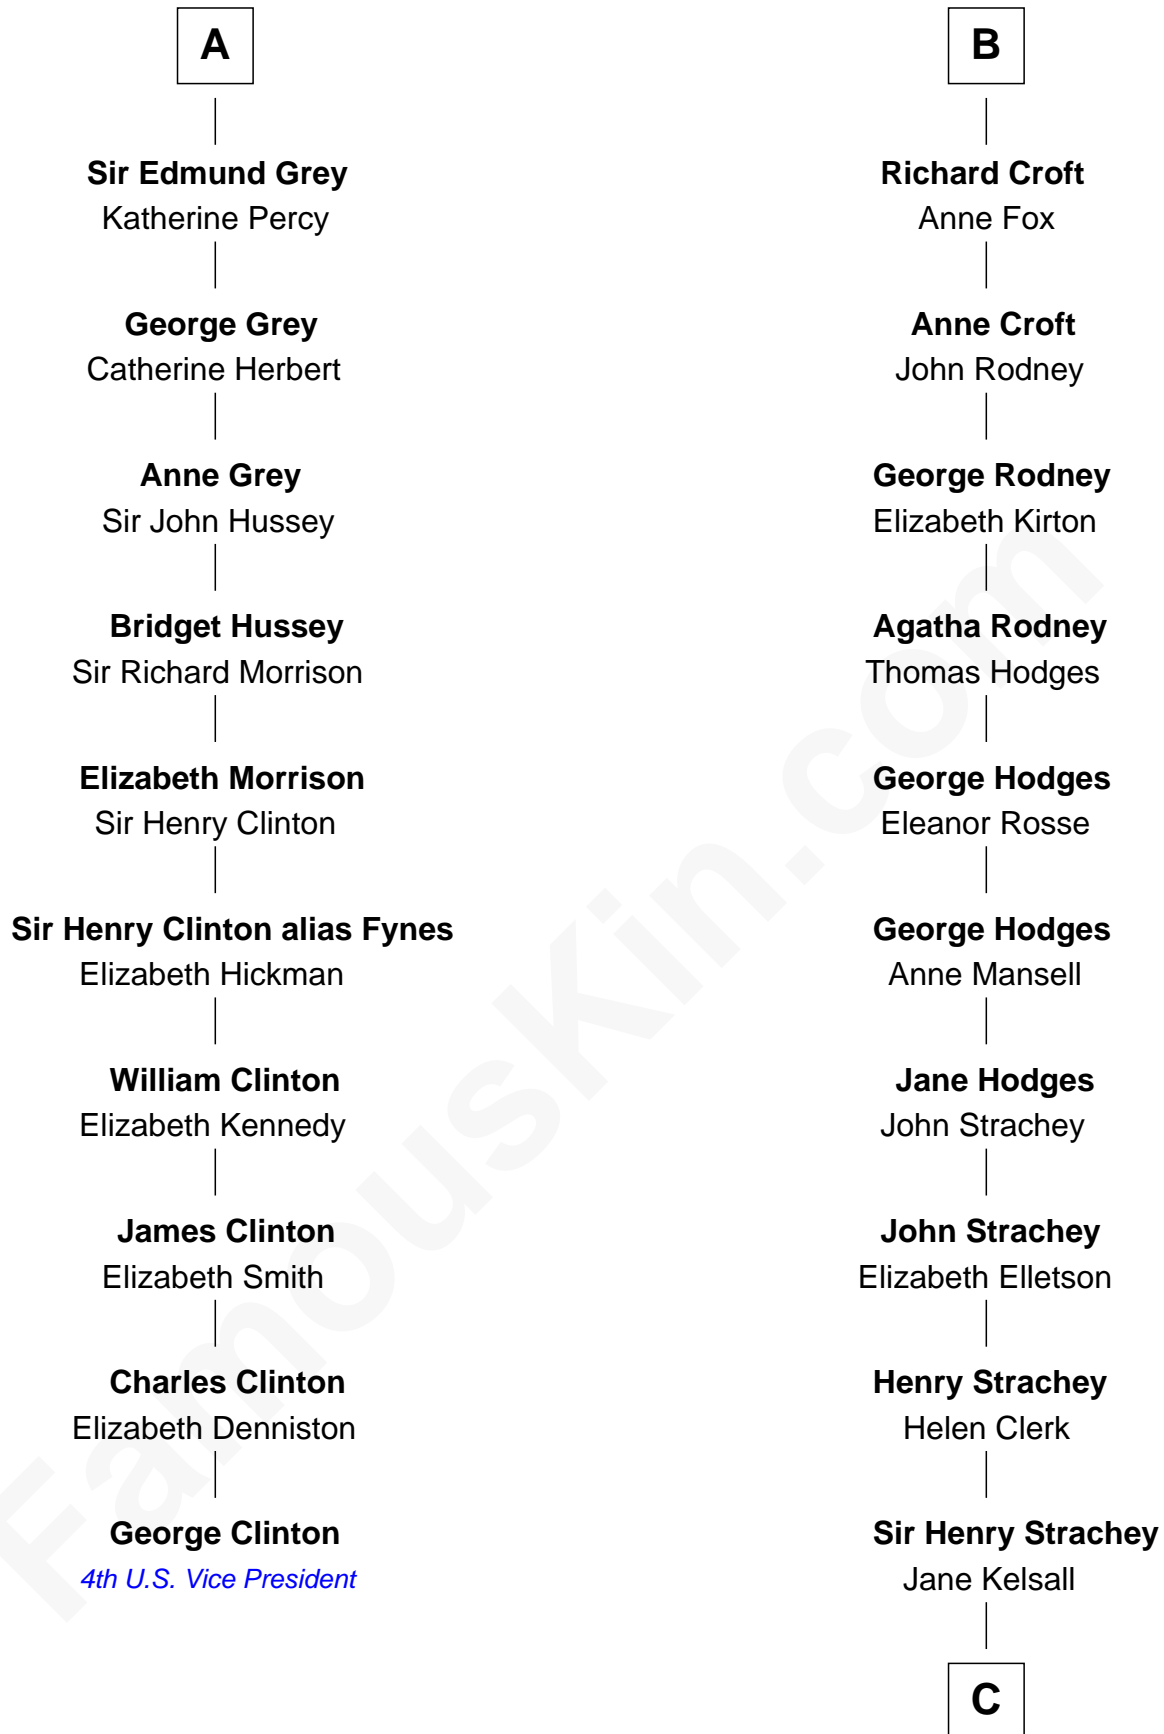

FamousKin.com Relationship Chart of

George Clinton

4th U.S. Vice President

16th cousin 3 times removed of

Lytton Strachey

Author and Co-Founder of Bloomsbury Group

Nichole d'Aubenev
Sir Roger de Somery

Margaret de Somery

Thomas de Ros

Margaret de Ros

Sir Reynold Grey

Sir John Grey

Constance de Holand

A

Joan de Somery

John IV le Strange

John V le Strange

Maud de Walton

Elizabeth le Strange

Gruffydd ap Madog

Gruffydd Fychan ap Gruffydd

Elen ferch Thomas ap Llewelyn

Owen Glendower

Margaret Hanmer

Janet ferch Owain

Sir John de Croft

William de Croft

Margaret Walwyn

B

C

Edward Strachey

Julia Woodburn Kirkpatrick