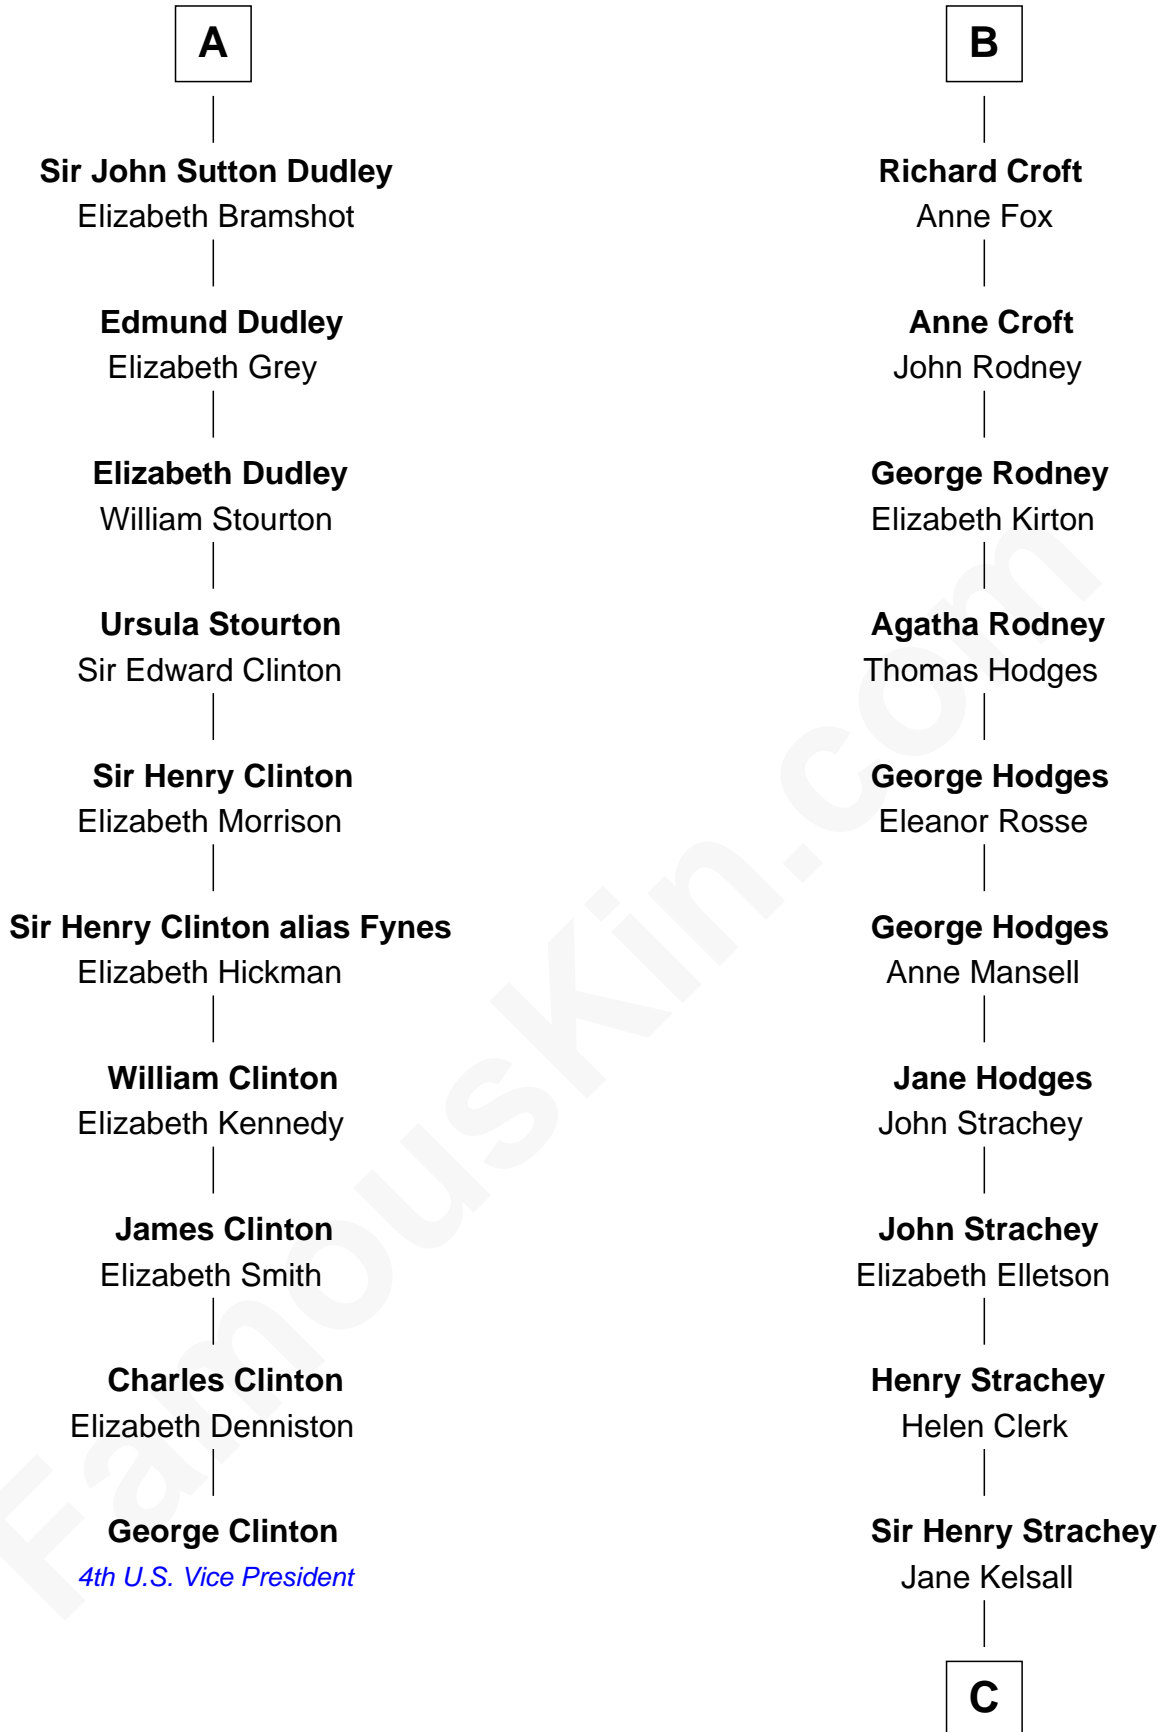

# FamousKin.com Relationship Chart of

**George Clinton**

4th U.S. Vice President

16th cousin 3 times removed of

**Lytton Strachey**

Author and Co-Founder of Bloomsbury Group

**C**

Edward Strachey

Julia Woodburn Kirkpatrick

Sir Richard Strachey

Jane Maria Grant

Lytton Strachey

*British Author*

FamousKin.com