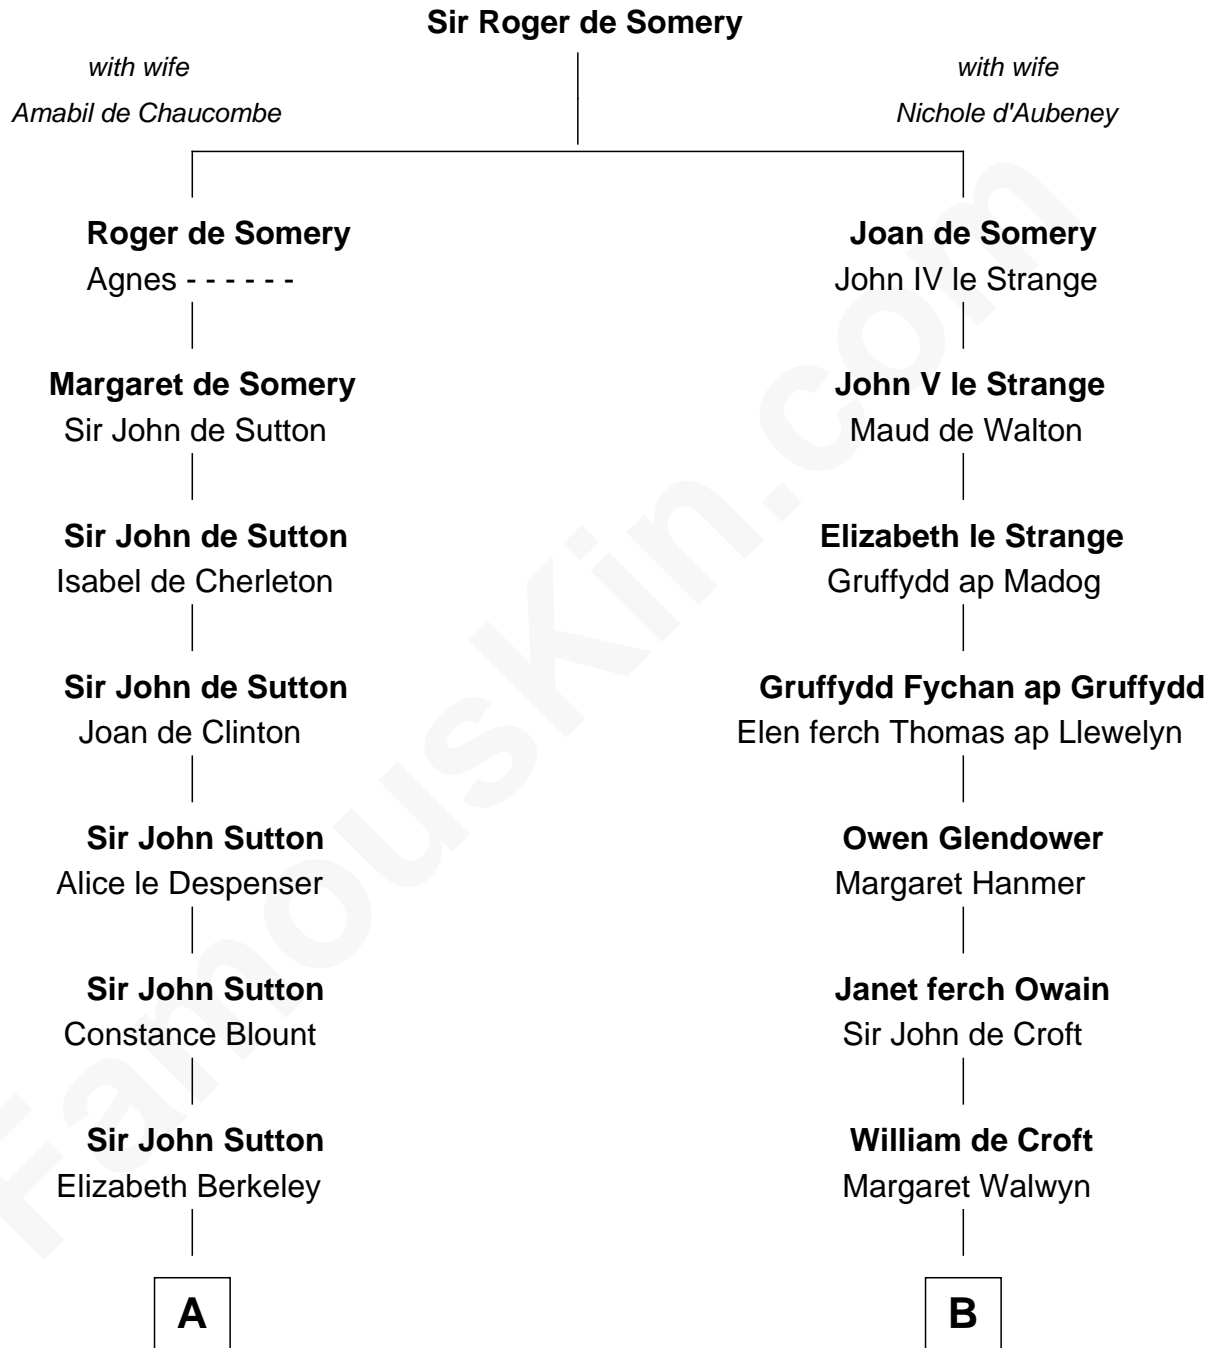

# FamousKin.com Relationship Chart of

**George Clinton**

4th U.S. Vice President

16th cousin 3 times removed of

**Lytton Strachey**

Author and Co-Founder of Bloomsbury Group

**C**

Edward Strachey

Julia Woodburn Kirkpatrick

Sir Richard Strachey

Jane Maria Grant

Lytton Strachey

*British Author*

FamousKin.com