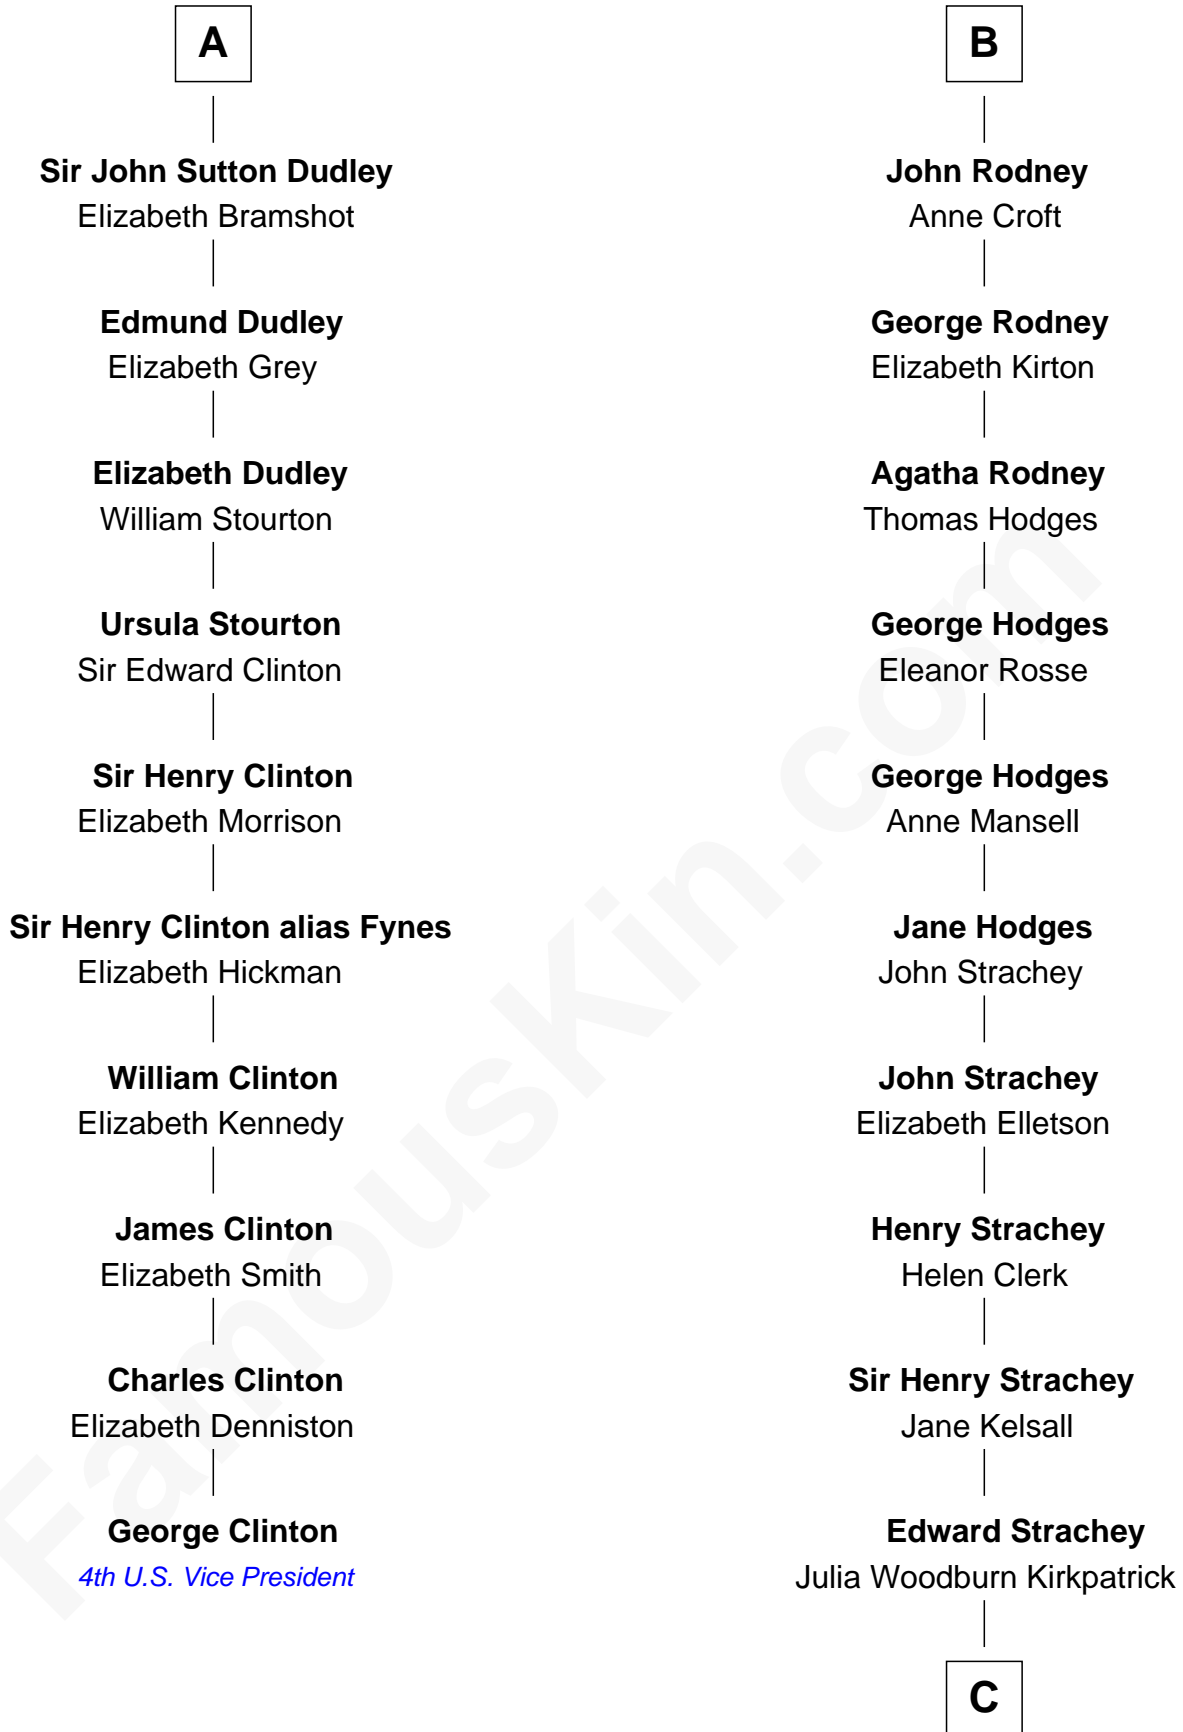

FamousKin.com Relationship Chart of

George Clinton

4th U.S. Vice President

16th cousin 2 times removed of

Lytton Strachey

Author and Co-Founder of Bloomsbury Group

Sir Hugh le Despencer

Aveline Basset

Alice le Despenser

Sir John Sutton

Sir John Sutton

Constance Blount

Sir John Sutton

Elizabeth Berkeley

A

Eleanor le Despencer

Sir Walter Hungerford

Margaret Hungerford

Sir Walter Rodney

Thomas Rodney

Isabel - - - - -

B

C

—
Sir Richard Strachey