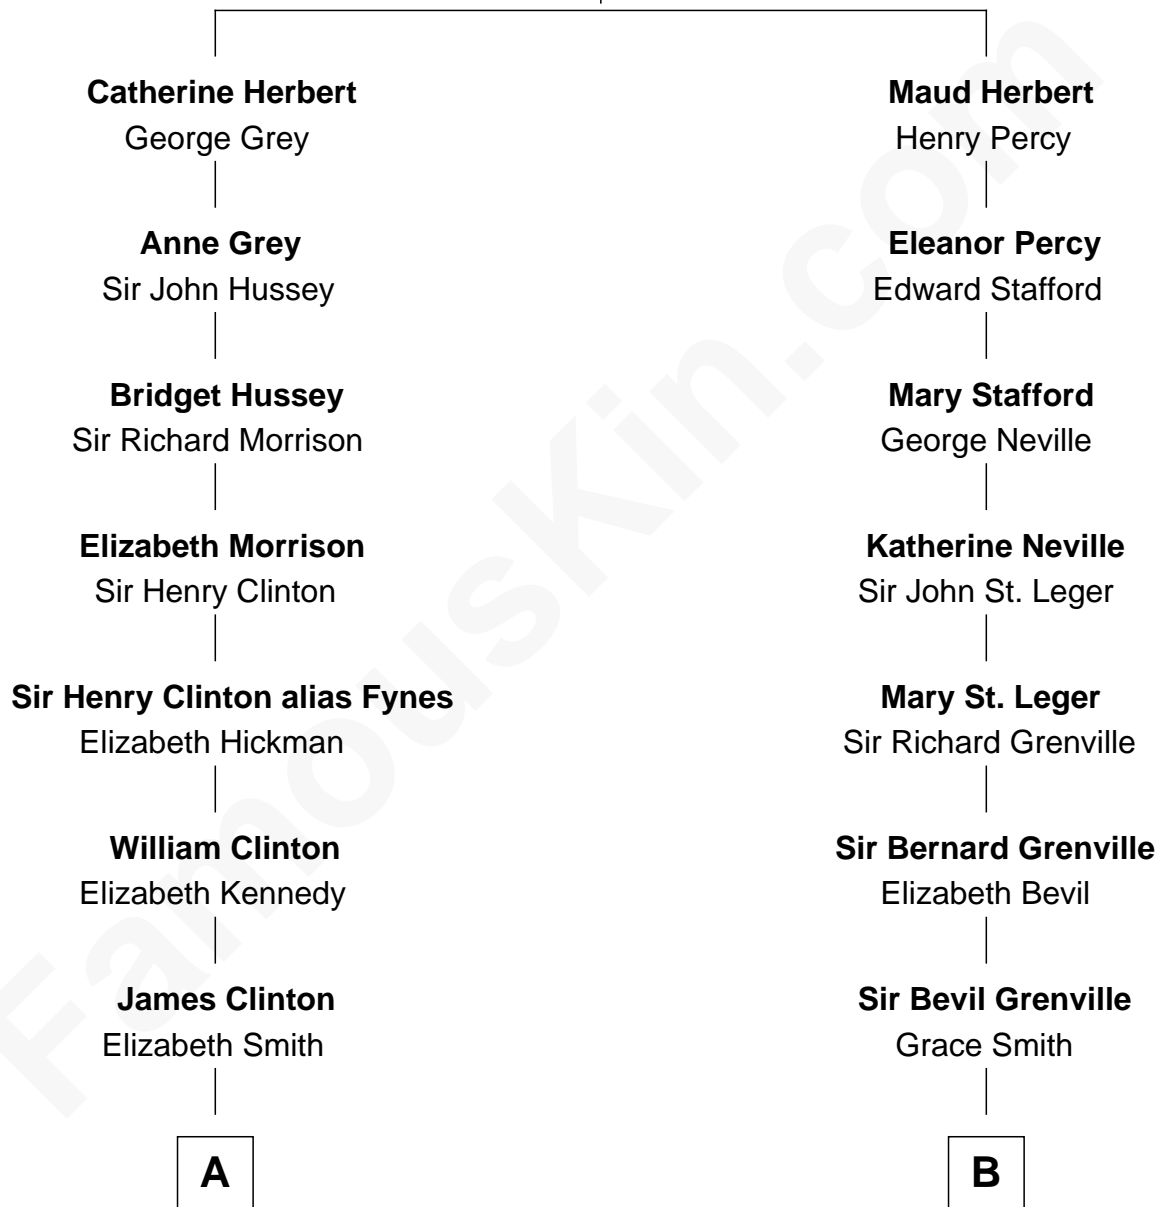

# FamousKin.com Relationship Chart of

**George Clinton**

*4th U.S. Vice President*

8th cousin 11 times removed of

**Sarah Ferguson**

*Duchess of York*

**William Herbert**

Anne Devereux

**C**

—  
**Marian Louisa Montagu-Douglas-Scott**

Andrew Henry Ferguson

—  
**Ronald Ivor Ferguson**

Susan Mary Wright

—  
**Sarah Ferguson**

*Duchess of York*

FamousKin.com