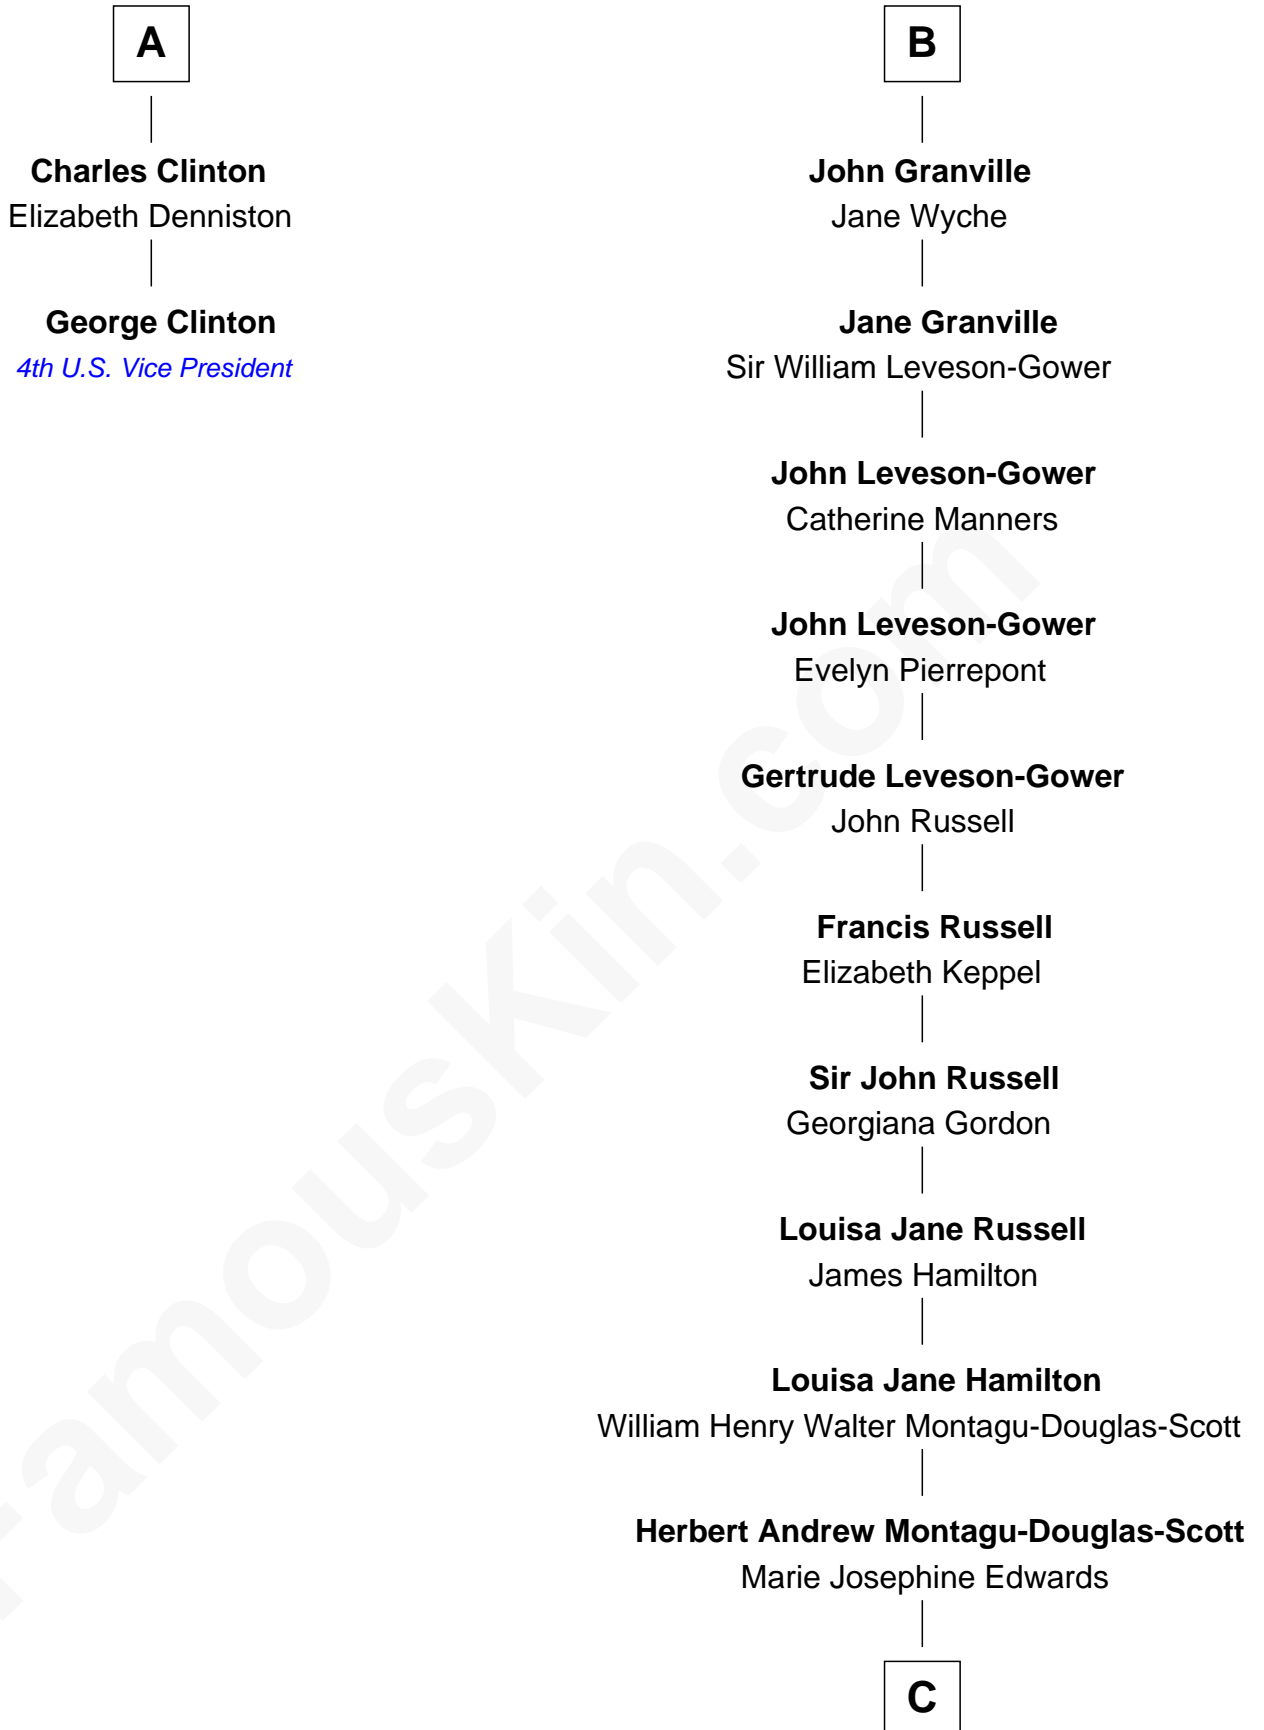

# FamousKin.com Relationship Chart of

**George Clinton**

*4th U.S. Vice President*

8th cousin 11 times removed of

**Sarah Ferguson**

*Duchess of York*

**William Herbert**

Anne Devereux

**C**

—  
**Marian Louisa Montagu-Douglas-Scott**

Andrew Henry Ferguson

—  
**Ronald Ivor Ferguson**

Susan Mary Wright

—  
**Sarah Ferguson**

*Duchess of York*

FamousKin.com