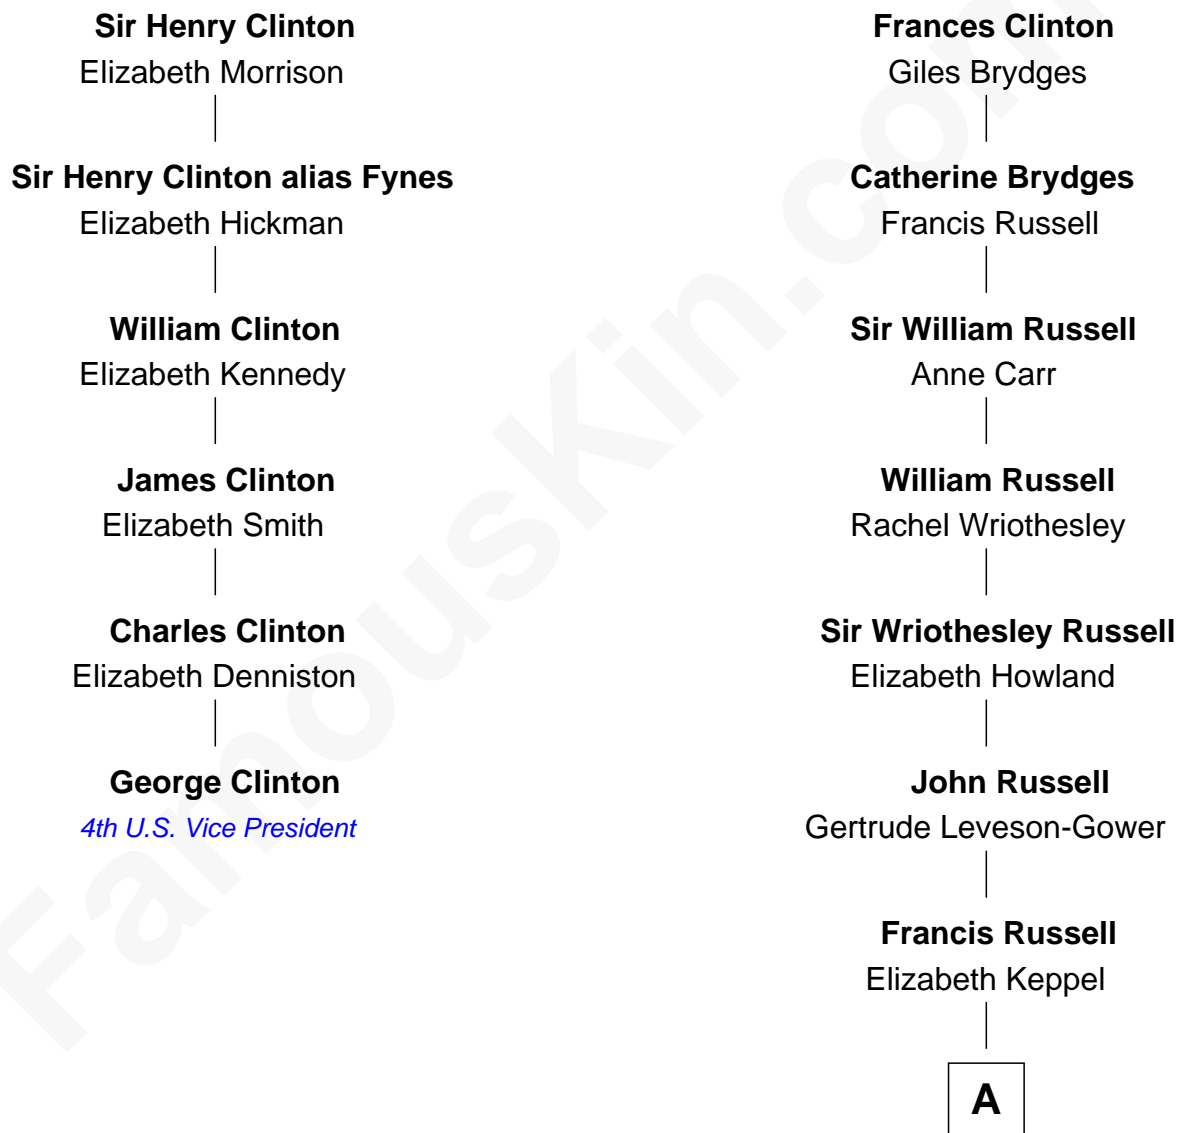

FamousKin.com Relationship Chart of

George Clinton

4th U.S. Vice President

5th cousin 8 times removed of

Sarah Ferguson

Duchess of York

Sir Edward Clinton

Ursula Stourton

A

Sir John Russell
Georgiana Gordon

Louisa Jane Russell
James Hamilton

Louisa Jane Hamilton
William Henry Walter Montagu-Douglas-Scott

Herbert Andrew Montagu-Douglas-Scott
Marie Josephine Edwards

Marian Louisa Montagu-Douglas-Scott
Andrew Henry Ferguson

Ronald Ivor Ferguson
Susan Mary Wright

Sarah Ferguson
Duchess of York