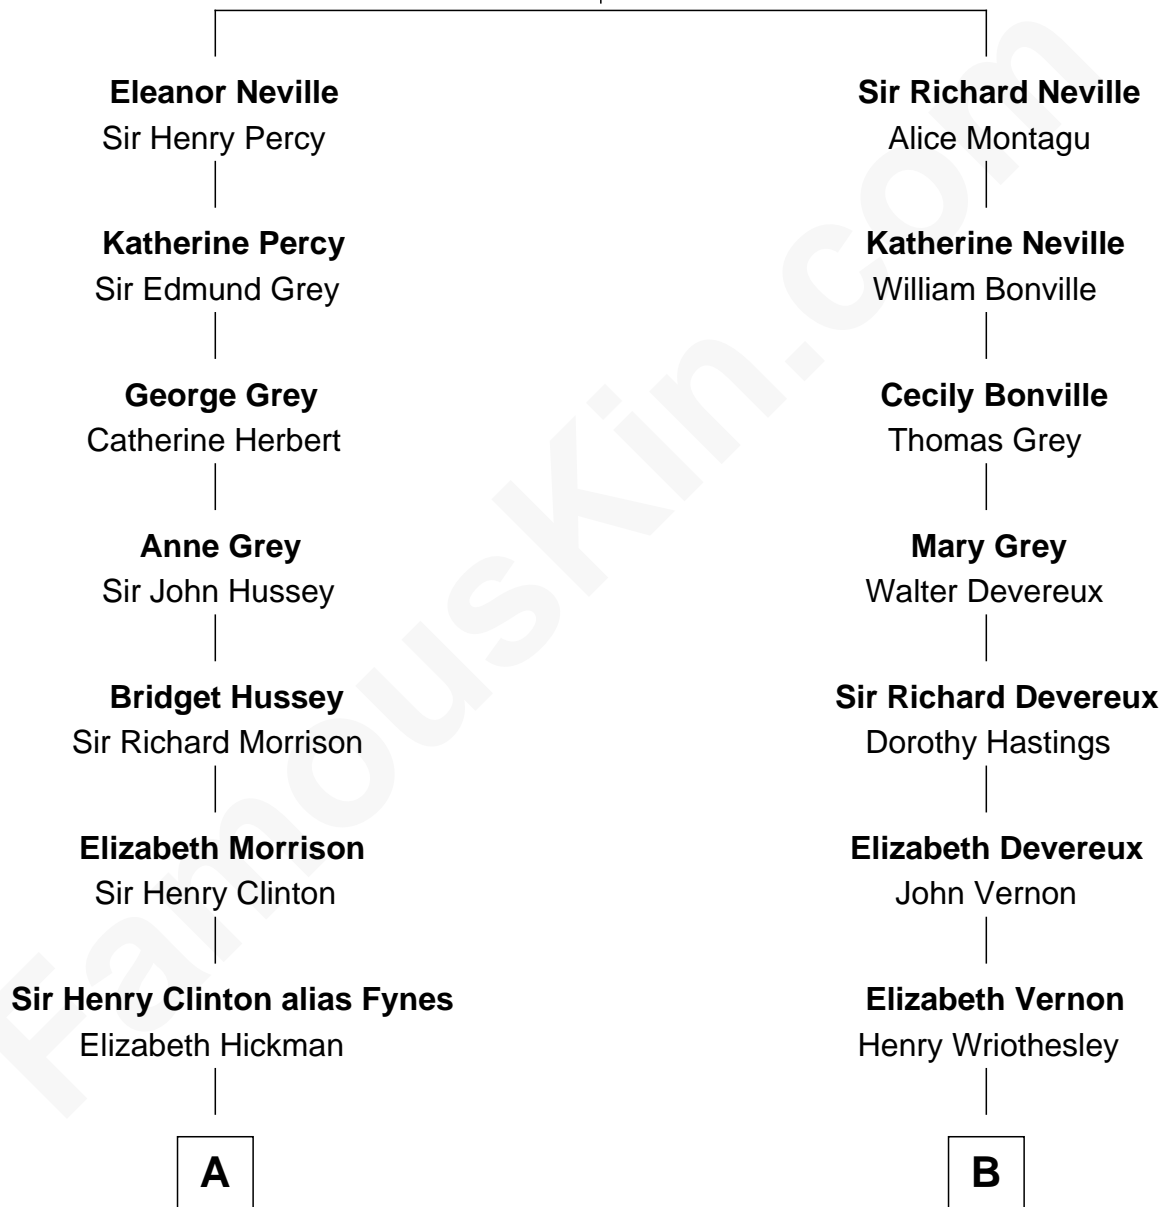

# FamousKin.com Relationship Chart of

**George Clinton**

*4th U.S. Vice President*

10th cousin 8 times removed of

**Sarah Ferguson**

*Duchess of York*

**Sir Ralph Neville**

Joan Beaufort

C

Ronald Ivor Ferguson

Susan Mary Wright

Sarah Ferguson

*Duchess of York*

FamousKin.com