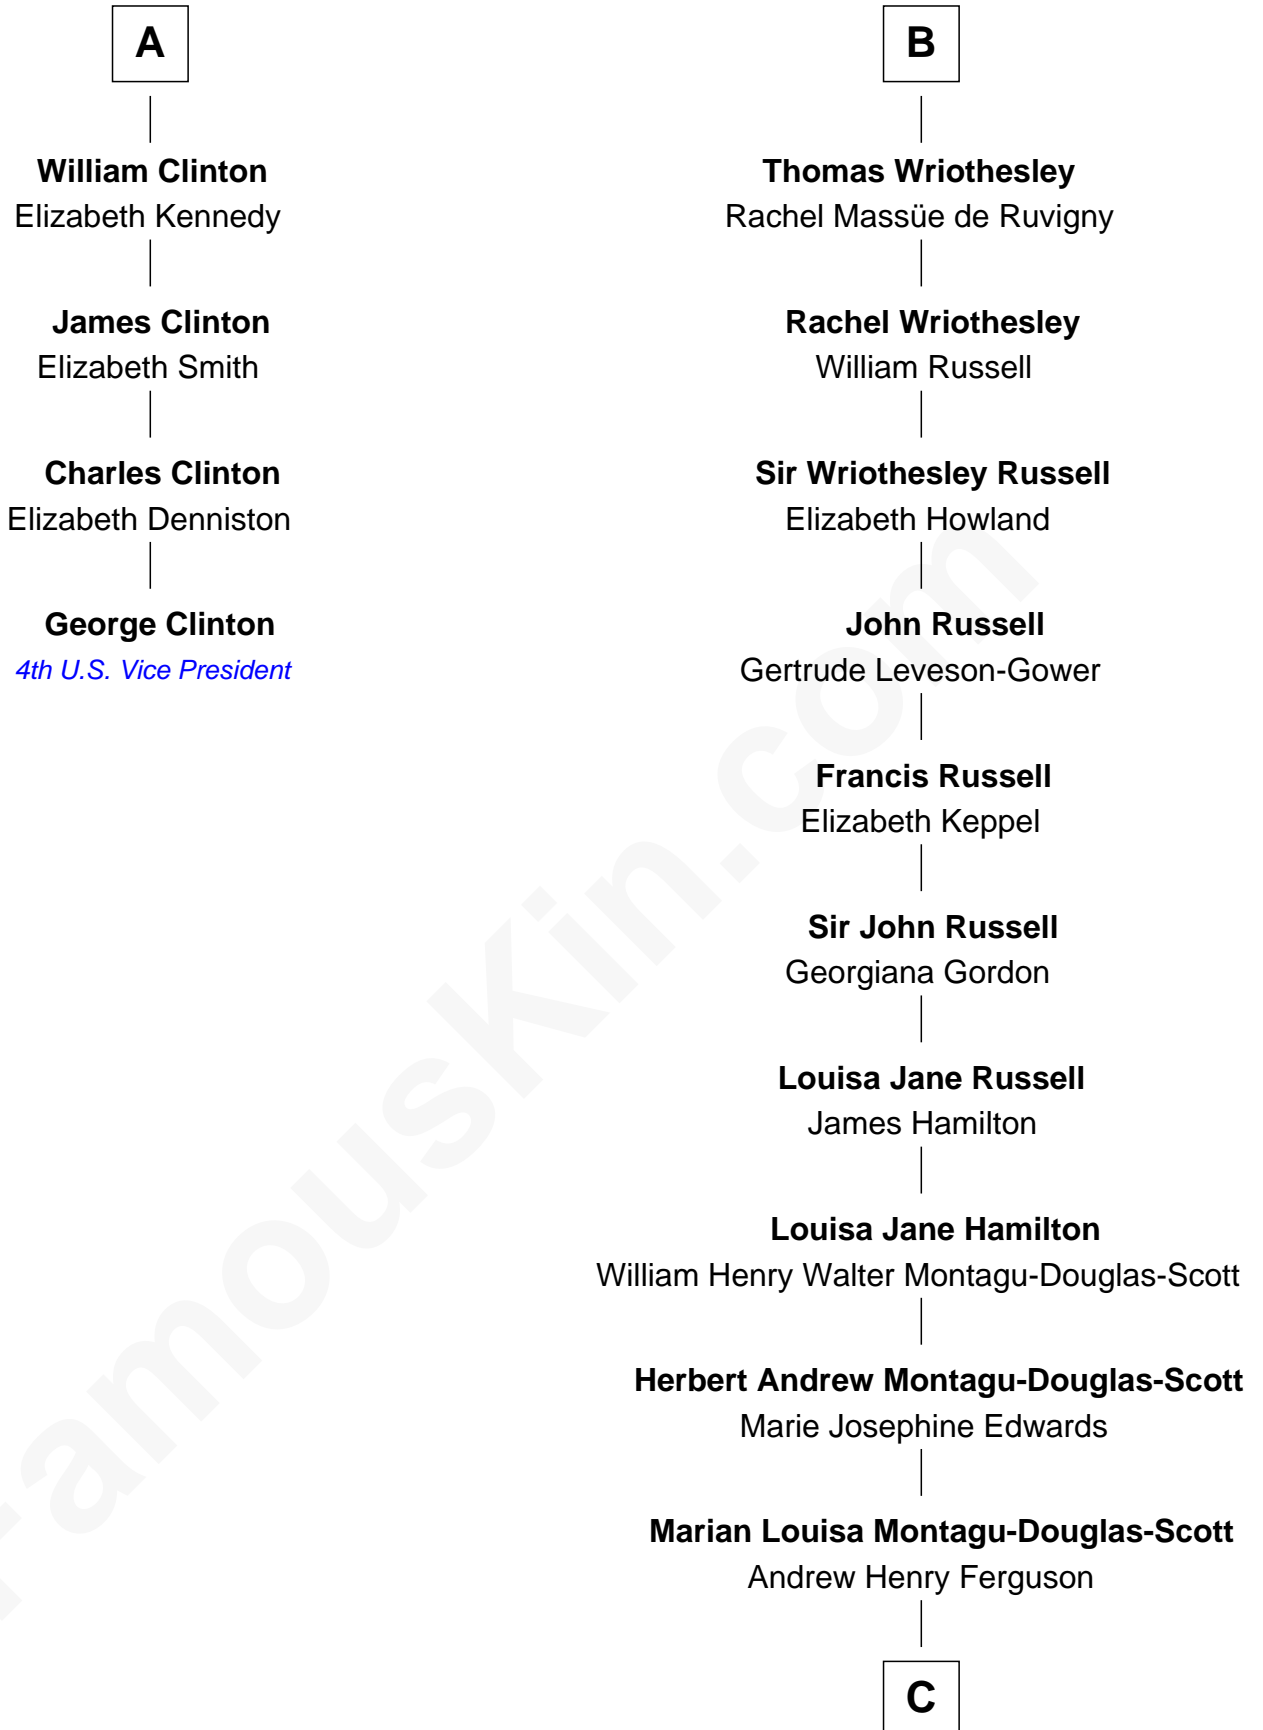

# FamousKin.com Relationship Chart of

**George Clinton**

*4th U.S. Vice President*

10th cousin 8 times removed of

**Sarah Ferguson**

*Duchess of York*

**Sir Ralph Neville**

Joan Beaufort

C

Ronald Ivor Ferguson

Susan Mary Wright

Sarah Ferguson

*Duchess of York*

FamousKin.com