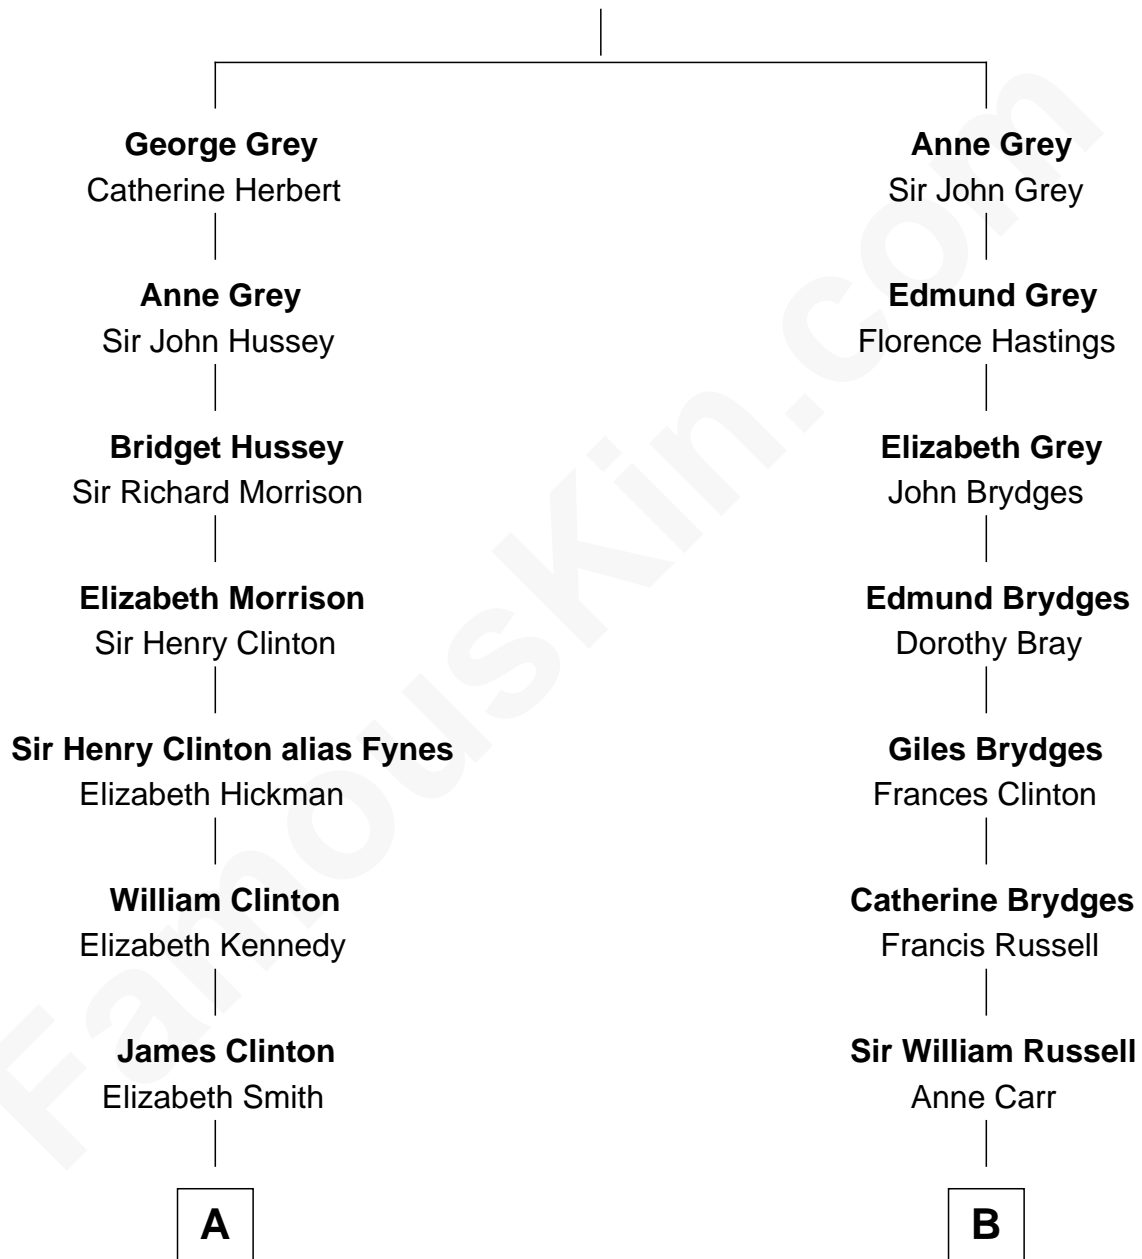

FamousKin.com Relationship Chart of

George Clinton

4th U.S. Vice President

8th cousin 9 times removed of

Sarah Ferguson

Duchess of York

Sir Edmund Grey

Katherine Percy

A

Charles Clinton
Elizabeth Denniston

George Clinton
4th U.S. Vice President

B

William Russell
Rachel Wriothesley

Sir Wriothesley Russell
Elizabeth Howland

John Russell
Gertrude Leveson-Gower

Francis Russell
Elizabeth Keppel

Sir John Russell
Georgiana Gordon

Louisa Jane Russell
James Hamilton

Louisa Jane Hamilton
William Henry Walter Montagu-Douglas-Scott

Herbert Andrew Montagu-Douglas-Scott
Marie Josephine Edwards

Marian Louisa Montagu-Douglas-Scott
Andrew Henry Ferguson