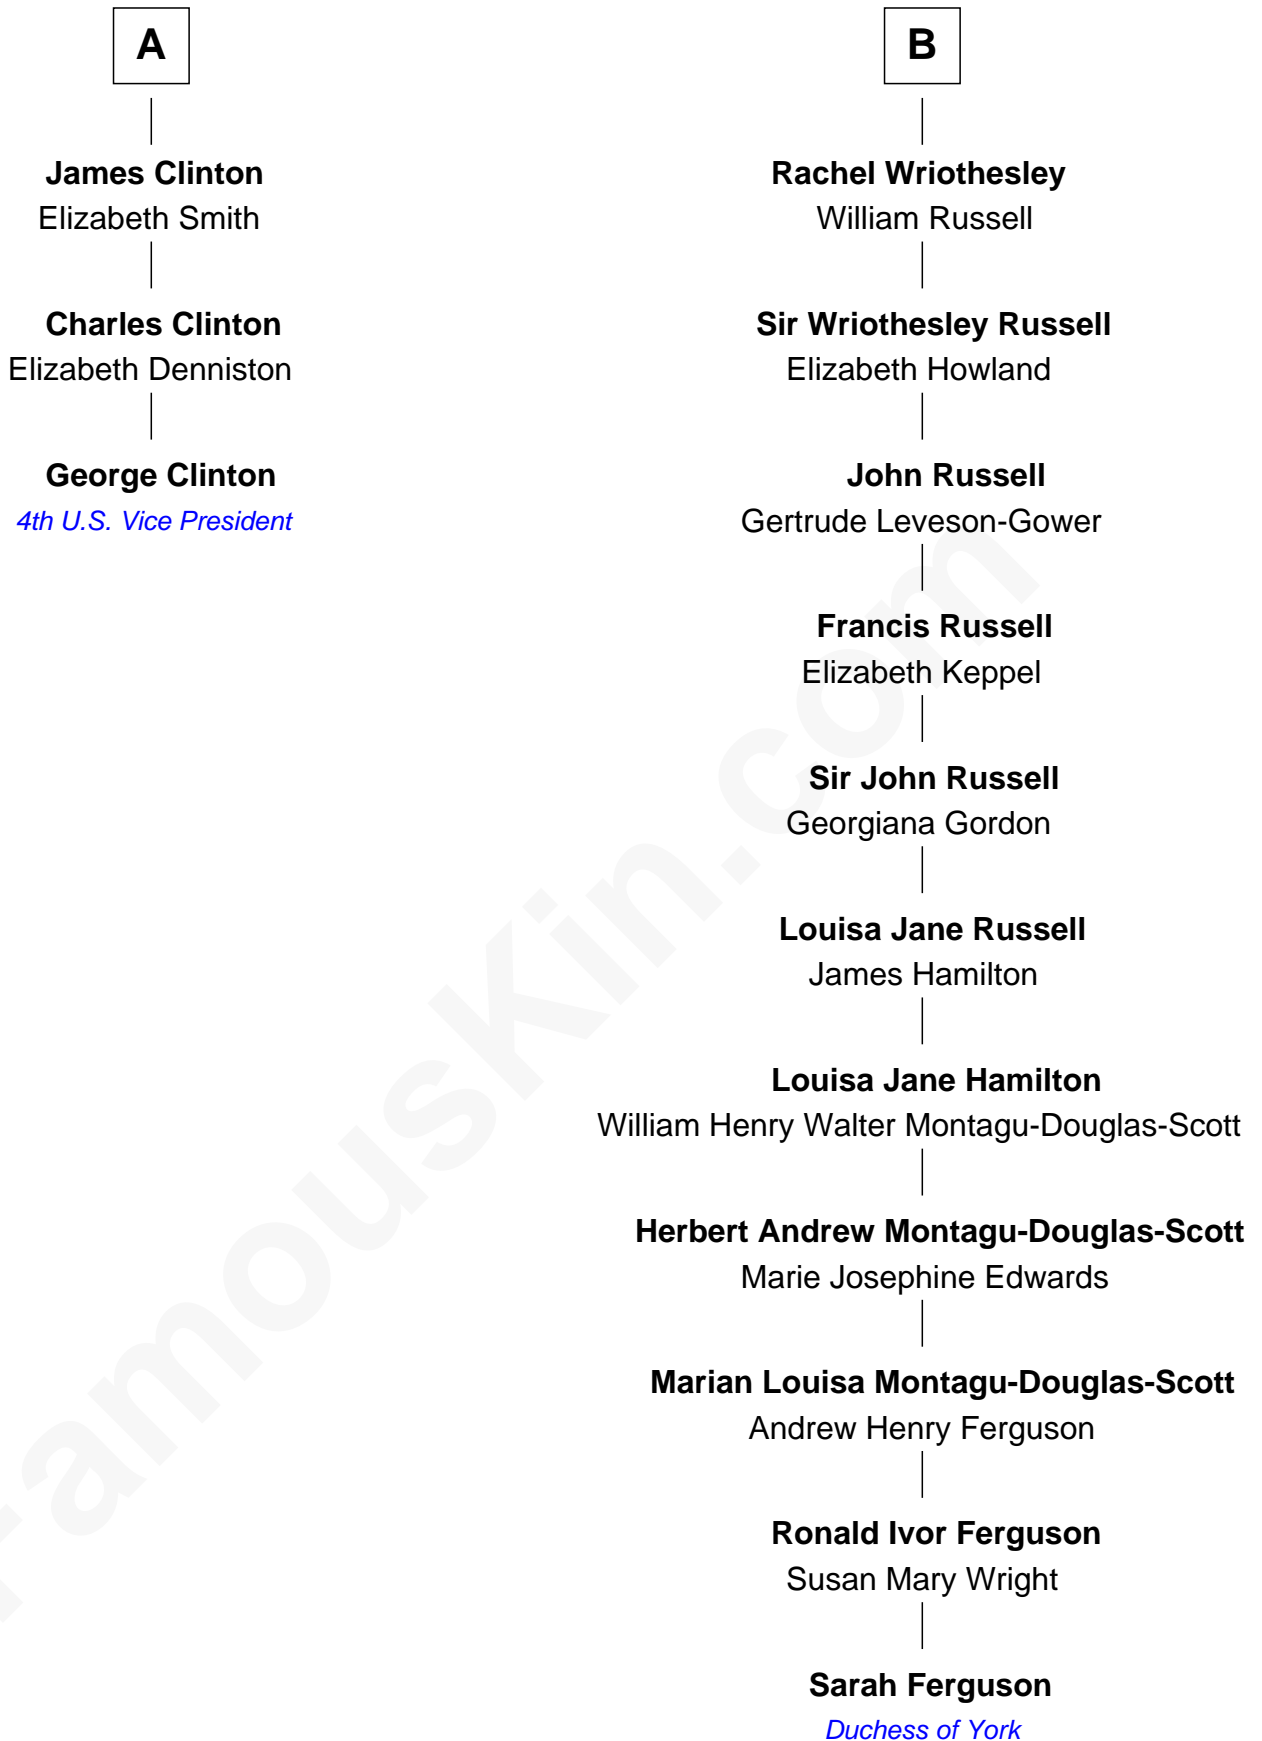

# FamousKin.com Relationship Chart of

**George Clinton**

*4th U.S. Vice President*

9th cousin 8 times removed of

**Sarah Ferguson**

*Duchess of York*

**Sir Walter Devereux**

Elizabeth Merbery

**Anne Devereux**

William Herbert

**Catherine Herbert**

George Grey

**Anne Grey**

Sir John Hussey

**Bridget Hussey**

Sir Richard Morrison

**Elizabeth Morrison**

Sir Henry Clinton

**Sir Henry Clinton alias Fynes**

Elizabeth Hickman

**William Clinton**

Elizabeth Kennedy

**A**

**Sir Walter Devereux**

John Vernon

**Elizabeth Vernon**

Henry Wriothesley

**Thomas Wriothesley**

Rachel Massüe de Ruvigny

**B**

Sarah Ferguson photo by [Norbert Aepli](#) (CC BY 3.0)