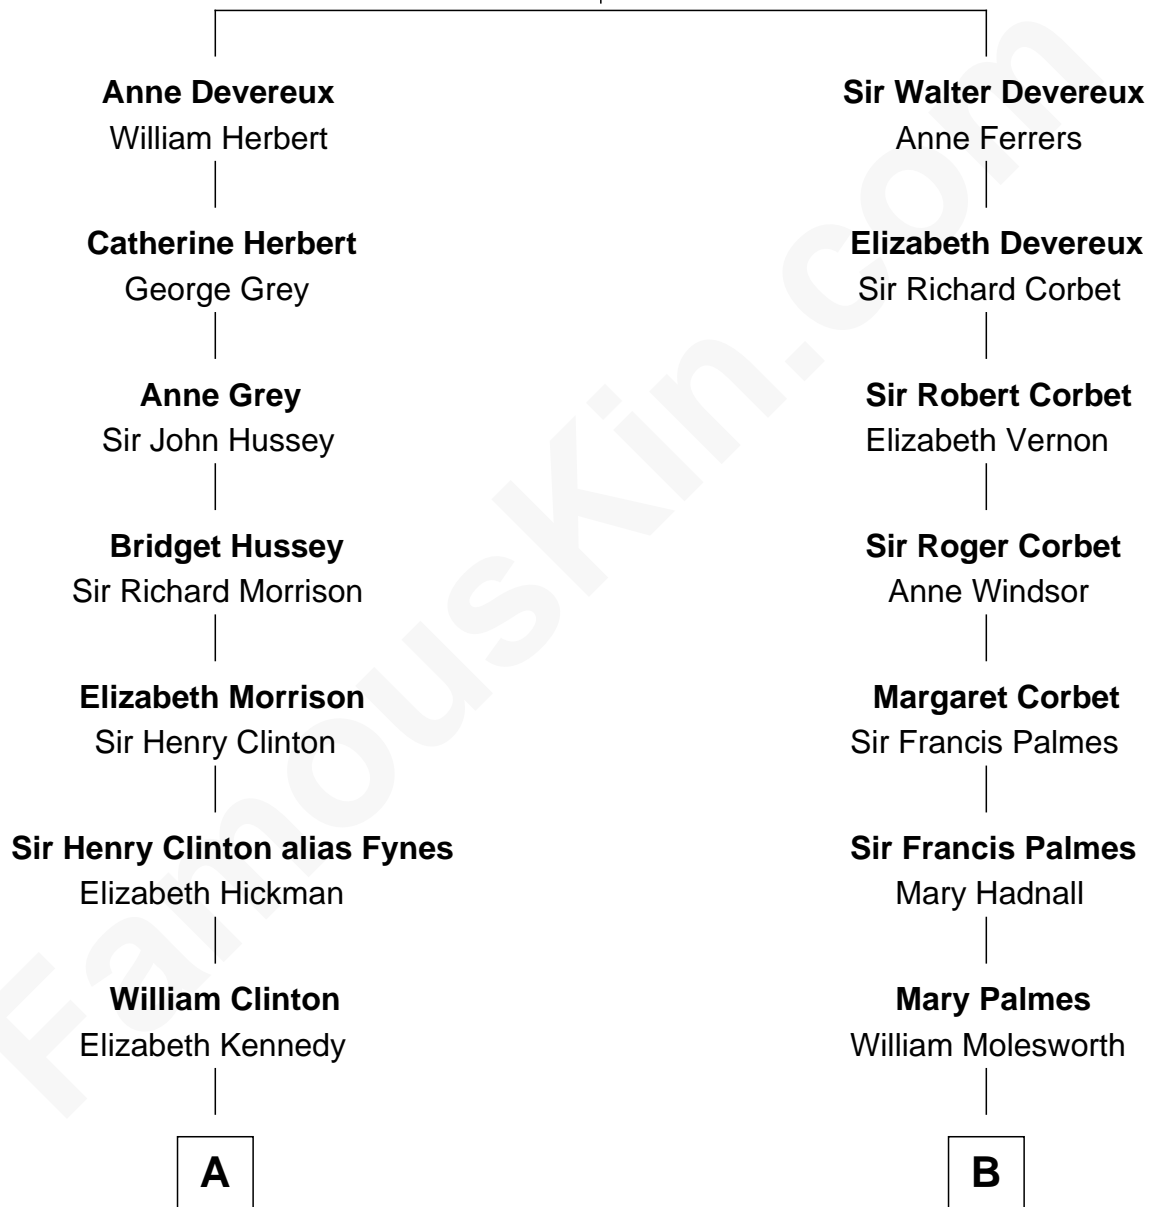

# FamousKin.com Relationship Chart of

**George Clinton**

*4th U.S. Vice President*

9th cousin 5 times removed of

**Olivia De Havilland**

*Movie Actress*

**Sir Walter Devereux**

Elizabeth Merbery

**A**

**James Clinton**  
Elizabeth Smith

**Charles Clinton**  
Elizabeth Denniston

**George Clinton**  
*4th U.S. Vice President*

**B**

**Robert Molesworth**  
Judith Bysse

**Robert Molesworth**  
Laetitia Coote

**William Molesworth**  
Anne Adair

**Richard Molesworth**  
Catherine Cobb

**John Molesworth**  
Louise Tomkyns

**Margaret Letitia Molesworth**  
Charles Richard De Havilland

**Walter Augustus De Havilland**  
Lillian Augusta Ruse