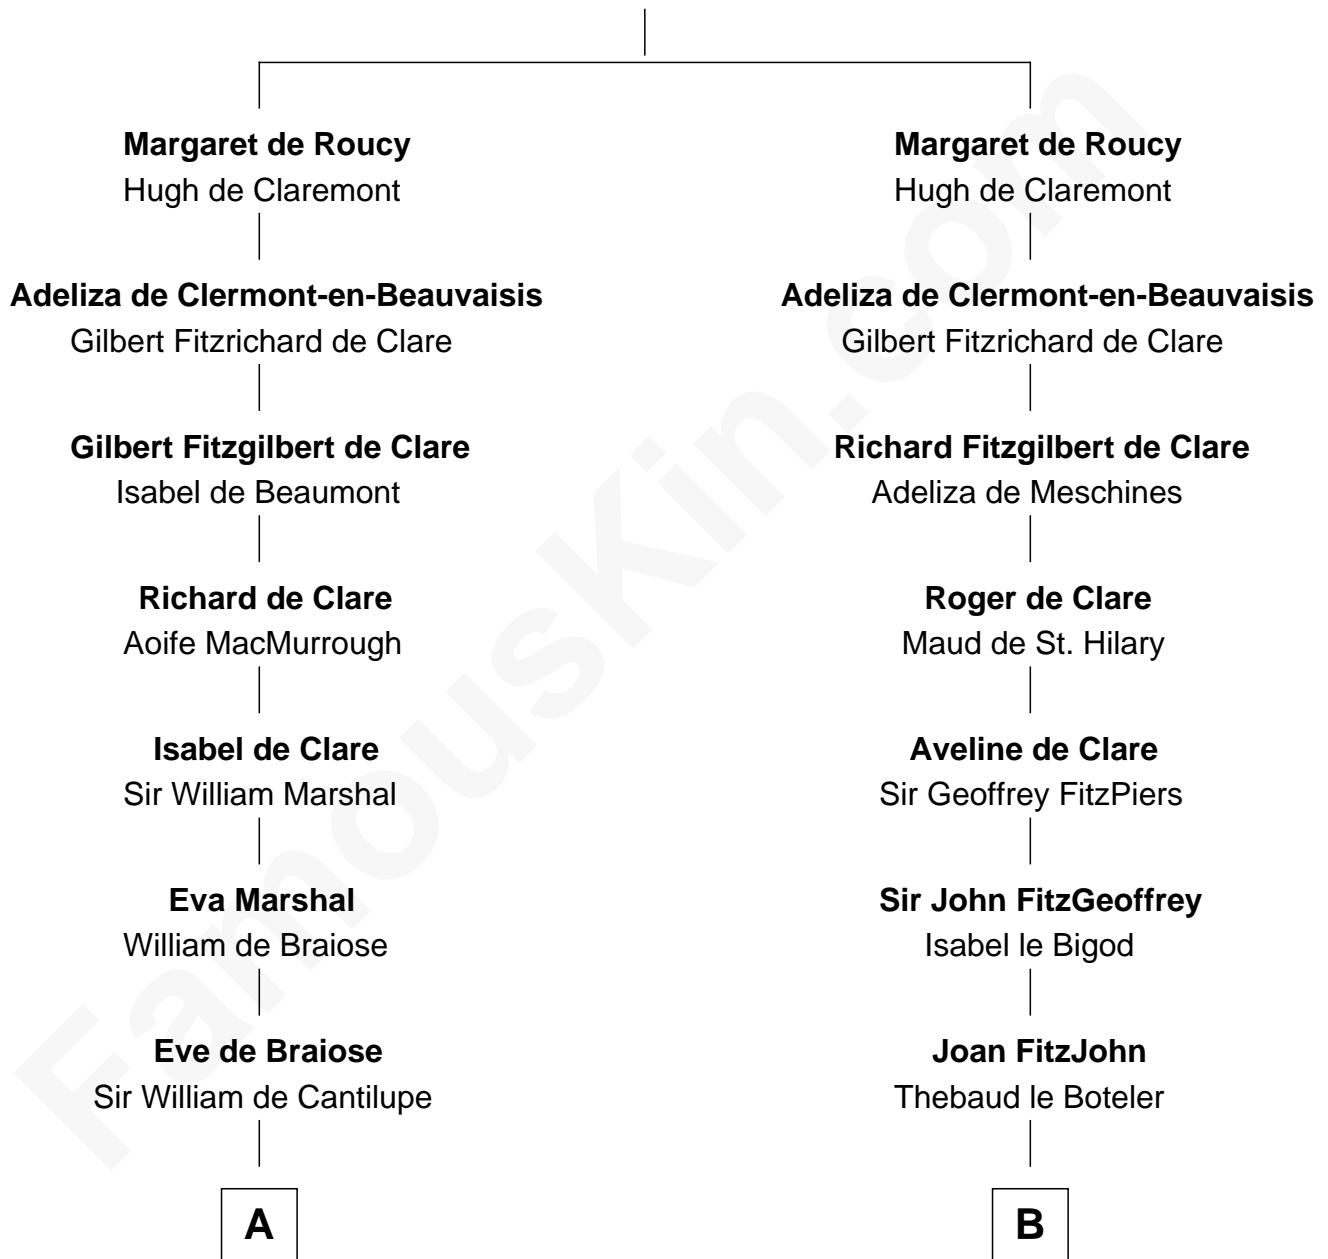

# FamousKin.com Relationship Chart of

**George Clinton**

*4th U.S. Vice President*

21st cousin of

**Jonathan Swift**

*Author of Gulliver's Travels*

**Hildouin of Montdidier**

Alice de Roucy

**C**

**Sir Henry Clinton alias Fynes**

Elizabeth Hickman

**William Clinton**

Elizabeth Kennedy

**James Clinton**

Elizabeth Smith

**Charles Clinton**

Elizabeth Denniston

**George Clinton**

*4th U.S. Vice President*

**D**

**Elizabeth Cope**

John Dryden

**Nicholas Dryden**

Mary Emyley