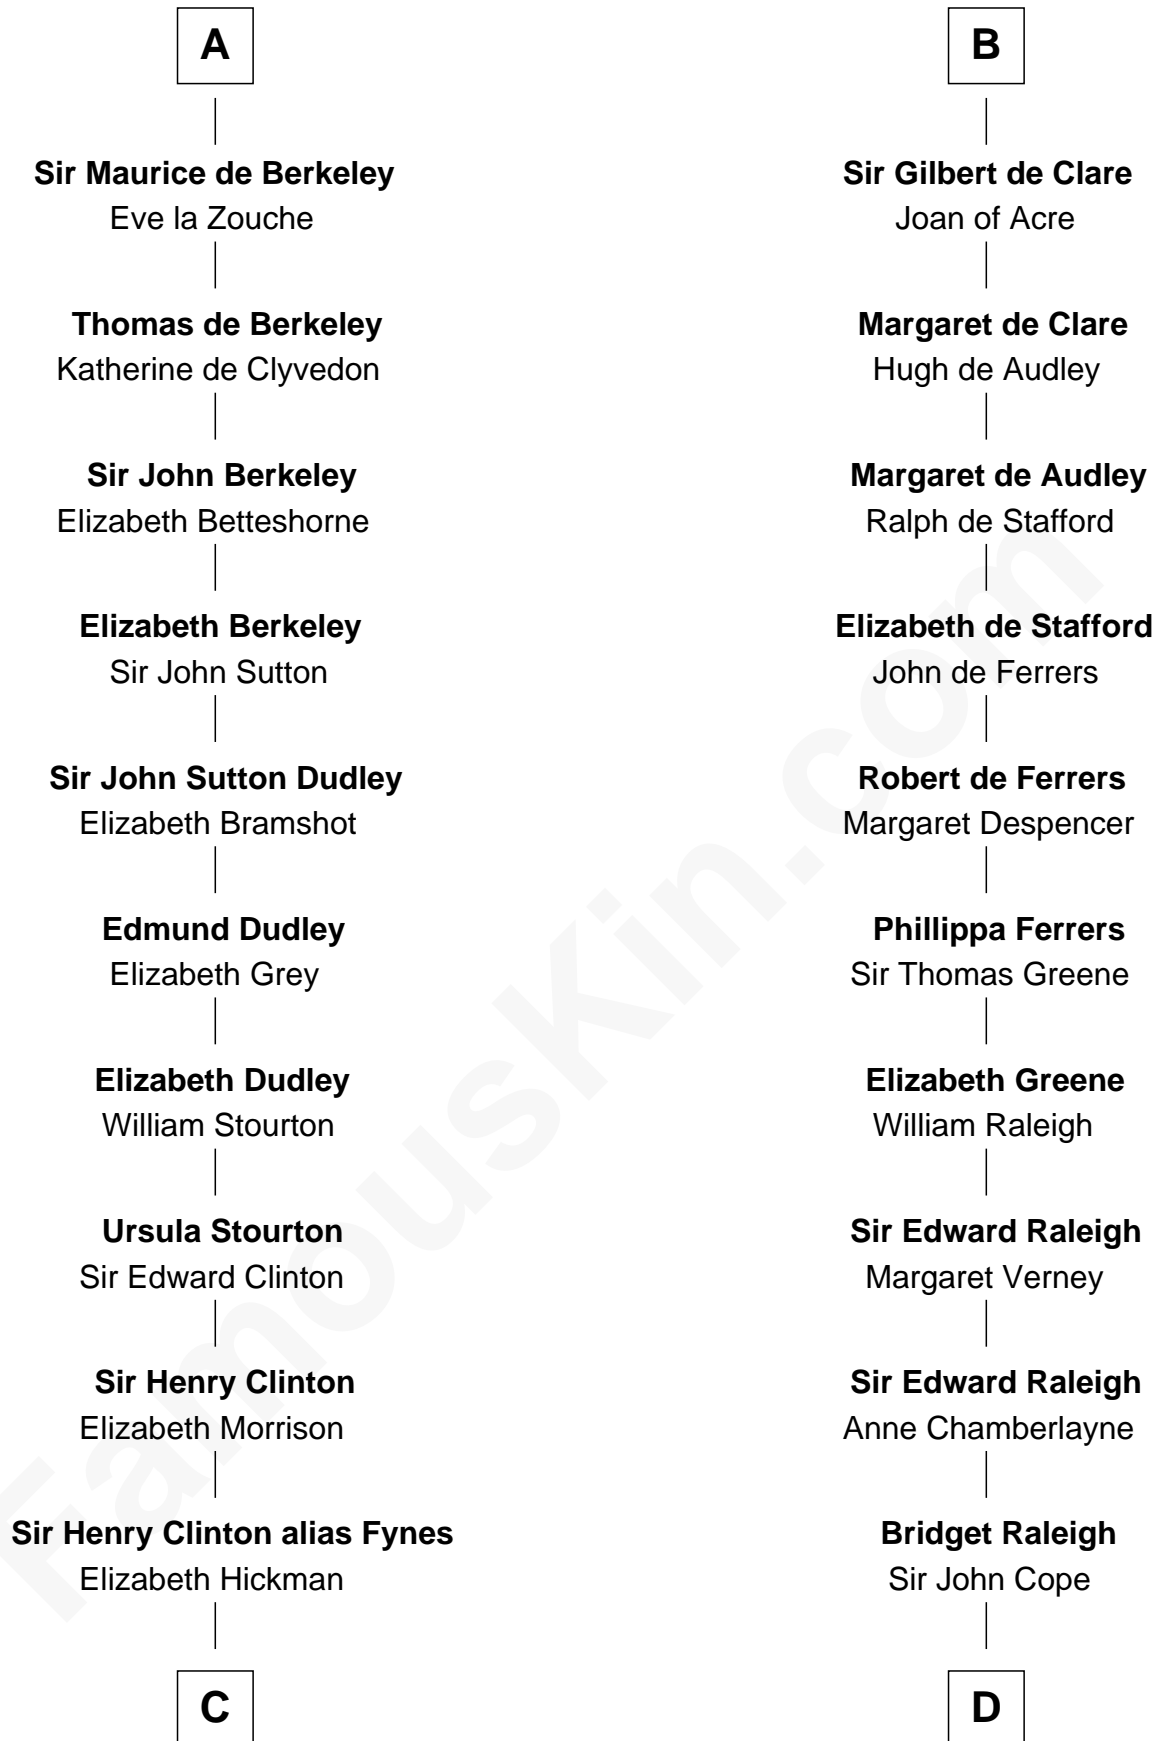

FamousKin.com Relationship Chart of

George Clinton

4th U.S. Vice President

20th cousin 1 time removed of

Jonathan Swift

Author of Gulliver's Travels

Norman Ranulf

Simon I de St. Liz
Maud of Northumberland

Maud de St. Liz
Saher I de Quincy

Robert de Quincy
Orabel FitzNess

Sir Saher IV de Quincy
Margaret de Beaumont

Sir Roger de Quincy
Helen of Galloway

Margaret de Quincy
Sir William de Ferrers

Joan de Ferrers
Sir Thomas de Berkeley

A

Simon I de St. Liz
Maud of Northumberland

Maud de St. Liz
Saher I de Quincy

Robert de Quincy
Orabel FitzNess

Sir Saher IV de Quincy
Margaret de Beaumont

Sir Robert II de Quincy
Hawise of Chester

Margaret de Quincy
John de Lacy

Maud de Lacy
Sir Richard de Clare

B

C

William Clinton
Elizabeth Kennedy

James Clinton
Elizabeth Smith

Charles Clinton
Elizabeth Denniston

George Clinton
4th U.S. Vice President

D