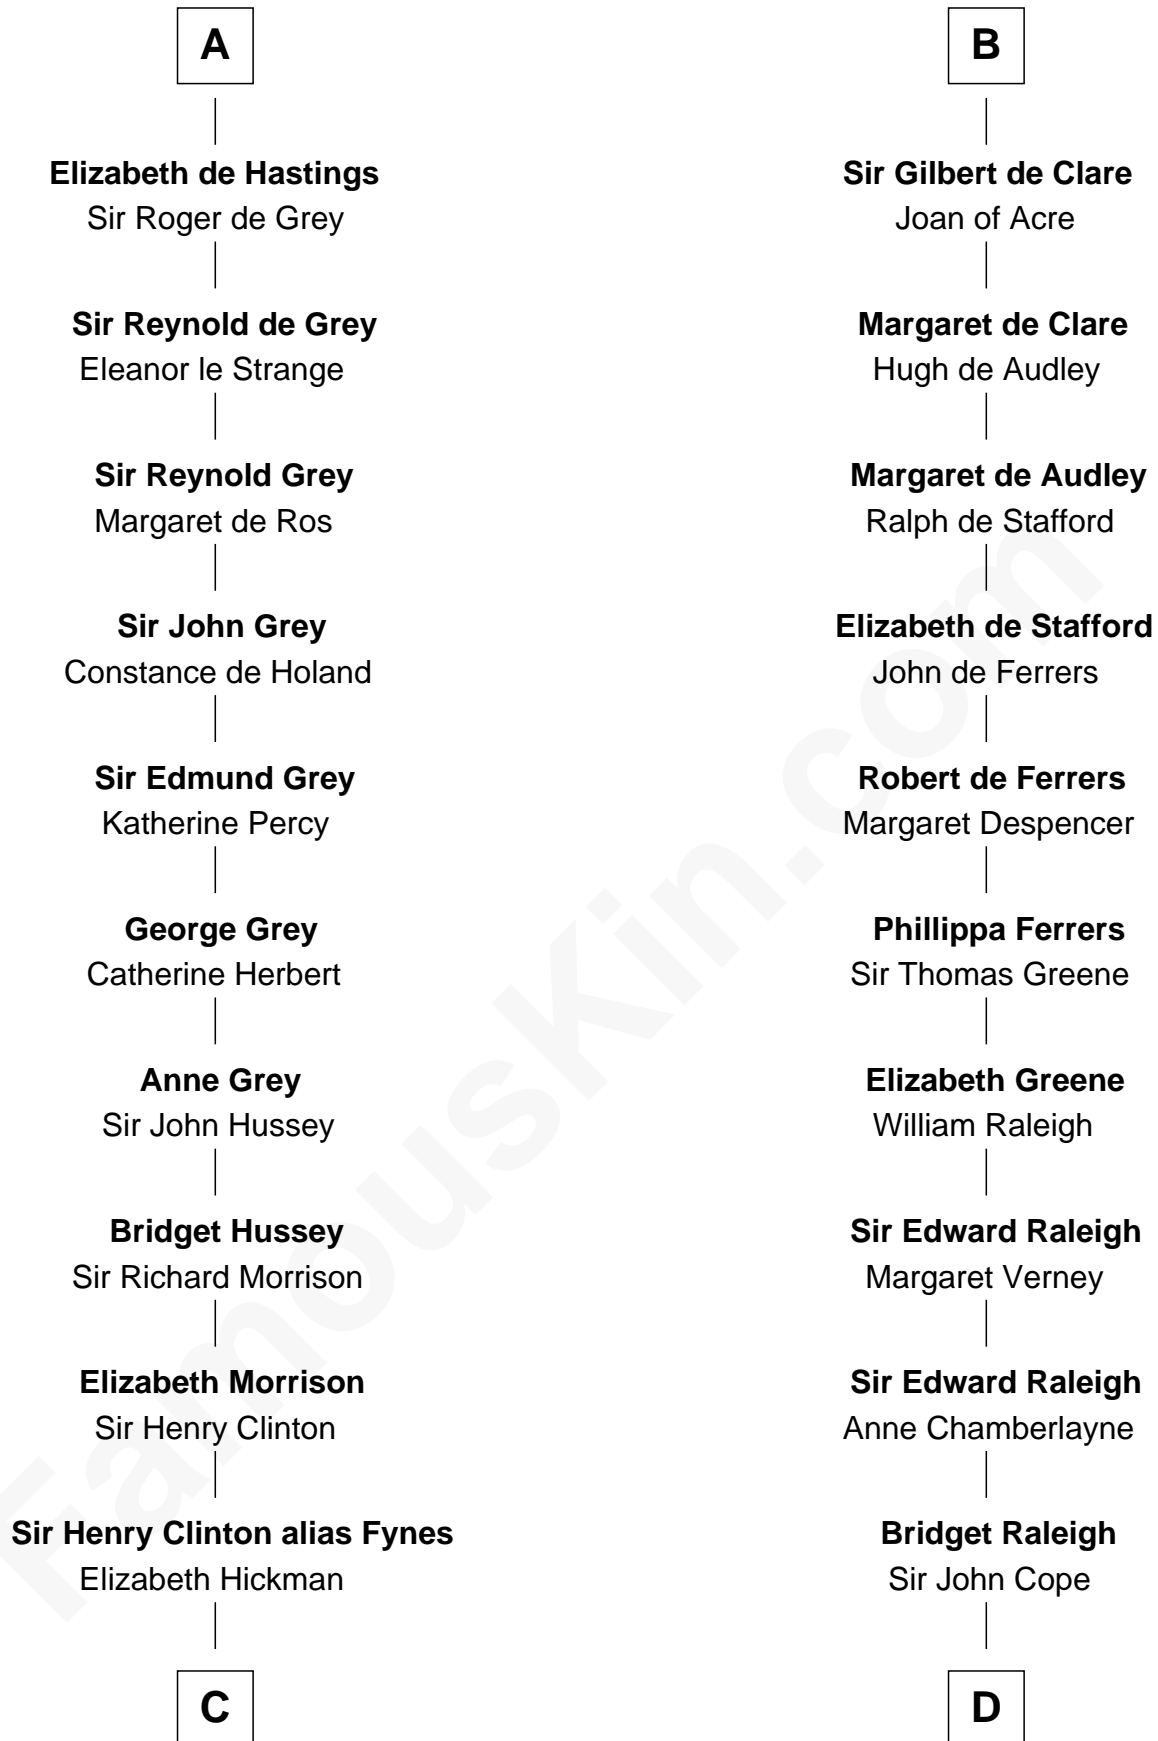

FamousKin.com Relationship Chart of

George Clinton

4th U.S. Vice President

20th cousin 1 time removed of

Jonathan Swift

Author of Gulliver's Travels

Herbert IV of Vermandois

Adèle of Valois

Sir Richard de Clare

Sir Gilbert de Clare

Isabel Marshal

Sir Richard de Clare

Maud de Lacy

B

C

William Clinton
Elizabeth Kennedy