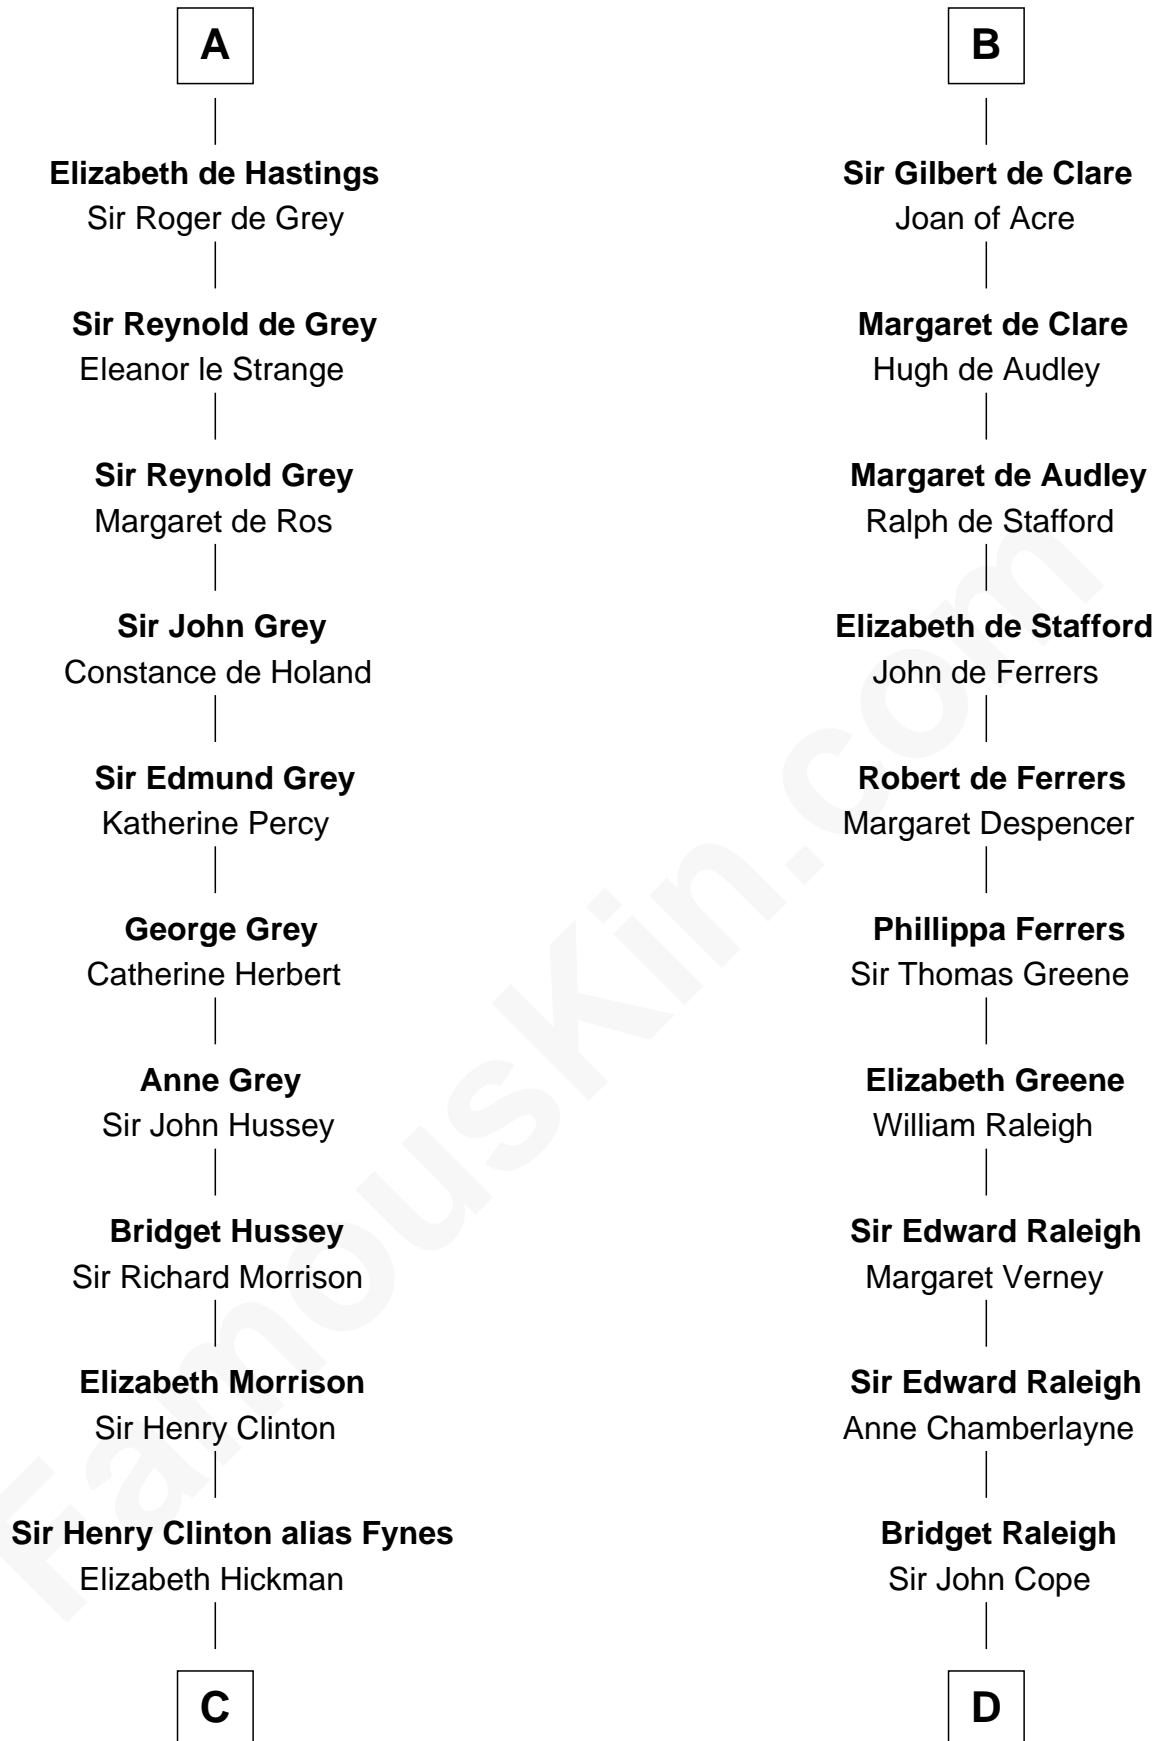

FamousKin.com Relationship Chart of

George Clinton

4th U.S. Vice President

20th cousin 1 time removed of

Jonathan Swift

Author of Gulliver's Travels

Henry I, King of France

Anne of Kiev

Sir Richard de Clare

Sir Gilbert de Clare

Isabel Marshal

Sir Richard de Clare

Maud de Lacy

B

C

William Clinton
Elizabeth Kennedy