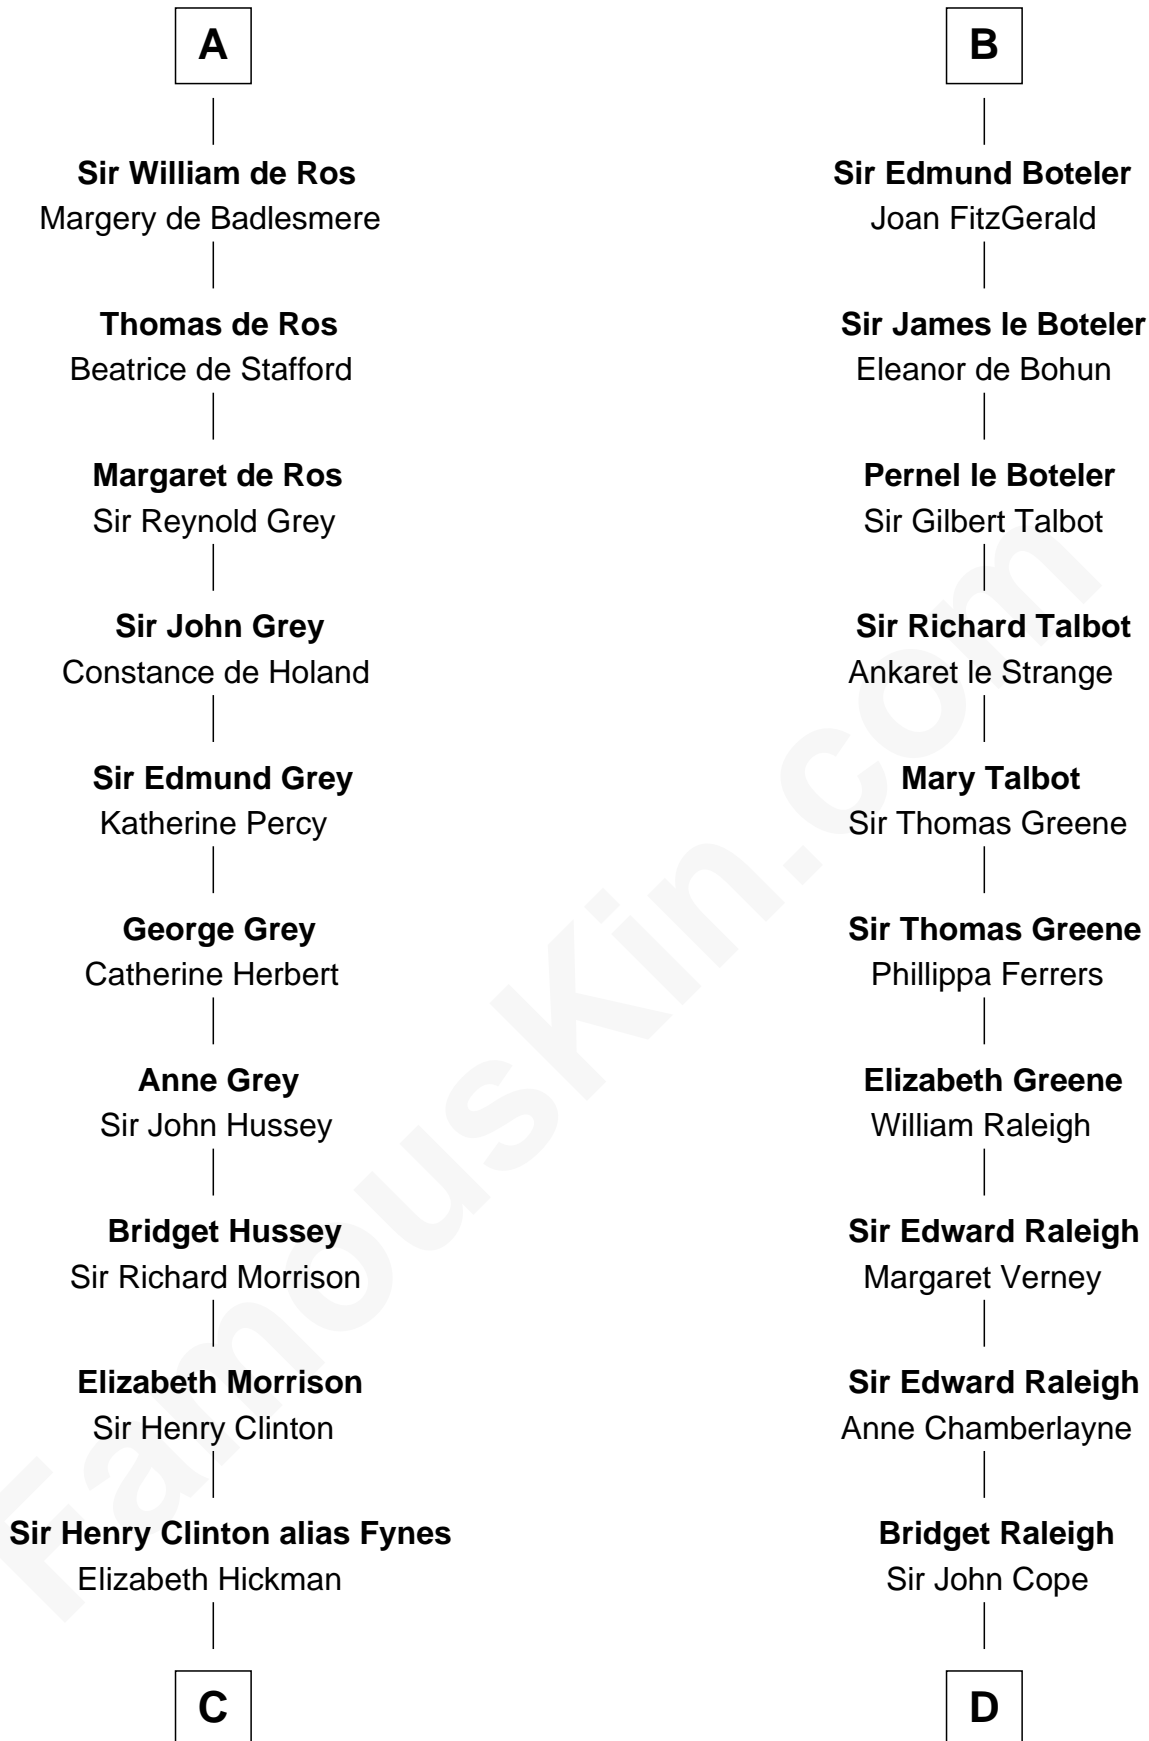

# FamousKin.com Relationship Chart of

**George Clinton**

*4th U.S. Vice President*

20th cousin 1 time removed of

**Jonathan Swift**

*Author of Gulliver's Travels*

**Sir Walter Giffard**

Agnes Flaitel

**C**

**William Clinton**  
Elizabeth Kennedy

**James Clinton**  
Elizabeth Smith

**Charles Clinton**  
Elizabeth Denniston

**George Clinton**  
*4th U.S. Vice President*

**D**

**Elizabeth Cope**  
John Dryden