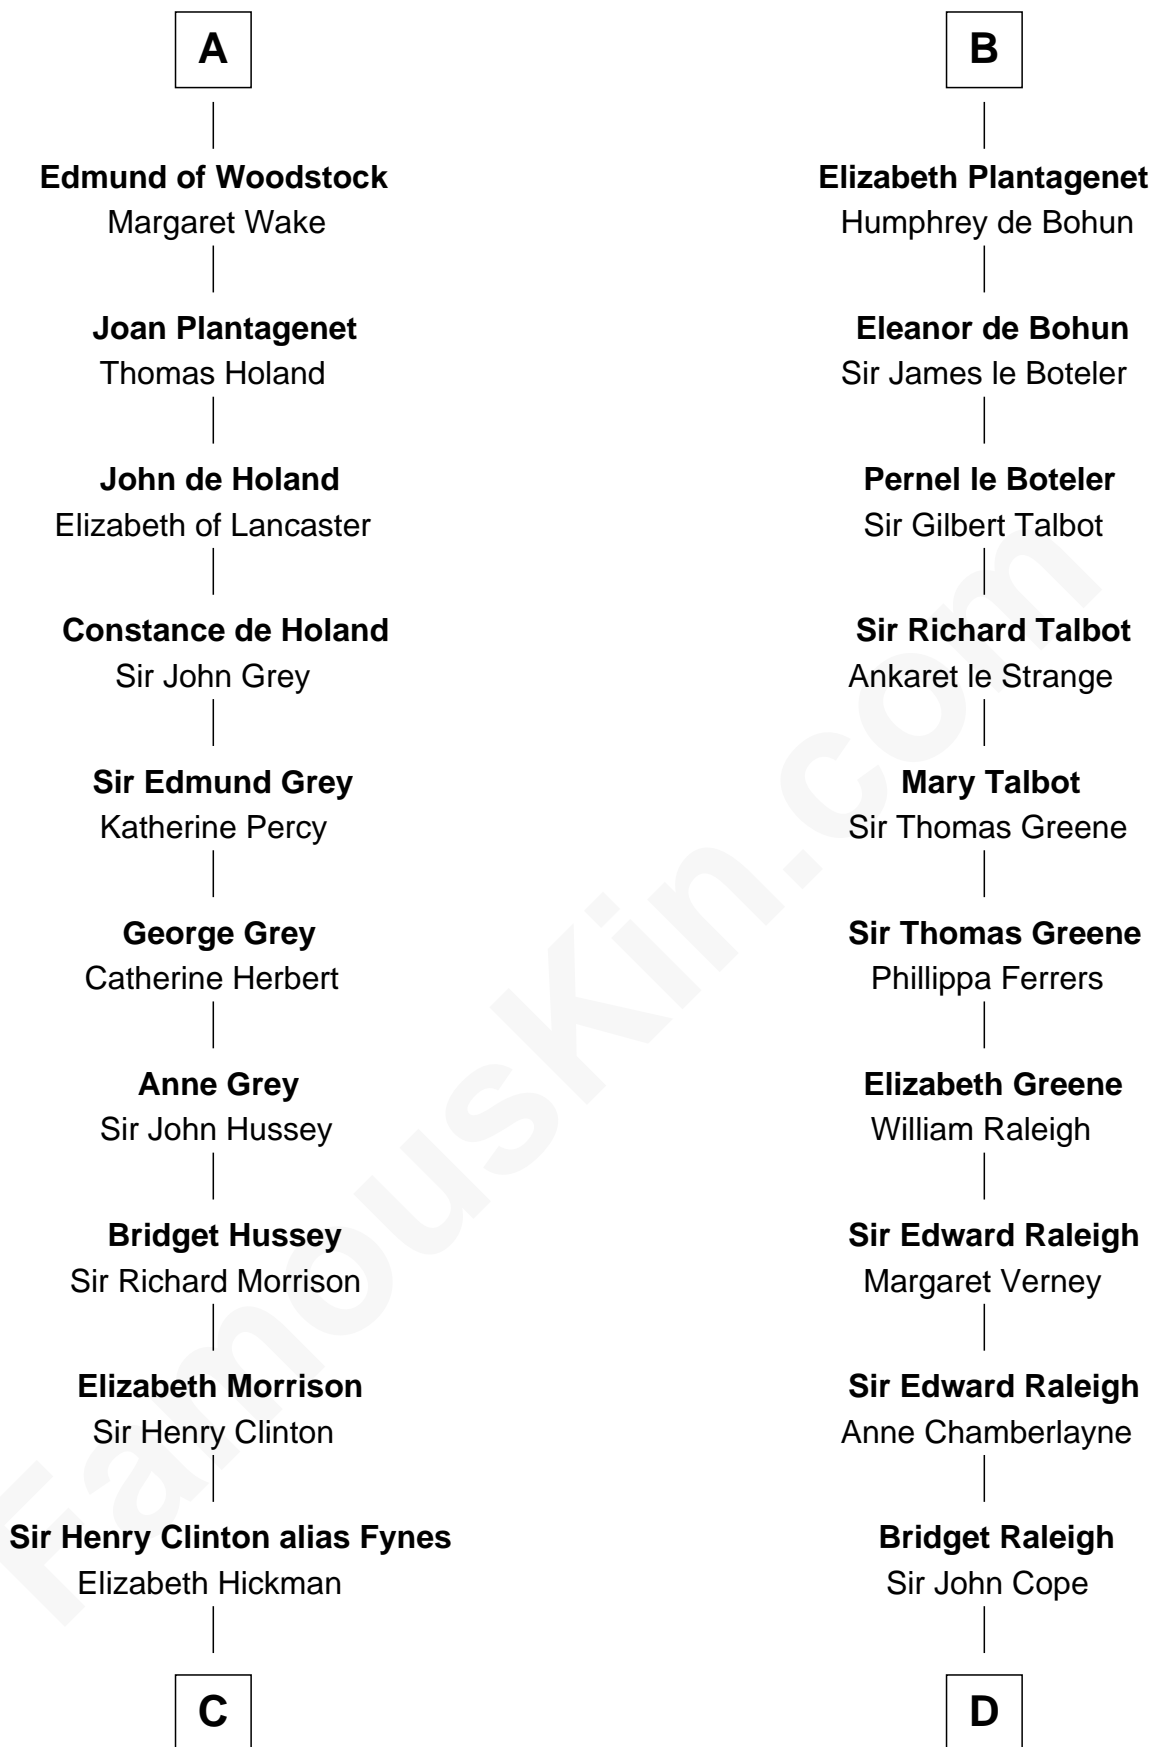

# FamousKin.com Relationship Chart of

**George Clinton**

*4th U.S. Vice President*

20th cousin 1 time removed of

**Jonathan Swift**

*Author of Gulliver's Travels*

**Baudoin V of Flanders**

Adela of France

**Henry III, King of England**  
Eleanor of Provence

**Edward I, King of England**  
Margaret of France

**A**

**Matilda of Flanders**  
William I, King of England

**Henry I, King of England**  
Maud of Scotland

**Maud of England**  
Geoffrey Plantagenet

**Henry II, King of England**  
Eleanor of Aquitaine

**John, King of England**  
Isabelle of Angoulême

**Henry III, King of England**  
Eleanor of Provence

**Edward I, King of England**  
Eleanor of Castile

**B**

**C**

**William Clinton**  
Elizabeth Kennedy

**James Clinton**  
Elizabeth Smith

**Charles Clinton**  
Elizabeth Denniston

**George Clinton**  
*4th U.S. Vice President*

**D**

**Elizabeth Cope**  
John Dryden