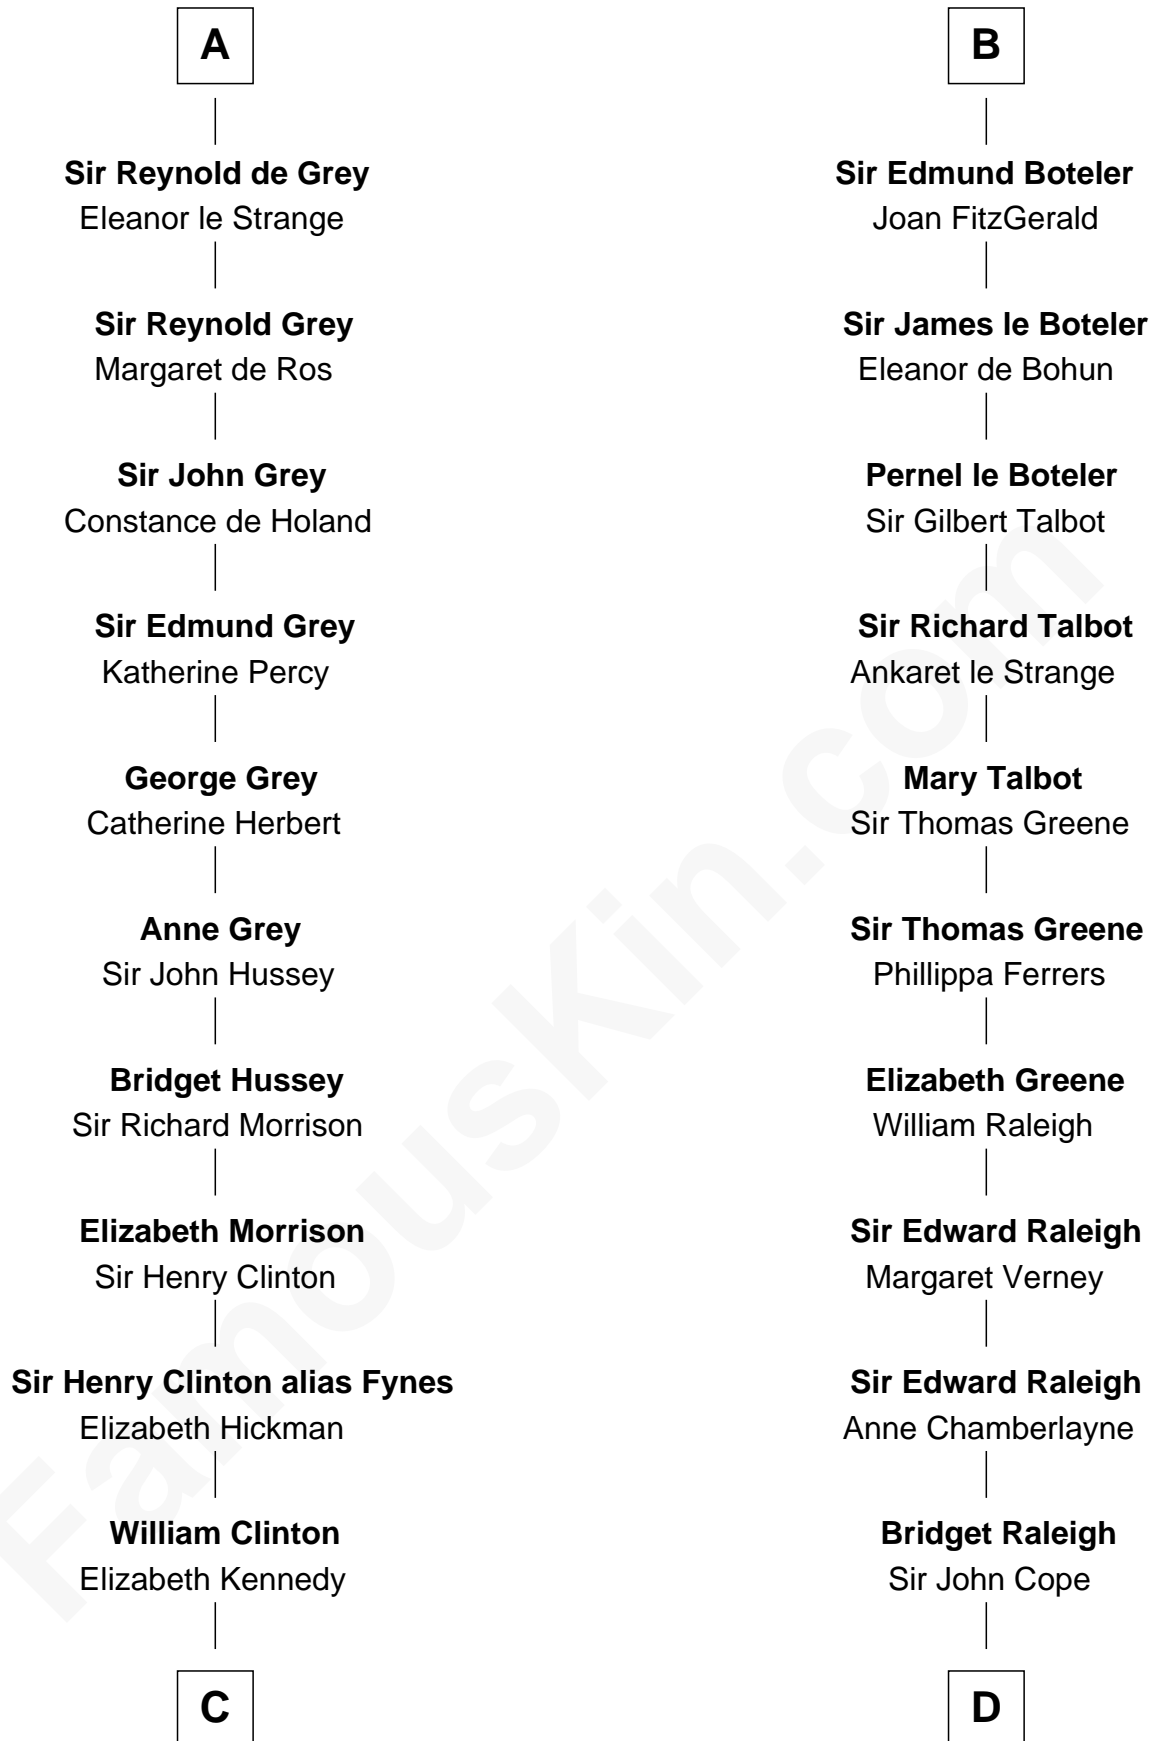

FamousKin.com Relationship Chart of

George Clinton

4th U.S. Vice President

19th cousin 2 times removed of

Jonathan Swift

Author of Gulliver's Travels

Waltheof II of Northumbria

Judith of Lens

Ralph de Tony

Roger de Tony

Ida of Hainault

Sir Ralph de Tony

Margaret Beaumont

Ida de Tony

Sir Roger le Bigod

Hugh le Bigod

Maud Marshal

Isabel le Bigod

Sir John FitzGeoffrey

Joan FitzJohn

Thebaud le Boteler

B

C

James Clinton
Elizabeth Smith

Charles Clinton
Elizabeth Denniston

George Clinton
4th U.S. Vice President

D

Elizabeth Cope
John Dryden

Nicholas Dryden
Mary Emyley

Elizabeth Dryden
Rev. Thomas Swift

Jonathan Swift
Abigail Erick

Jonathan Swift
Author of Gulliver's Travels