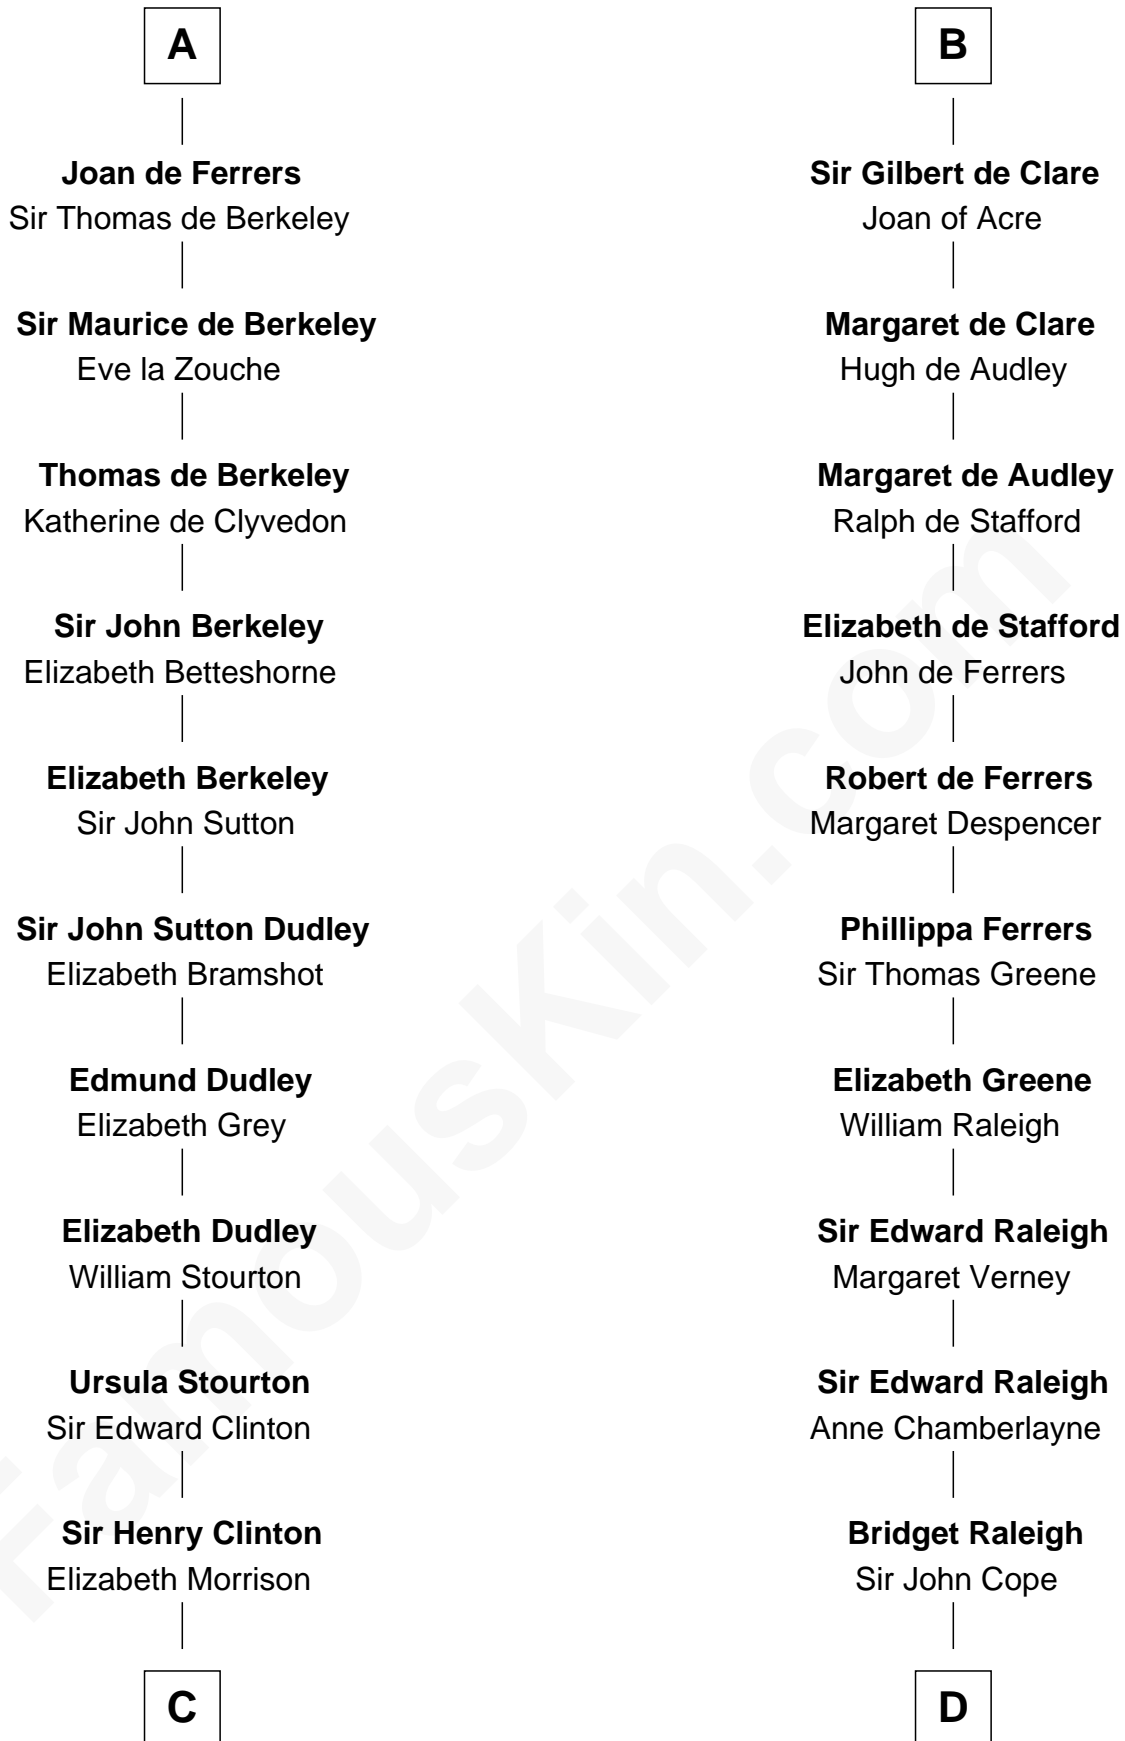

FamousKin.com Relationship Chart of

George Clinton

4th U.S. Vice President

21st cousin of

Jonathan Swift

Author of Gulliver's Travels

Roger de Montgomerie

C

Sir Henry Clinton alias Fynes

Elizabeth Hickman

William Clinton

Elizabeth Kennedy

James Clinton

Elizabeth Smith

Charles Clinton

Elizabeth Denniston