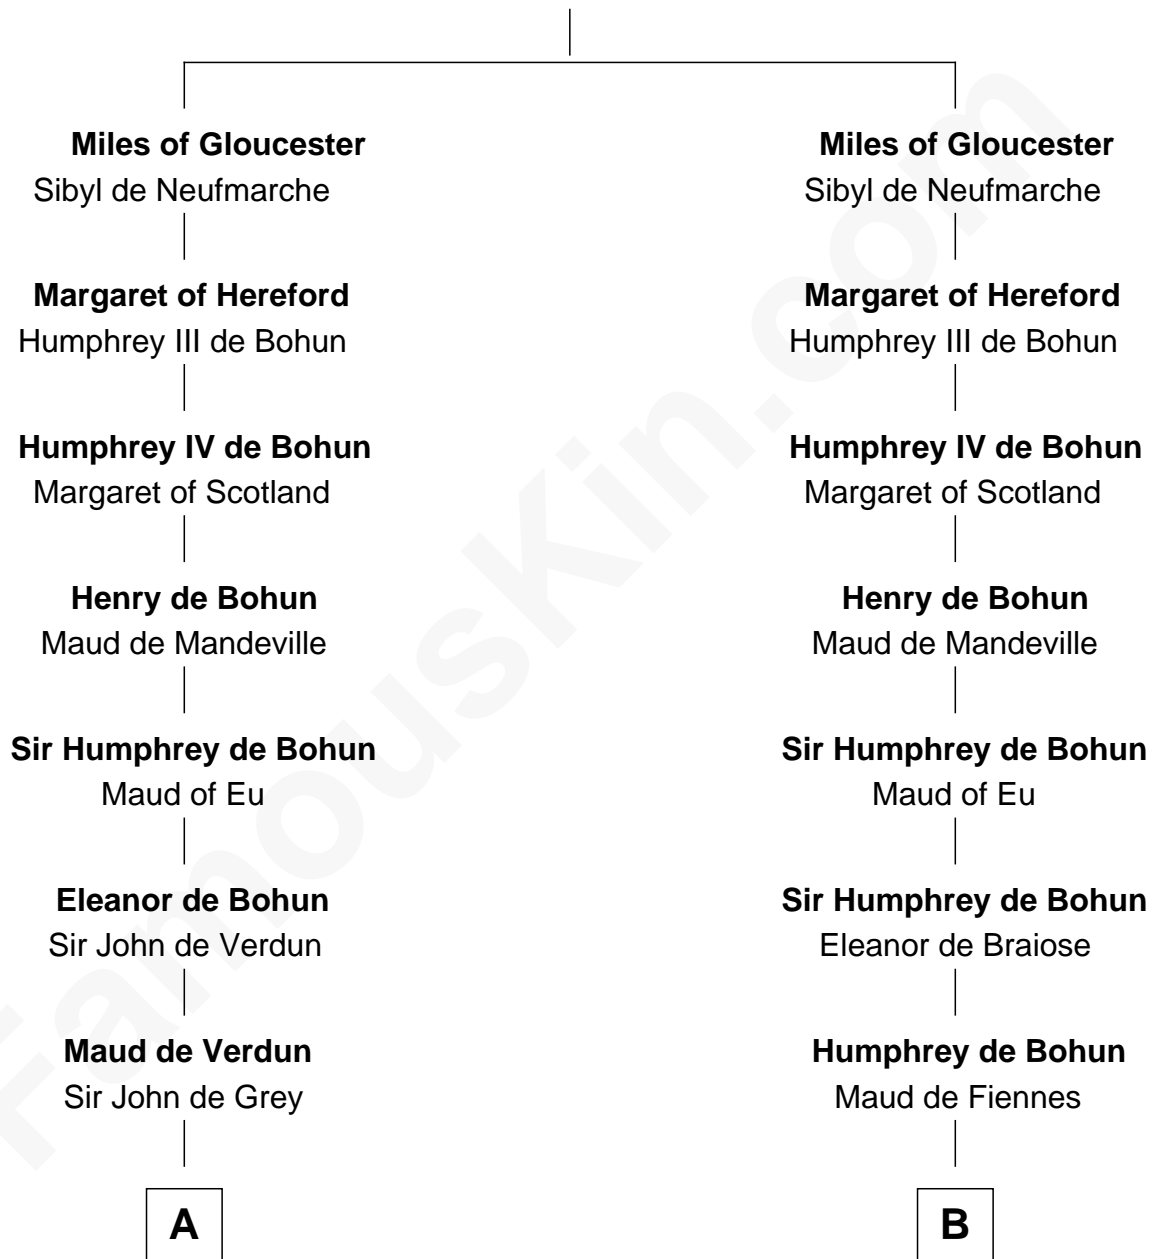

FamousKin.com Relationship Chart of

George Clinton

4th U.S. Vice President

20th cousin 1 time removed of

Jonathan Swift

Author of Gulliver's Travels

Walter of Gloucester

C

William Clinton
Elizabeth Kennedy

James Clinton
Elizabeth Smith

Charles Clinton
Elizabeth Denniston

George Clinton
4th U.S. Vice President

D

Elizabeth Cope
John Dryden

Nicholas Dryden
Mary Emyley

Elizabeth Dryden
Rev. Thomas Swift

Jonathan Swift
Abigail Erick

Jonathan Swift
Author of Gulliver's Travels

FamousKin.com