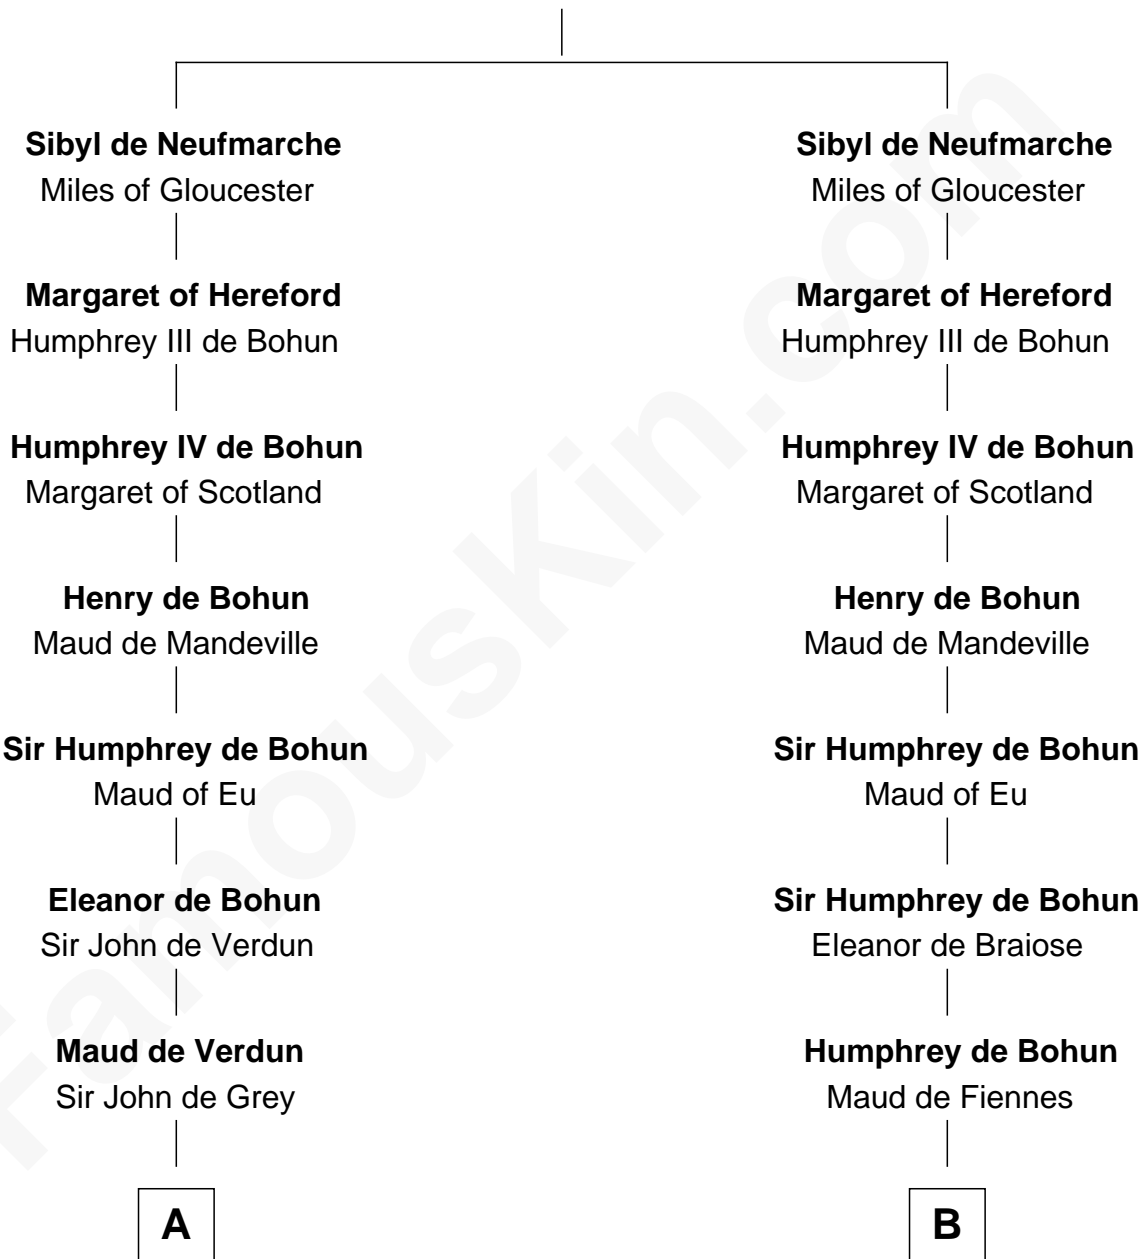

# FamousKin.com Relationship Chart of

**George Clinton**

*4th U.S. Vice President*

20th cousin 1 time removed of

**Jonathan Swift**

*Author of Gulliver's Travels*

**Bernard de Neufmarche**

Nesta - - - - -

**C**

**William Clinton**  
Elizabeth Kennedy

**James Clinton**  
Elizabeth Smith

**Charles Clinton**  
Elizabeth Denniston

**George Clinton**  
*4th U.S. Vice President*

**D**

**Elizabeth Cope**  
John Dryden

**Nicholas Dryden**  
Mary Emyley

**Elizabeth Dryden**  
Rev. Thomas Swift

**Jonathan Swift**  
Abigail Erick

**Jonathan Swift**  
*Author of Gulliver's Travels*

FamousKin.com