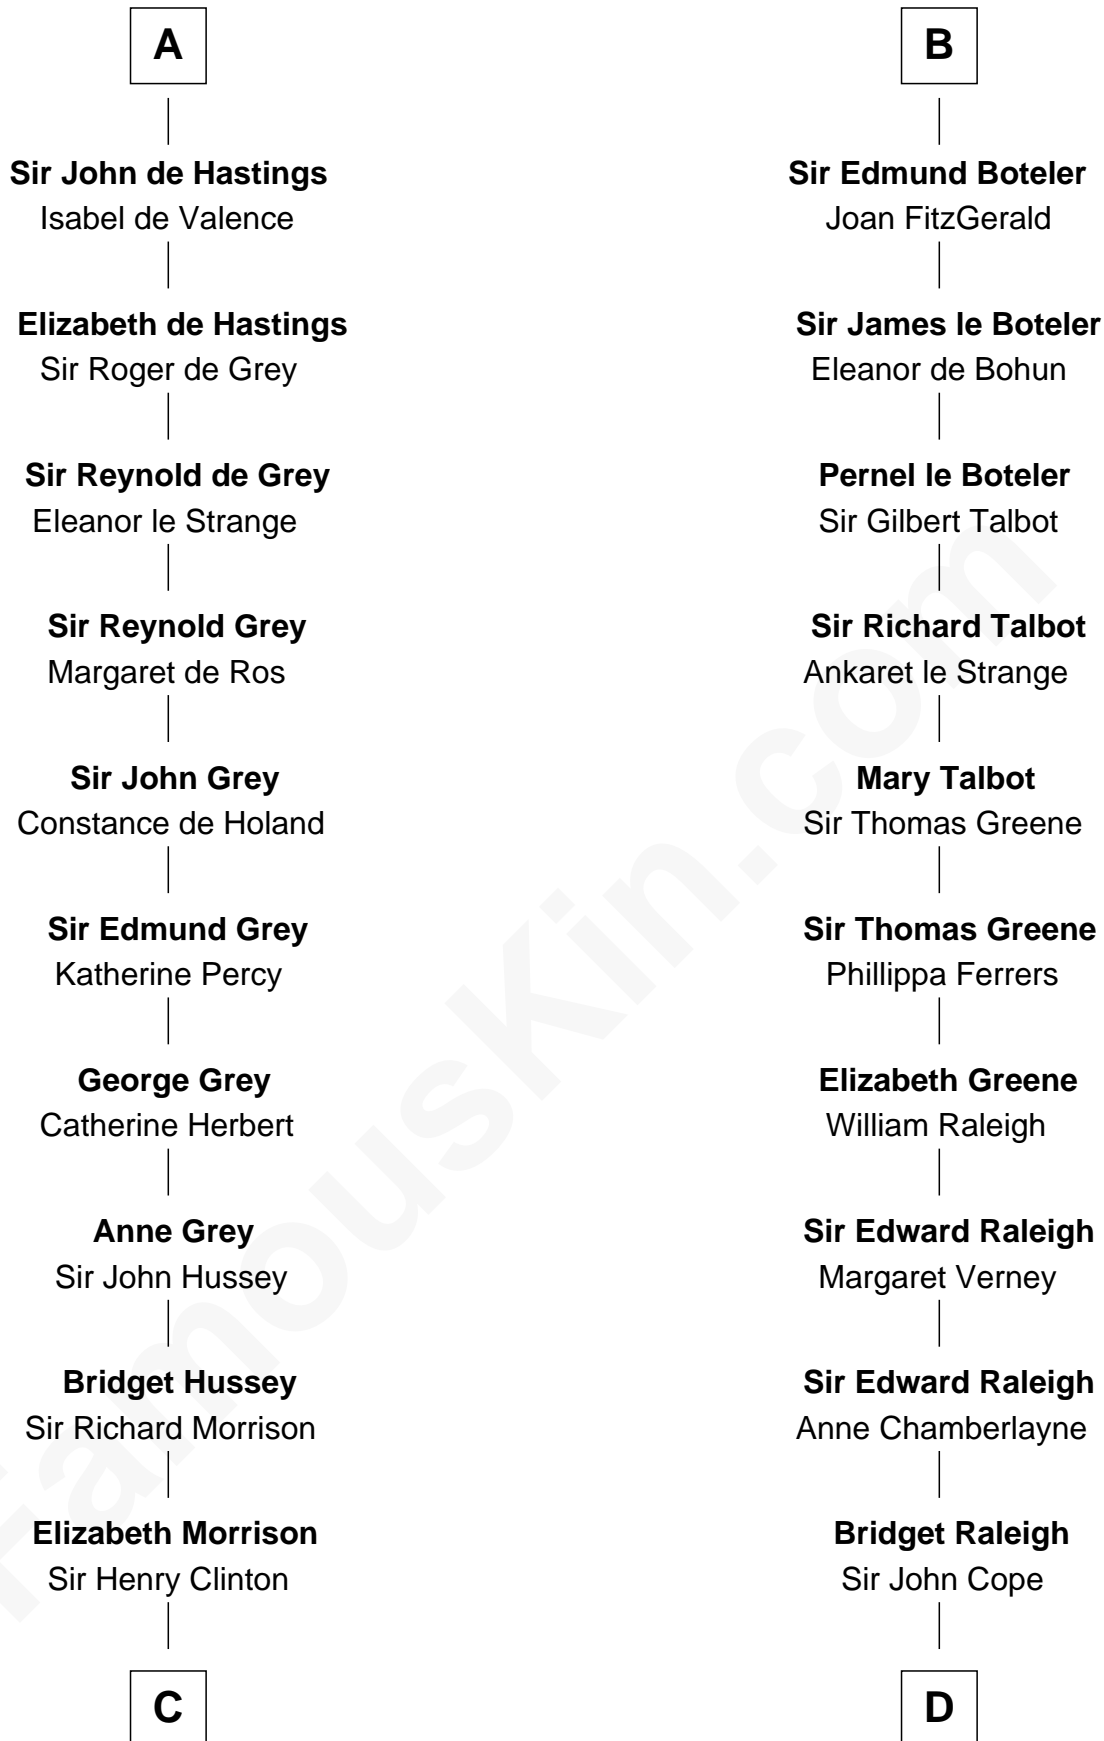

FamousKin.com Relationship Chart of

George Clinton

4th U.S. Vice President

21st cousin of

Jonathan Swift

Author of Gulliver's Travels

C

Sir Henry Clinton alias Fynes

Elizabeth Hickman

William Clinton

Elizabeth Kennedy

James Clinton

Elizabeth Smith

Charles Clinton

Elizabeth Denniston

George Clinton