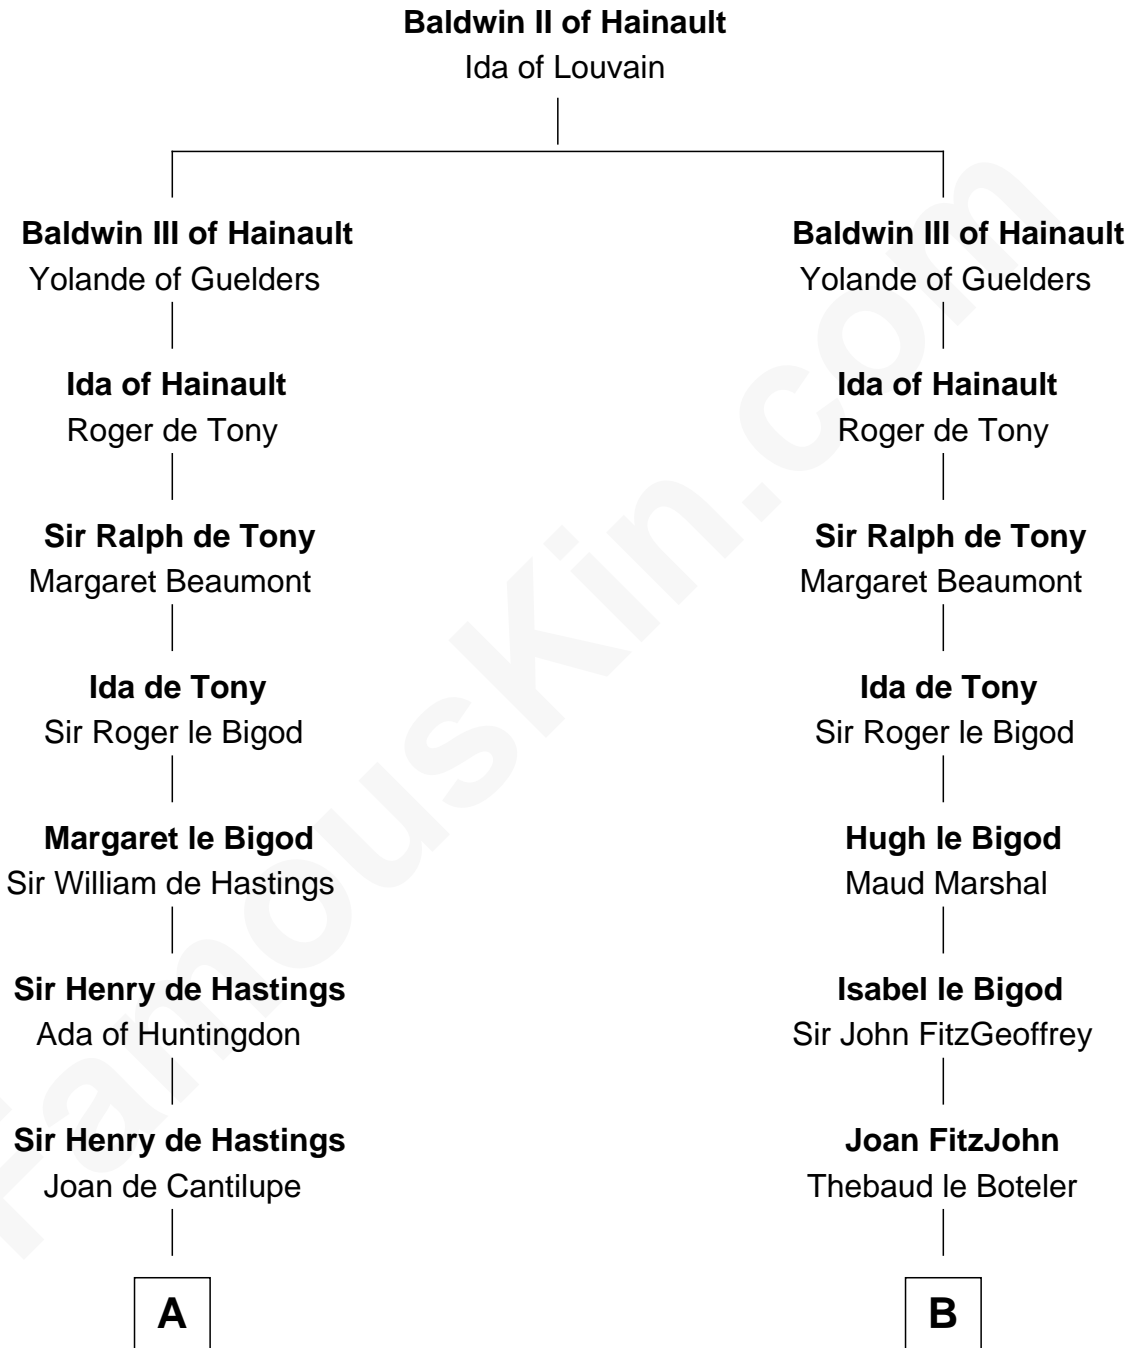

FamousKin.com Relationship Chart of

George Clinton

4th U.S. Vice President

21st cousin of

Jonathan Swift

Author of Gulliver's Travels

C

Sir Henry Clinton alias Fynes

Elizabeth Hickman

William Clinton

Elizabeth Kennedy

James Clinton

Elizabeth Smith

Charles Clinton

Elizabeth Denniston

George Clinton