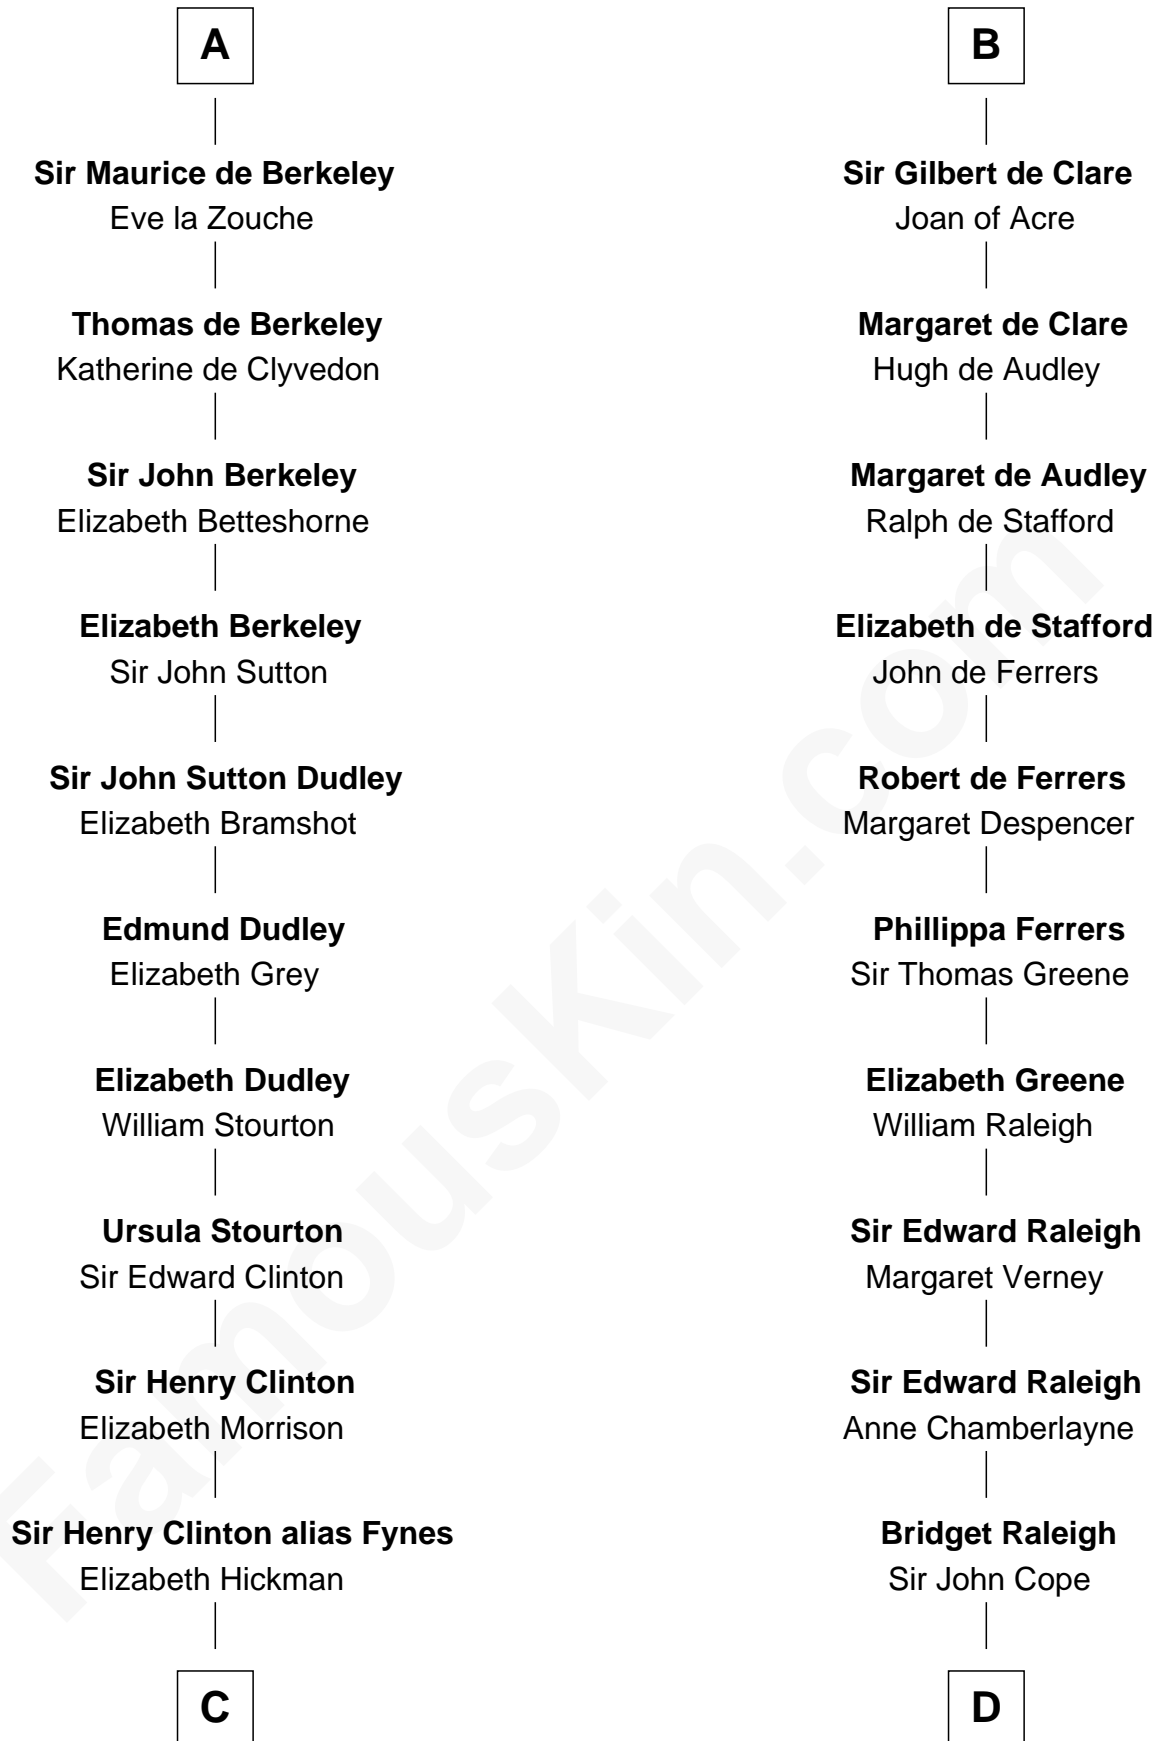

FamousKin.com Relationship Chart of

George Clinton

4th U.S. Vice President

20th cousin 1 time removed of

Jonathan Swift

Author of Gulliver's Travels

C

William Clinton
Elizabeth Kennedy

James Clinton
Elizabeth Smith

Charles Clinton
Elizabeth Denniston

George Clinton
4th U.S. Vice President

D

Elizabeth Cope
John Dryden

Nicholas Dryden
Mary Emyley

Elizabeth Dryden
Rev. Thomas Swift

Jonathan Swift
Abigail Erick

Jonathan Swift
Author of Gulliver's Travels

FamousKin.com