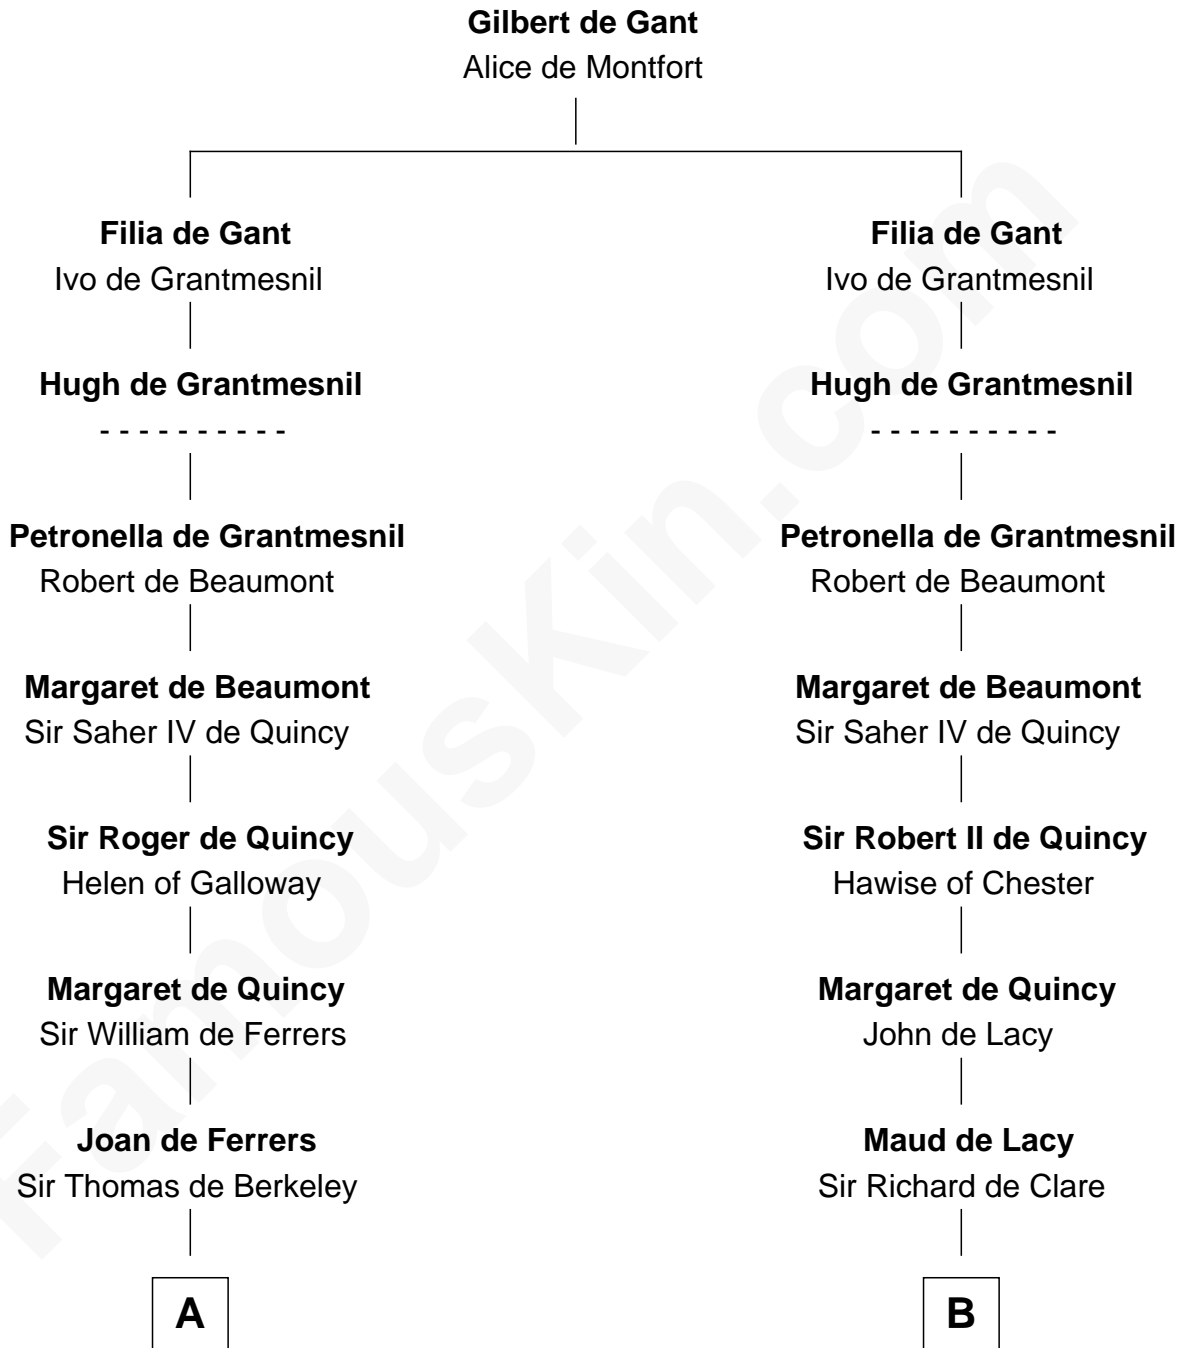

FamousKin.com Relationship Chart of

George Clinton

4th U.S. Vice President

20th cousin 1 time removed of

Jonathan Swift

Author of Gulliver's Travels

C

William Clinton
Elizabeth Kennedy

James Clinton
Elizabeth Smith

Charles Clinton
Elizabeth Denniston

George Clinton
4th U.S. Vice President

D

Elizabeth Cope
John Dryden

Nicholas Dryden
Mary Emyley

Elizabeth Dryden
Rev. Thomas Swift

Jonathan Swift
Abigail Erick