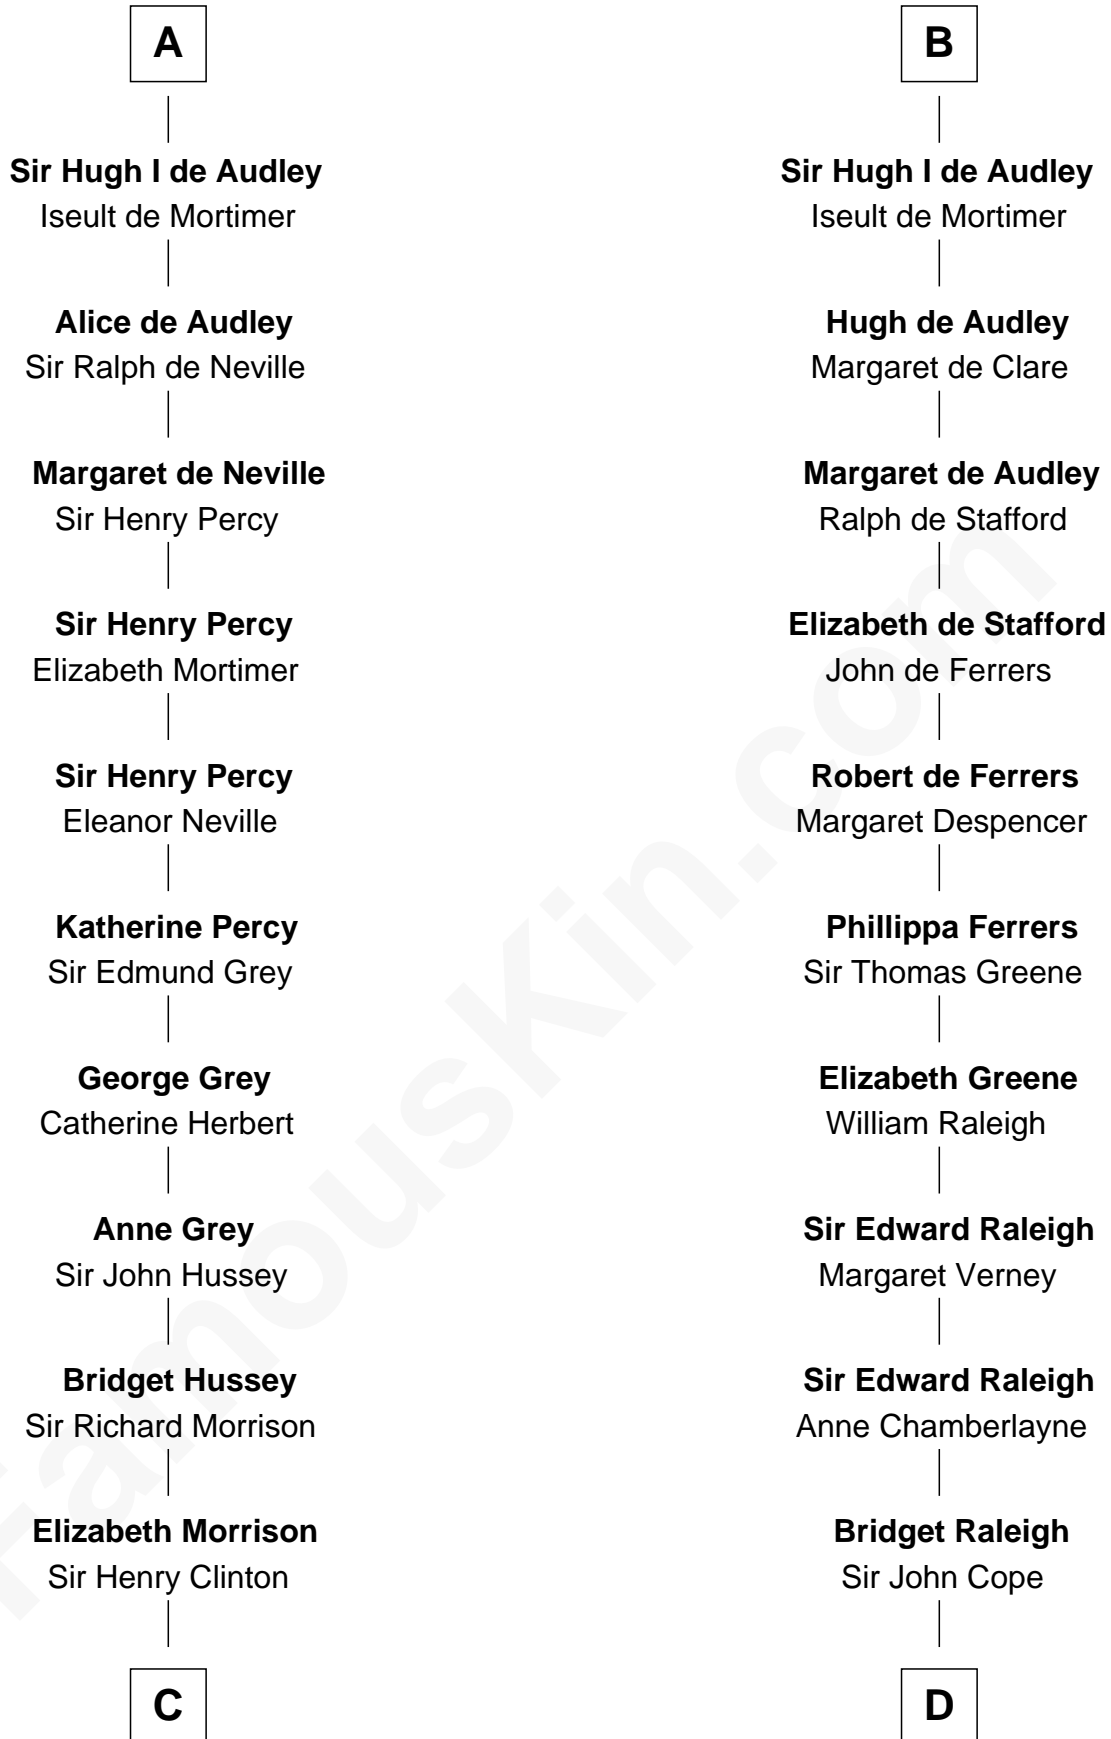

FamousKin.com Relationship Chart of

George Clinton

4th U.S. Vice President

21st cousin of

Jonathan Swift

Author of Gulliver's Travels

Roger, Count of Chateau-Porcien

C

Sir Henry Clinton alias Fynes

Elizabeth Hickman

William Clinton

Elizabeth Kennedy

James Clinton

Elizabeth Smith

Charles Clinton

Elizabeth Denniston