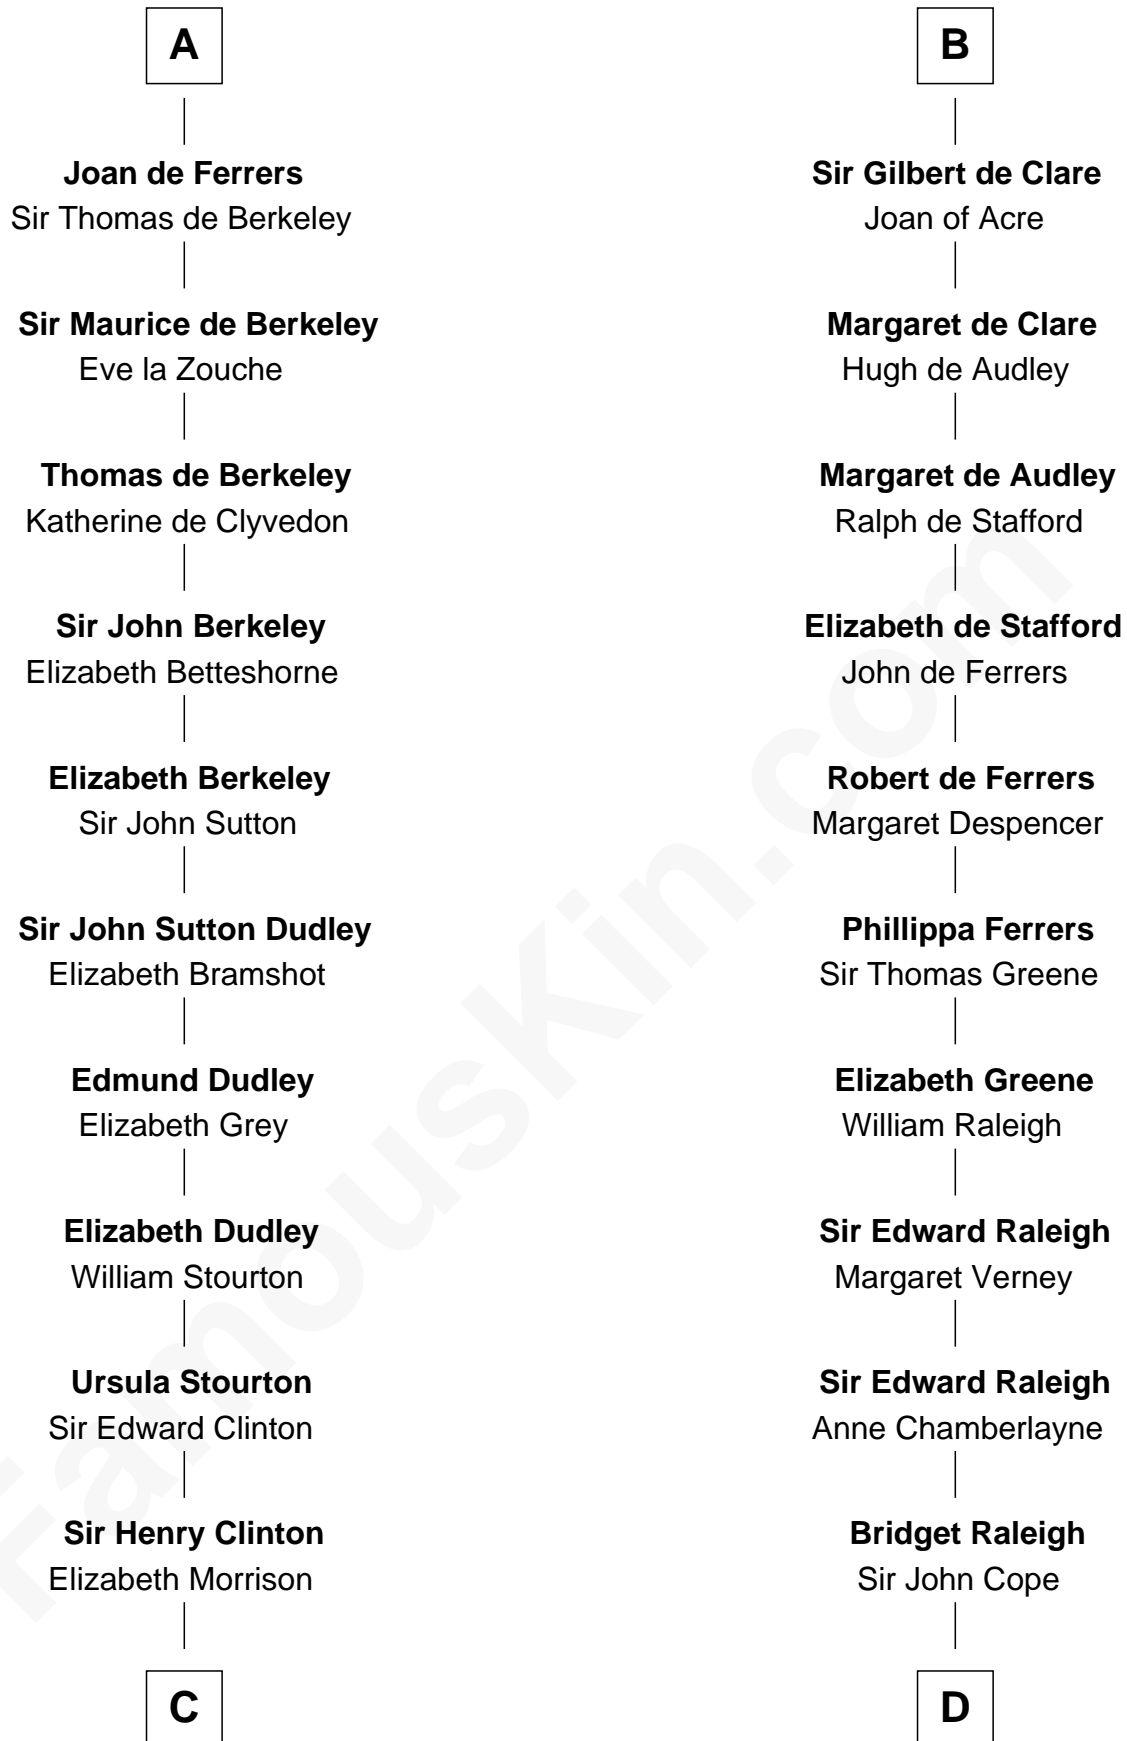

FamousKin.com Relationship Chart of

George Clinton

4th U.S. Vice President

21st cousin of

Jonathan Swift

Author of Gulliver's Travels

Hunfridus de Vetulis

Auberèe de Briosne

C

Sir Henry Clinton alias Fynes

Elizabeth Hickman

William Clinton

Elizabeth Kennedy

James Clinton

Elizabeth Smith

Charles Clinton