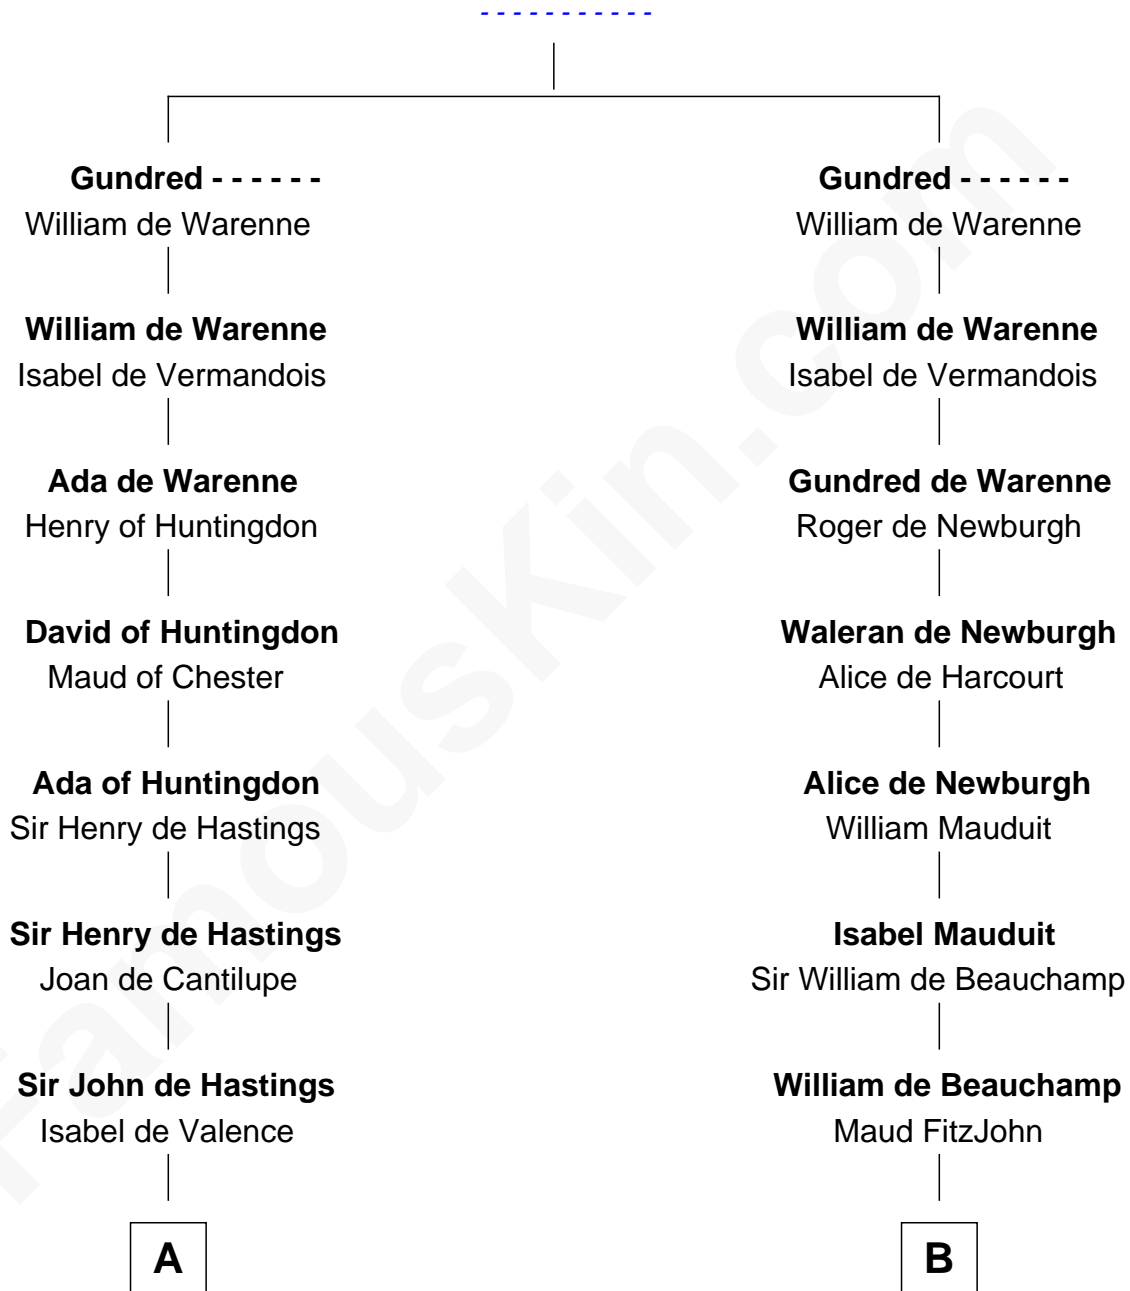

FamousKin.com Relationship Chart of

George Clinton

4th U.S. Vice President

20th cousin 1 time removed of

Jonathan Swift

Author of Gulliver's Travels

Gherbod the Fleming

C

William Clinton
Elizabeth Kennedy

James Clinton
Elizabeth Smith

Charles Clinton
Elizabeth Denniston

George Clinton
4th U.S. Vice President

D

Elizabeth Cope
John Dryden

Nicholas Dryden
Mary Emyley

Elizabeth Dryden
Rev. Thomas Swift