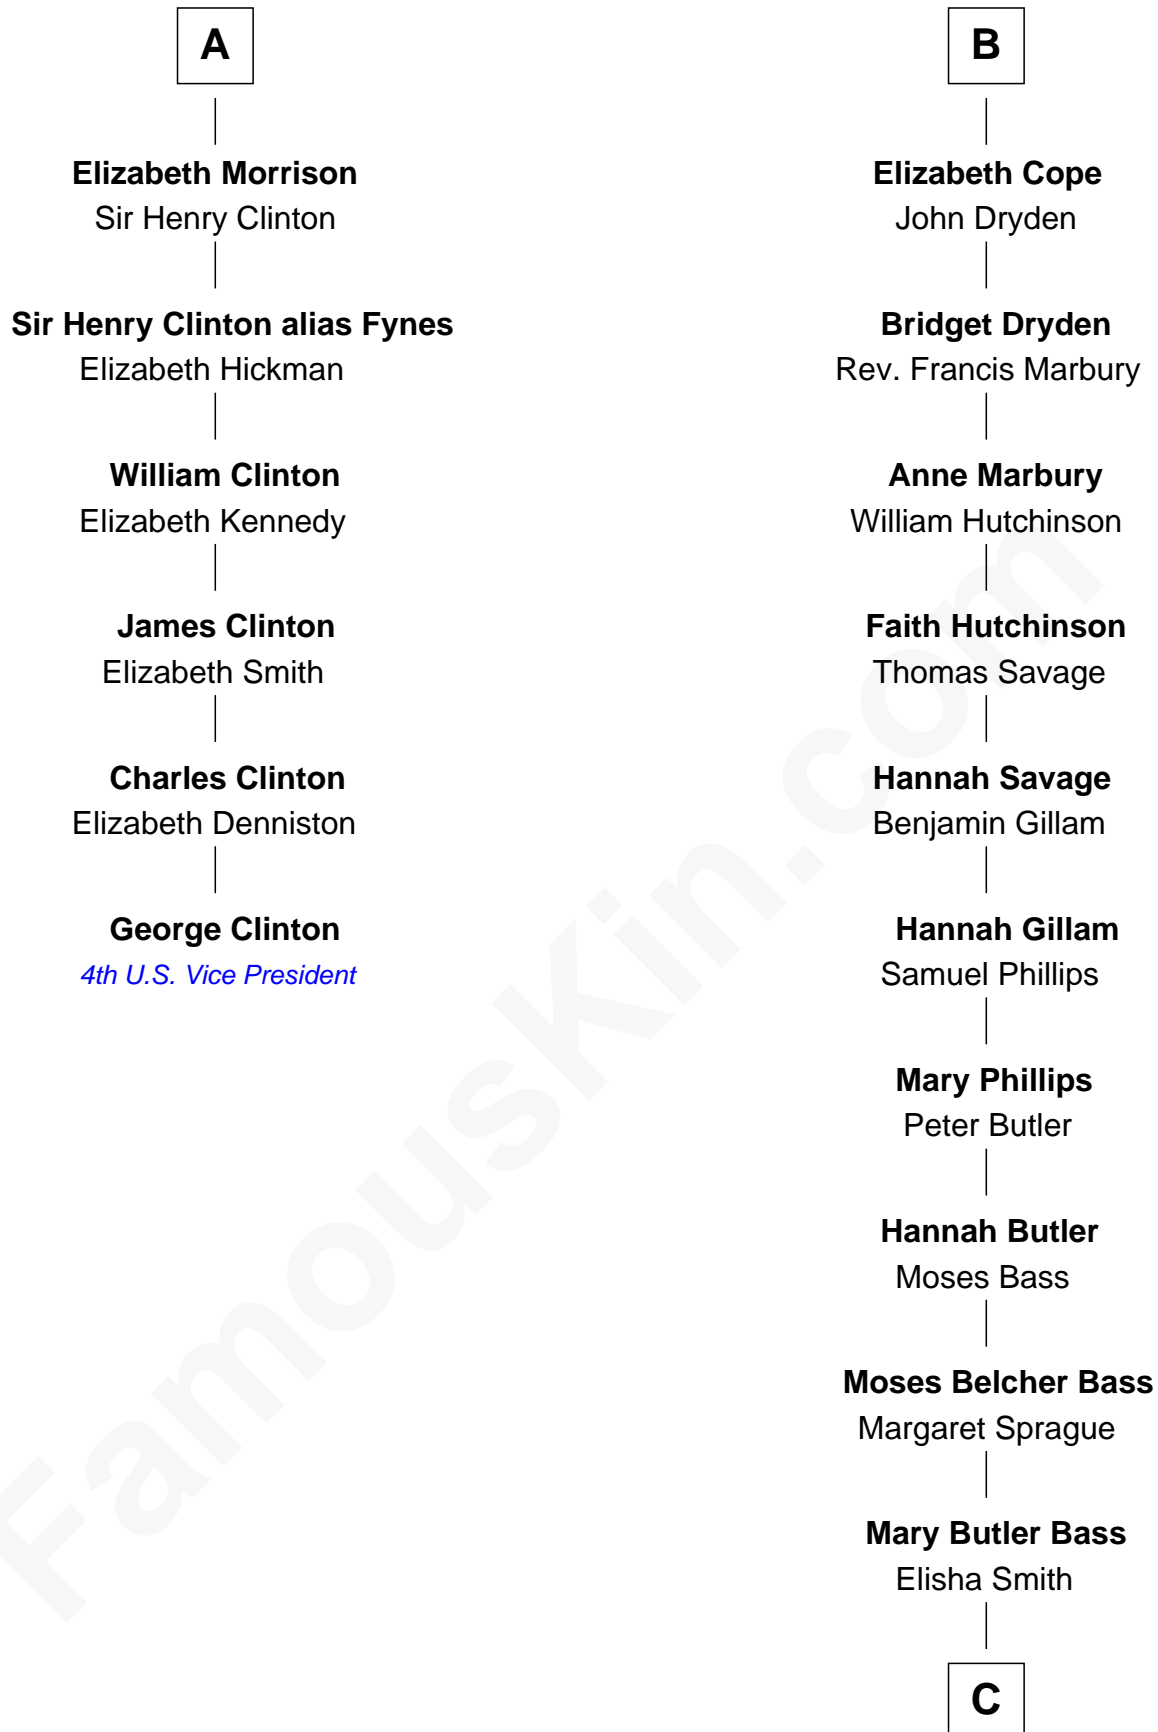

FamousKin.com Relationship Chart of

George Clinton

4th U.S. Vice President

12th cousin 8 times removed of

Erskine Childers

4th President of Ireland

Ralph de Stafford

Margaret de Audley

John de Ferrers

Robert de Ferrers

Margaret Despencer

Phillippa Ferrers

Sir Thomas Greene

Elizabeth Greene

William Raleigh

Sir Edward Raleigh

Margaret Verney

Sir Edward Raleigh

Anne Chamberlayne

Bridget Raleigh

Sir John Cope

B

C

Cordelia Miller Smith
William Robert Pearmain