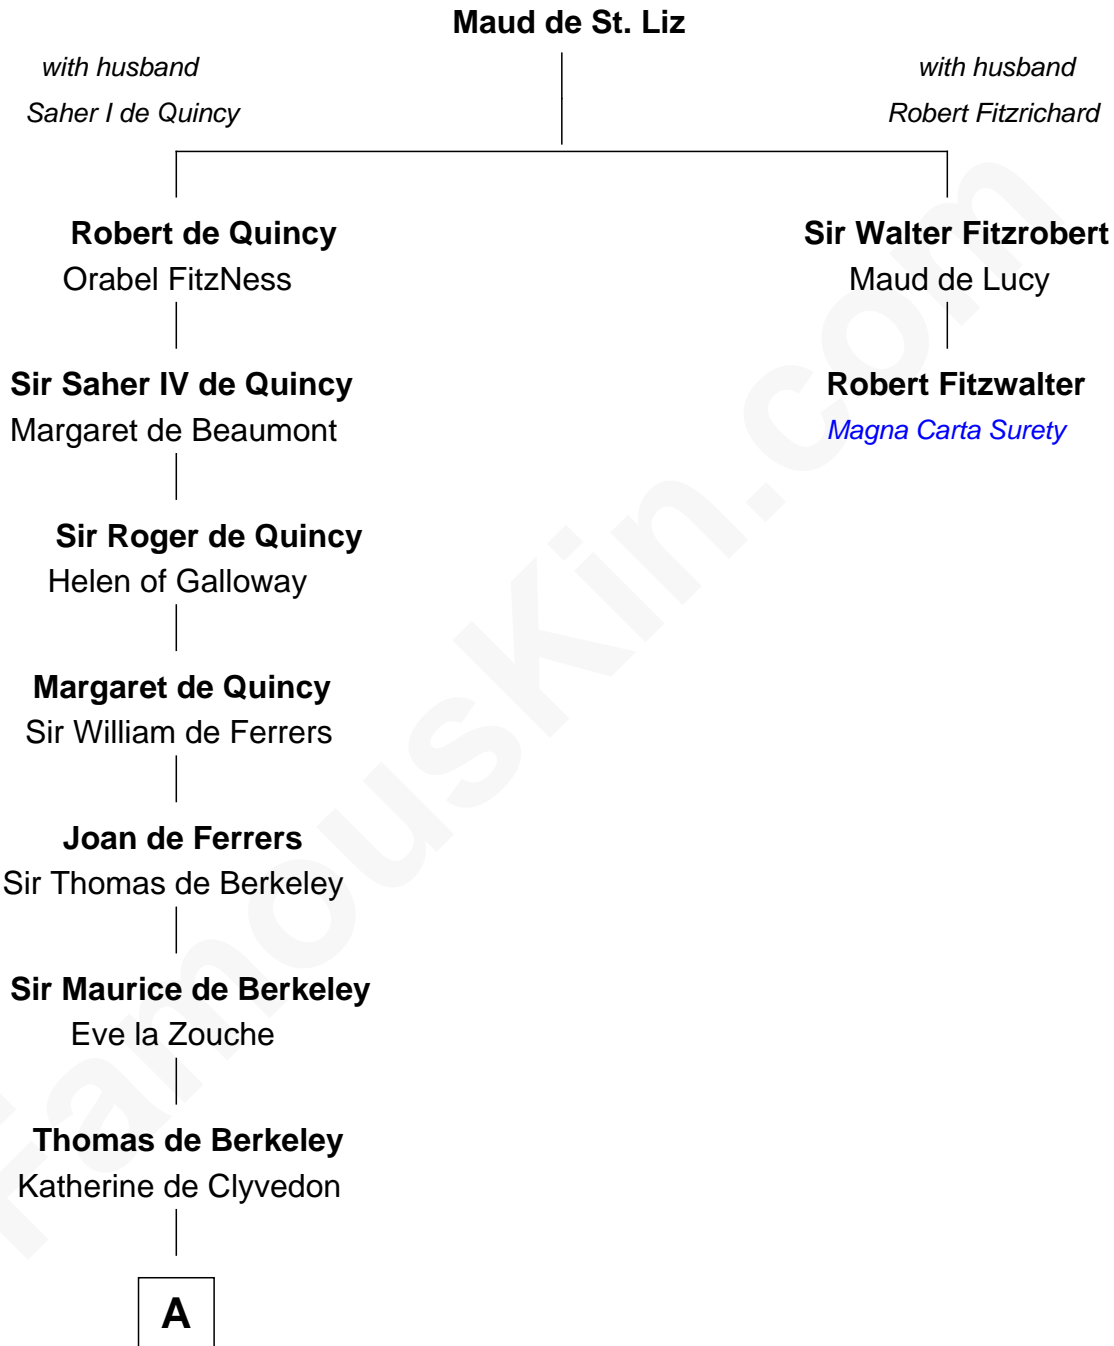

# FamousKin.com Relationship Chart of

**George Clinton**

*4th U.S. Vice President*

1st cousin 17 times removed of

**Robert Fitzwalter**

*Magna Carta Surety*

**B**

Charles Clinton  
Elizabeth Denniston

George Clinton  
*4th U.S. Vice President*

FamousKin.com