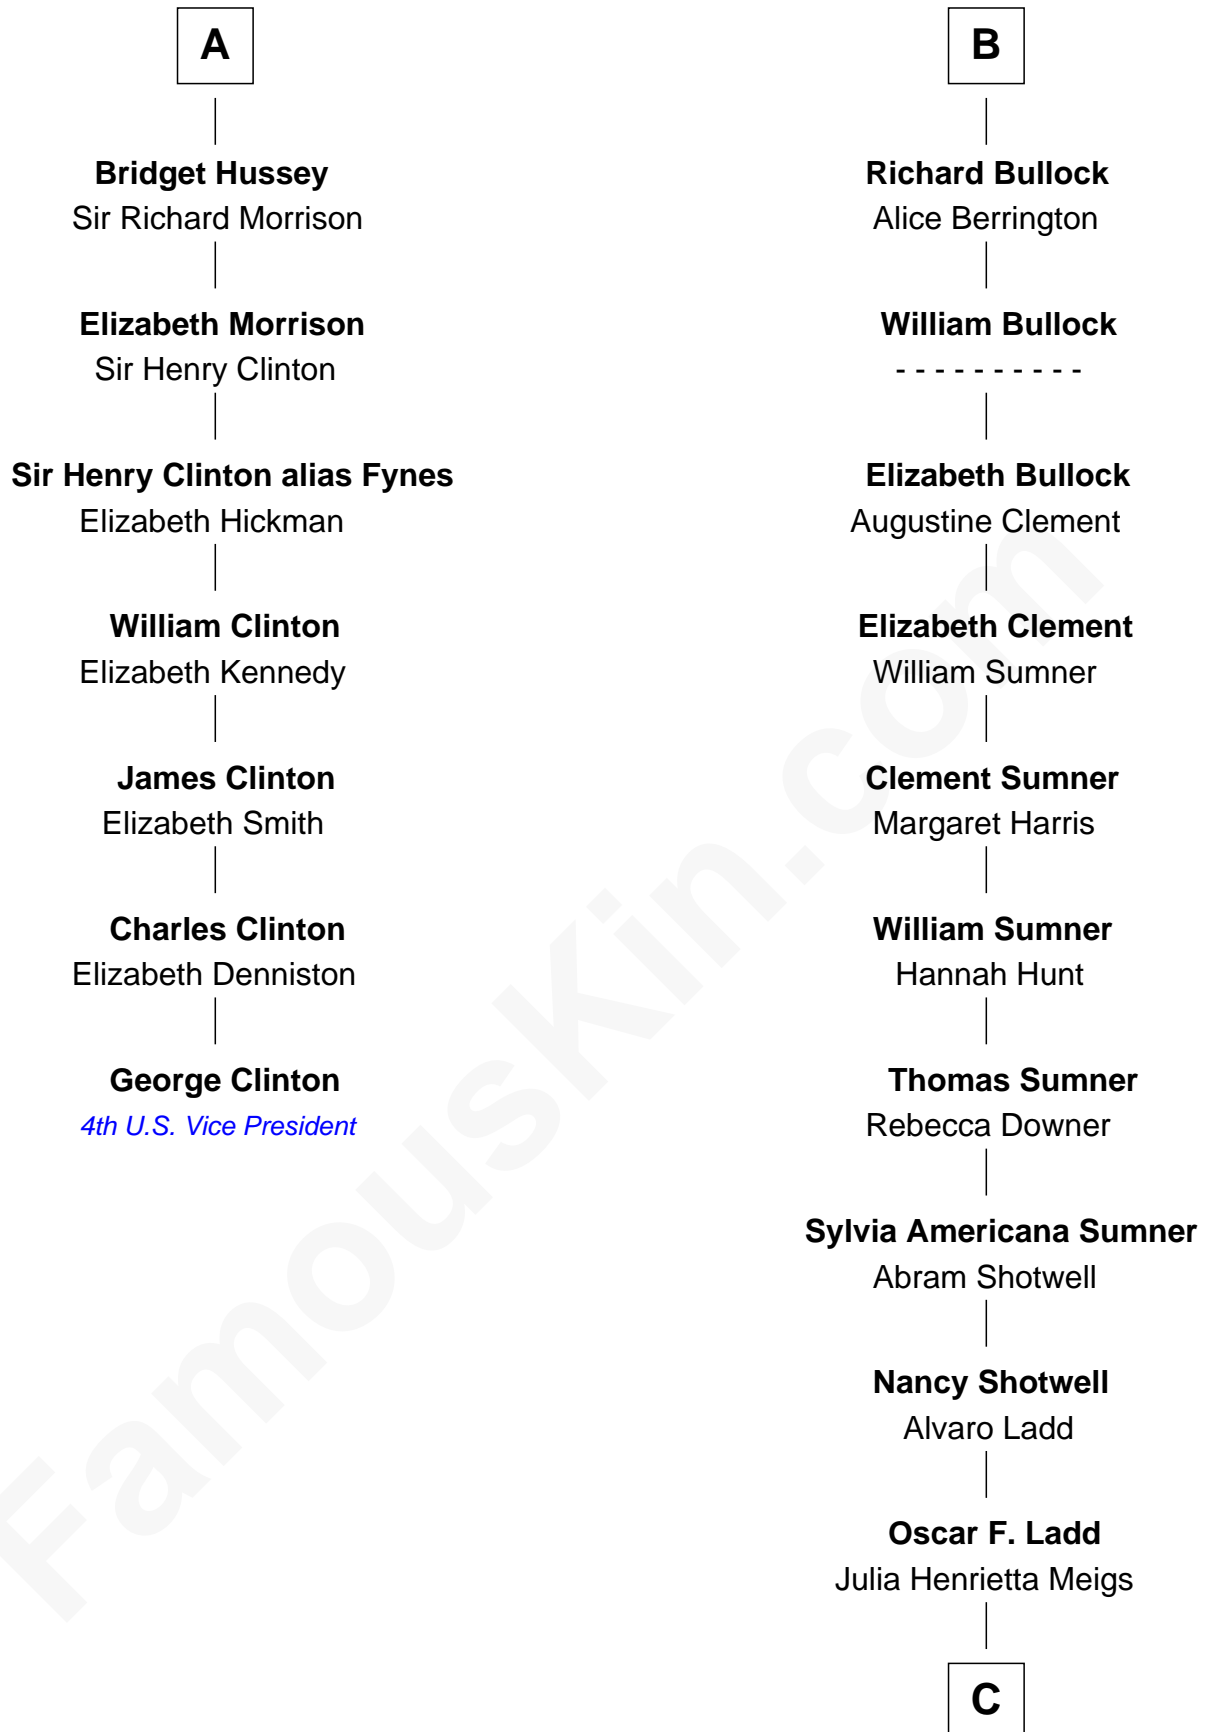

FamousKin.com Relationship Chart of

George Clinton

4th U.S. Vice President

13th cousin 5 times removed of

Alan Ladd

Movie Actor

Bartholomew de Badlesmere

Margaret de Clare

Sir Edmund Grey

Katherine Percy

George Grey

Catherine Herbert

Anne Grey

Sir John Hussey

A

Maud de Badlesmere

John de Vere

Aubrey de Vere

Alice FitzWalter

Sir Richard de Vere

Alice Sergeaux

Sir John de Vere

Elizabeth Howard

Joan de Vere

Sir William Norreys

Margaret Norreys

Gilbert Bullock

Thomas Bullock

Alice Kingsmill

B

C

Alan Harwood Ladd