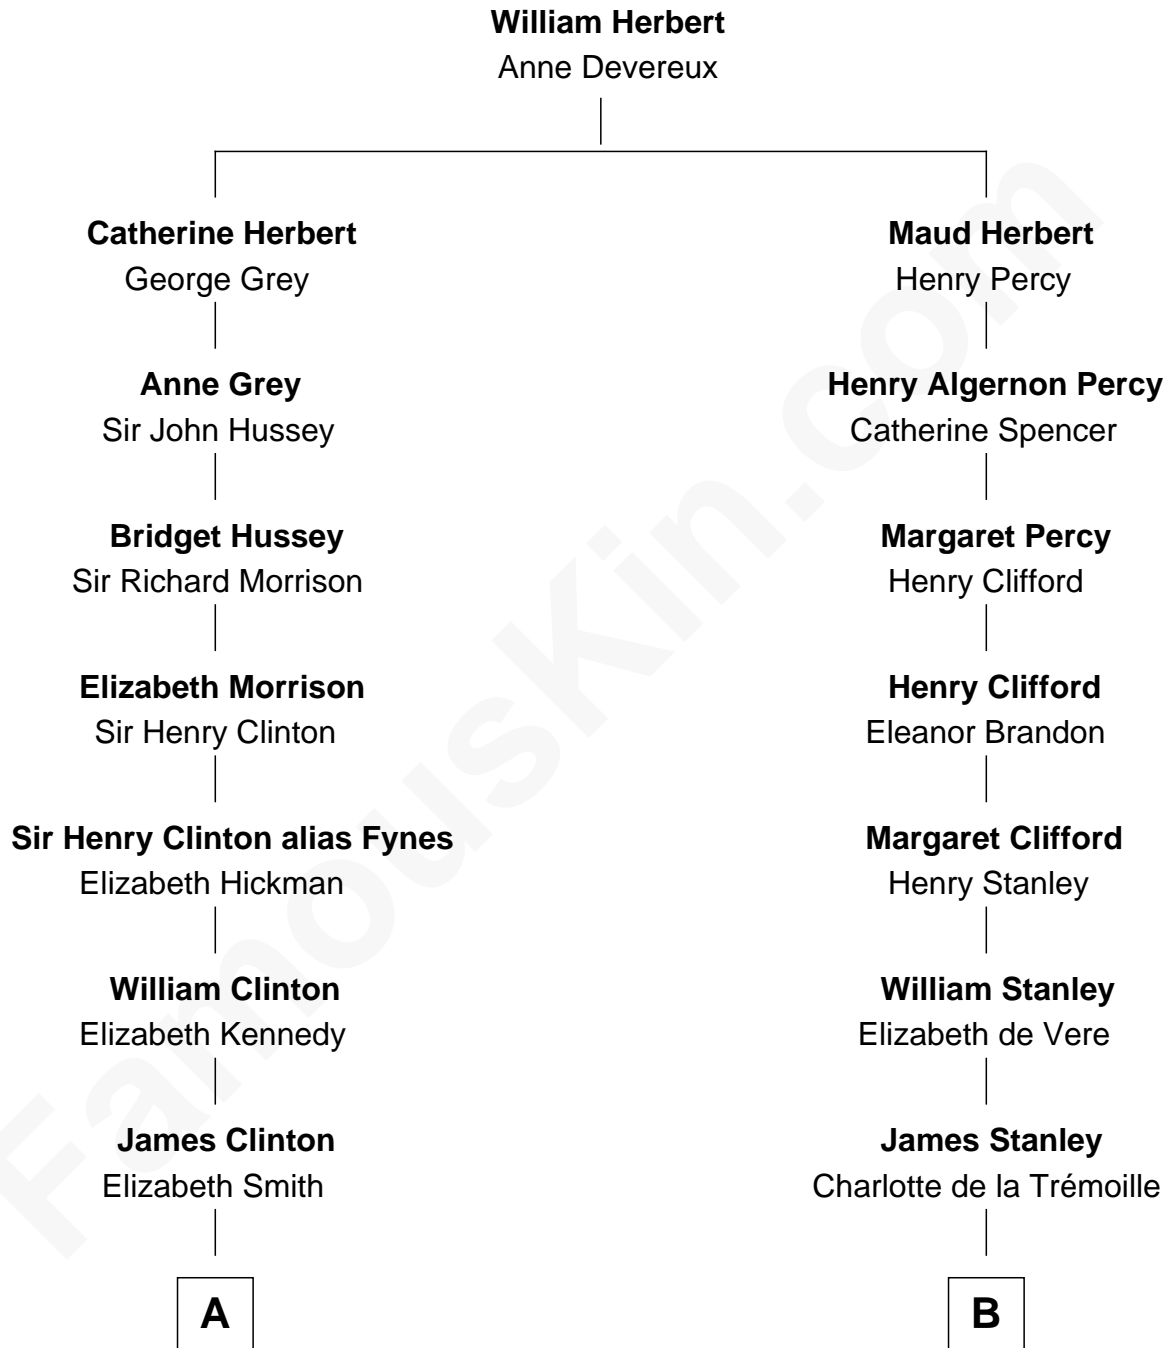

FamousKin.com Relationship Chart of

George Clinton

4th U.S. Vice President

8th cousin 9 times removed of

Hugh Grant

Movie Actor

A

Charles Clinton
Elizabeth Denniston

George Clinton
4th U.S. Vice President

B

Amelia Sophia Stanley
John Murray

William Murray
Margaret Nairne

Margaret Murray
William Drummond

Robert Drummond
Winifred Thompson

Henry Roger Drummond
Susannah Wells