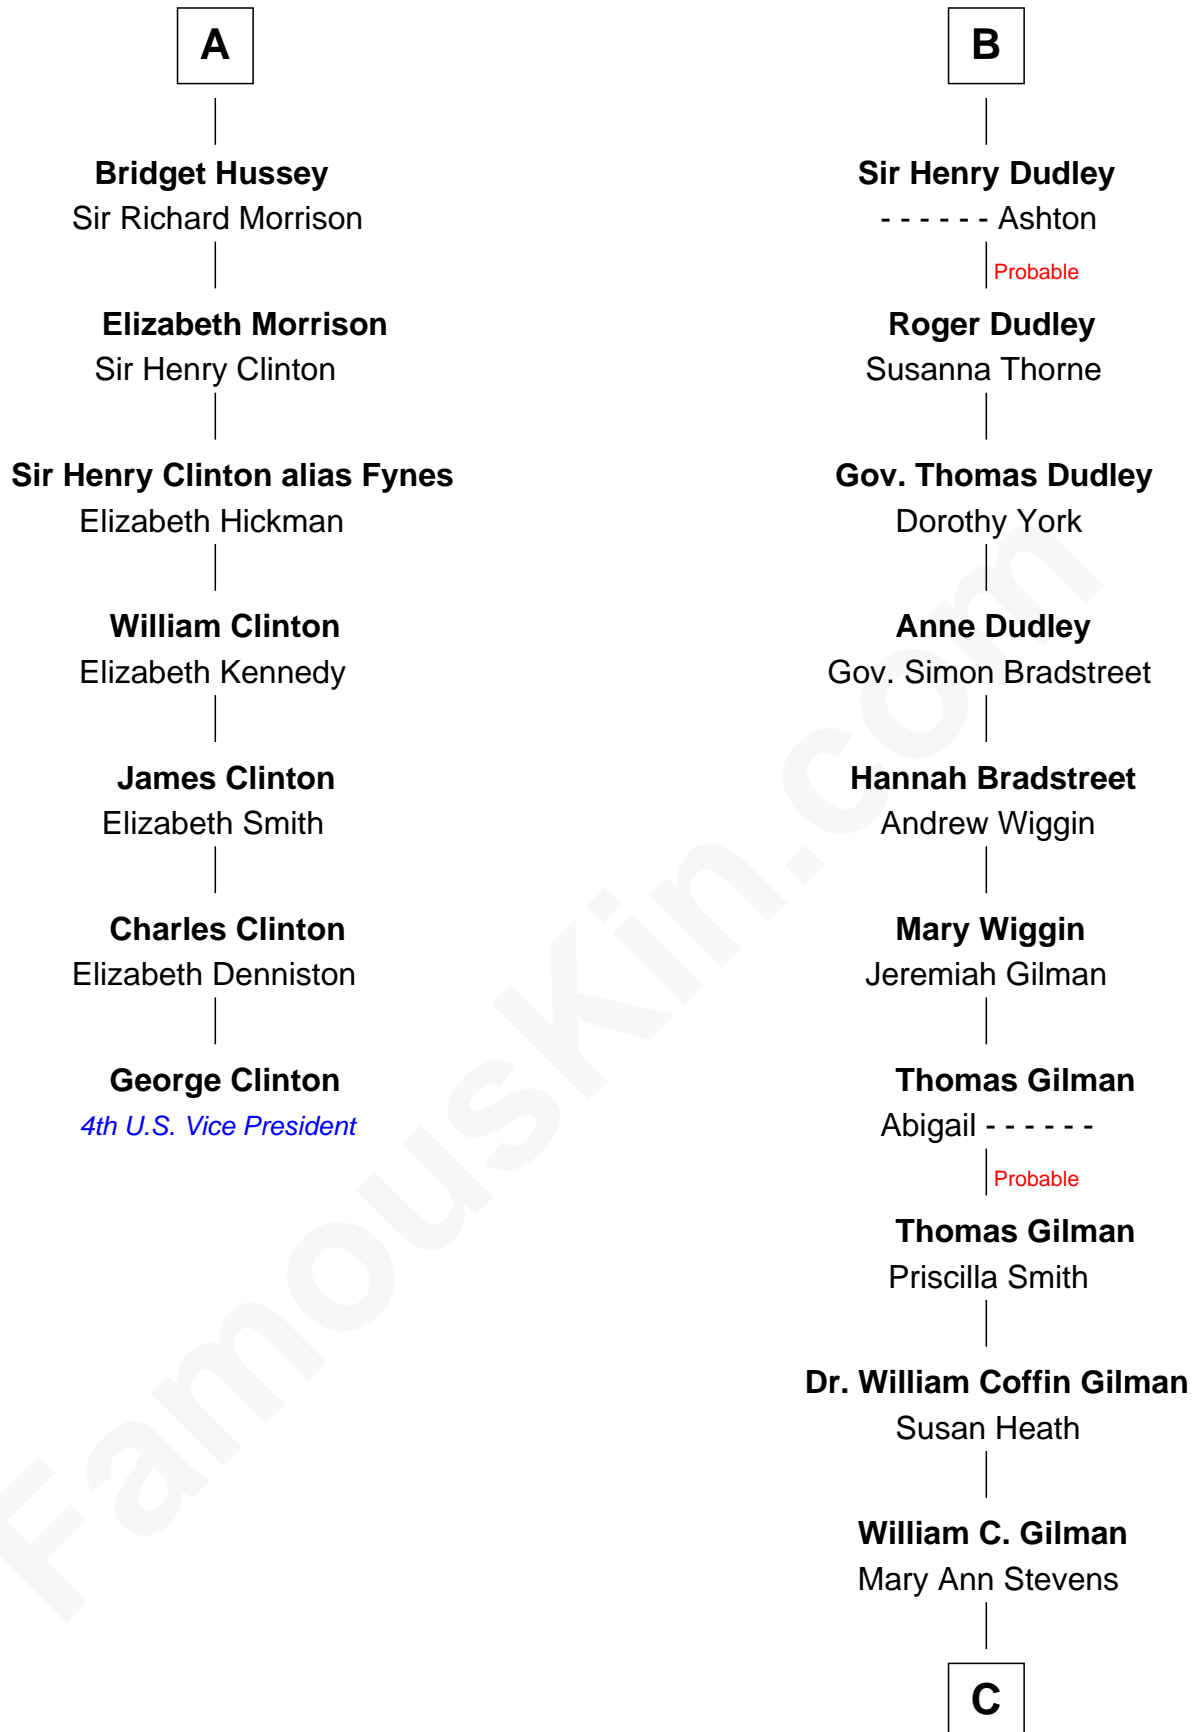

FamousKin.com Relationship Chart of

George Clinton

4th U.S. Vice President

13th cousin 7 times removed of

George Hamilton

TV and Movie Actor

Henry Plantagenet

Maud de Chaworth

Henry of Lancaster
Isabella de Beaumont

Blanche of Lancaster
John of Gaunt

Elizabeth of Lancaster
John de Holand

Constance de Holand
Sir John Grey

Sir Edmund Grey
Katherine Percy

George Grey
Catherine Herbert

Anne Grey
Sir John Hussey

A

Eleanor Plantagenet
Richard Fitzalan

Alice Fitzalan
Sir Thomas de Holand

Eleanor Holand
Edward Cherleton

Joyce Cherleton
Sir John Tiptoft

Joyce Tiptoft
Sir Edmund Sutton

Sir Edward Sutton
Cecily Willoughby

Sir John Sutton
Cecily Grey

B

C

George C. Gilman
Elizabeth Melissa Lane

Lillian C. Gilman
Harry Fuller Hamilton

George William Hamilton
Anne Lucille Stevens

George Hamilton
TV and Movie Actor