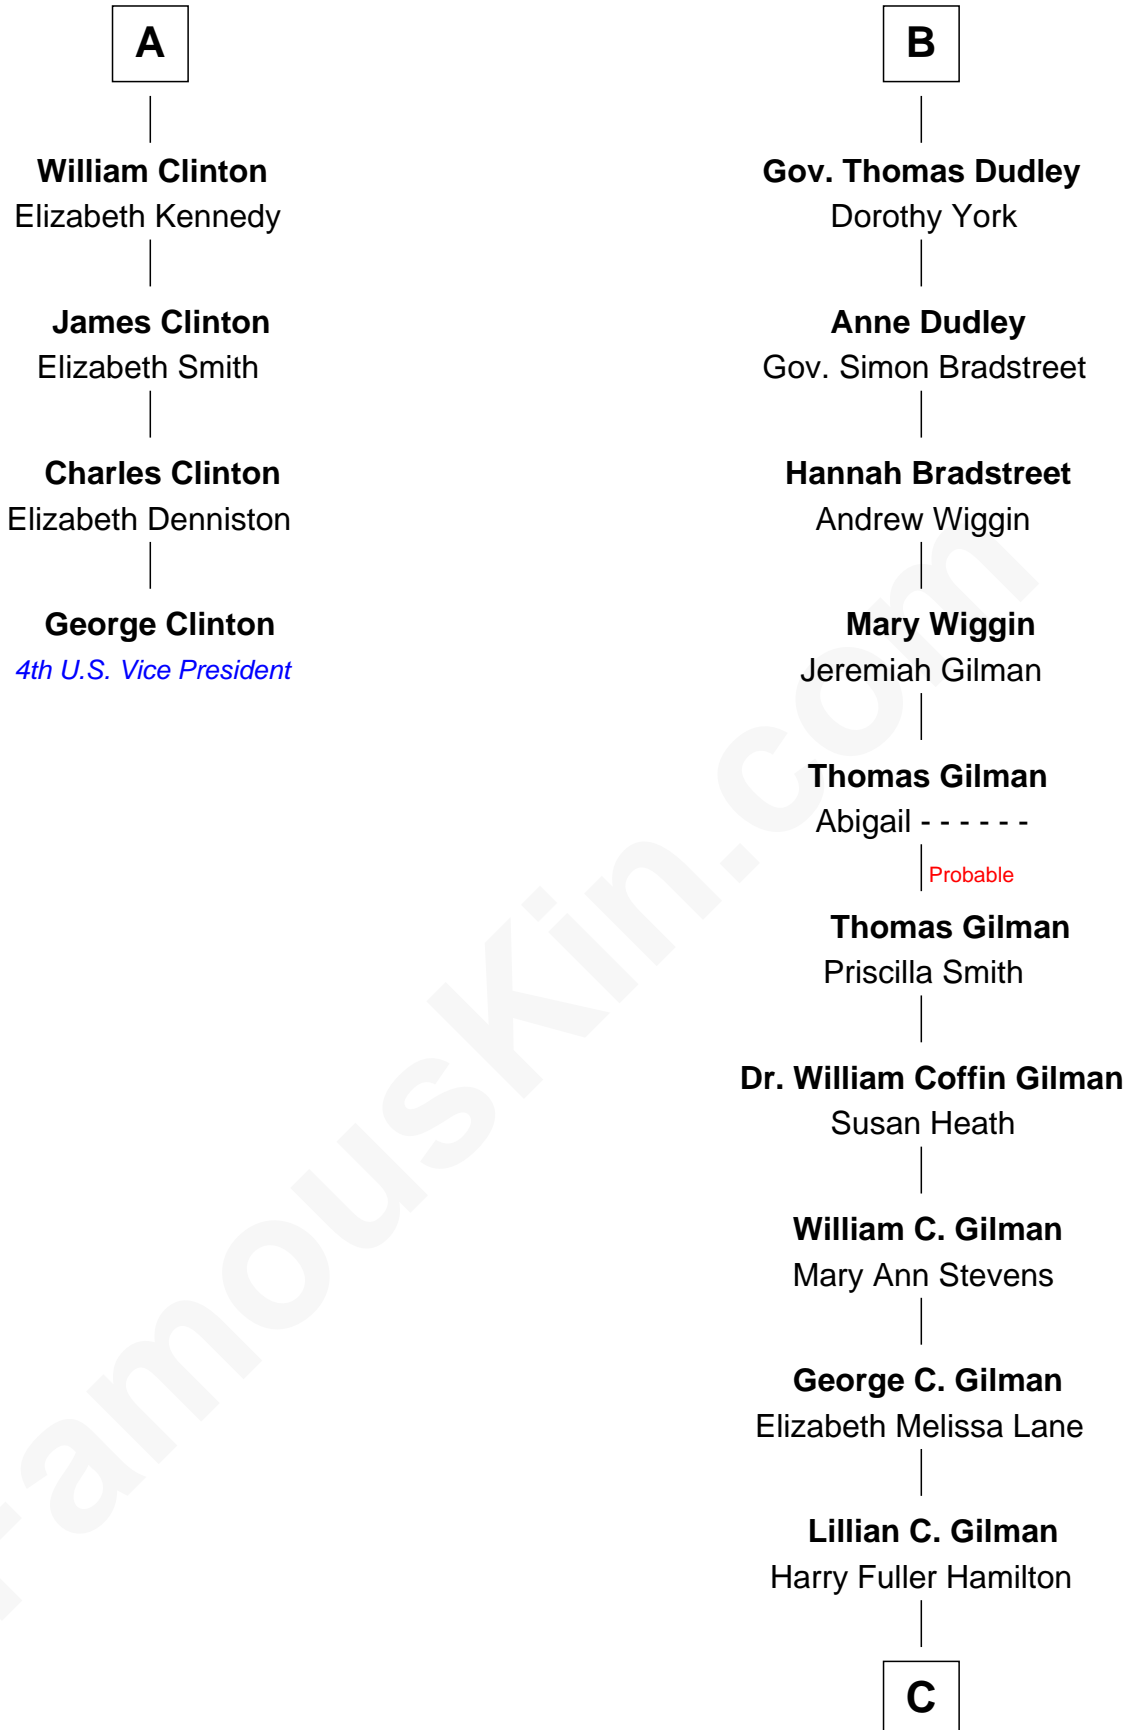

FamousKin.com Relationship Chart of

George Clinton

4th U.S. Vice President

10th cousin 8 times removed of

George Hamilton

TV and Movie Actor

Sir Reynold Grey

Margaret de Ros

C

George William Hamilton

Anne Lucille Stevens

George Hamilton

TV and Movie Actor

FamousKin.com