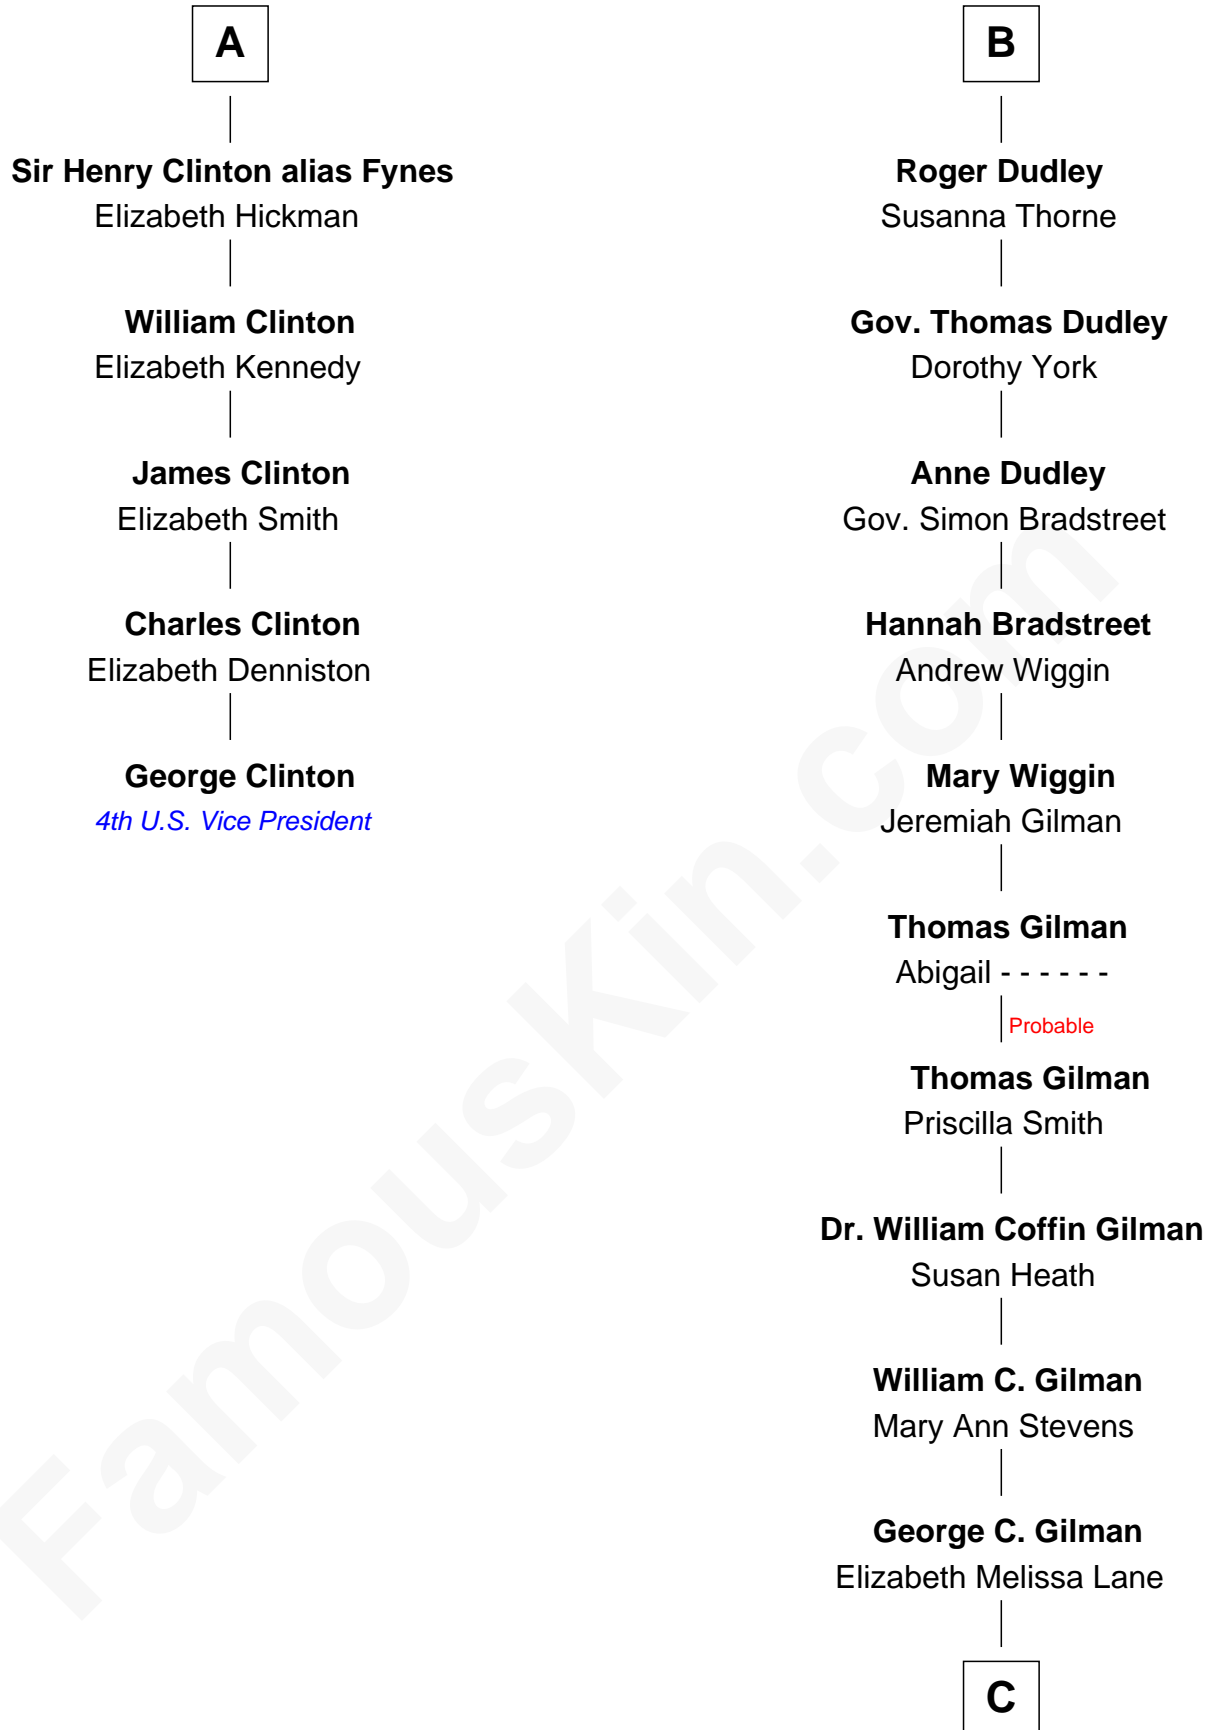

FamousKin.com Relationship Chart of

George Clinton

4th U.S. Vice President

11th cousin 8 times removed of

George Hamilton

TV and Movie Actor

Thomas Holand
Joan Plantagenet

John de Holand
Elizabeth of Lancaster

Bridget Hussey

Sir Richard Morrison

Elizabeth Morrison

Sir Henry Clinton

A

Sir Thomas de Holand

Alice Fitzalan

Eleanor Holand

Edward Cherleton

Joyce Cherleton

Sir John Tiptoft

Joyce Tiptoft

Sir Edmund Sutton

Sir Edward Sutton

Cecily Willoughby

Sir John Sutton

Cecily Grey

Sir Henry Dudley

----- Ashton

Probable

B

C

Lillian C. Gilman

Harry Fuller Hamilton