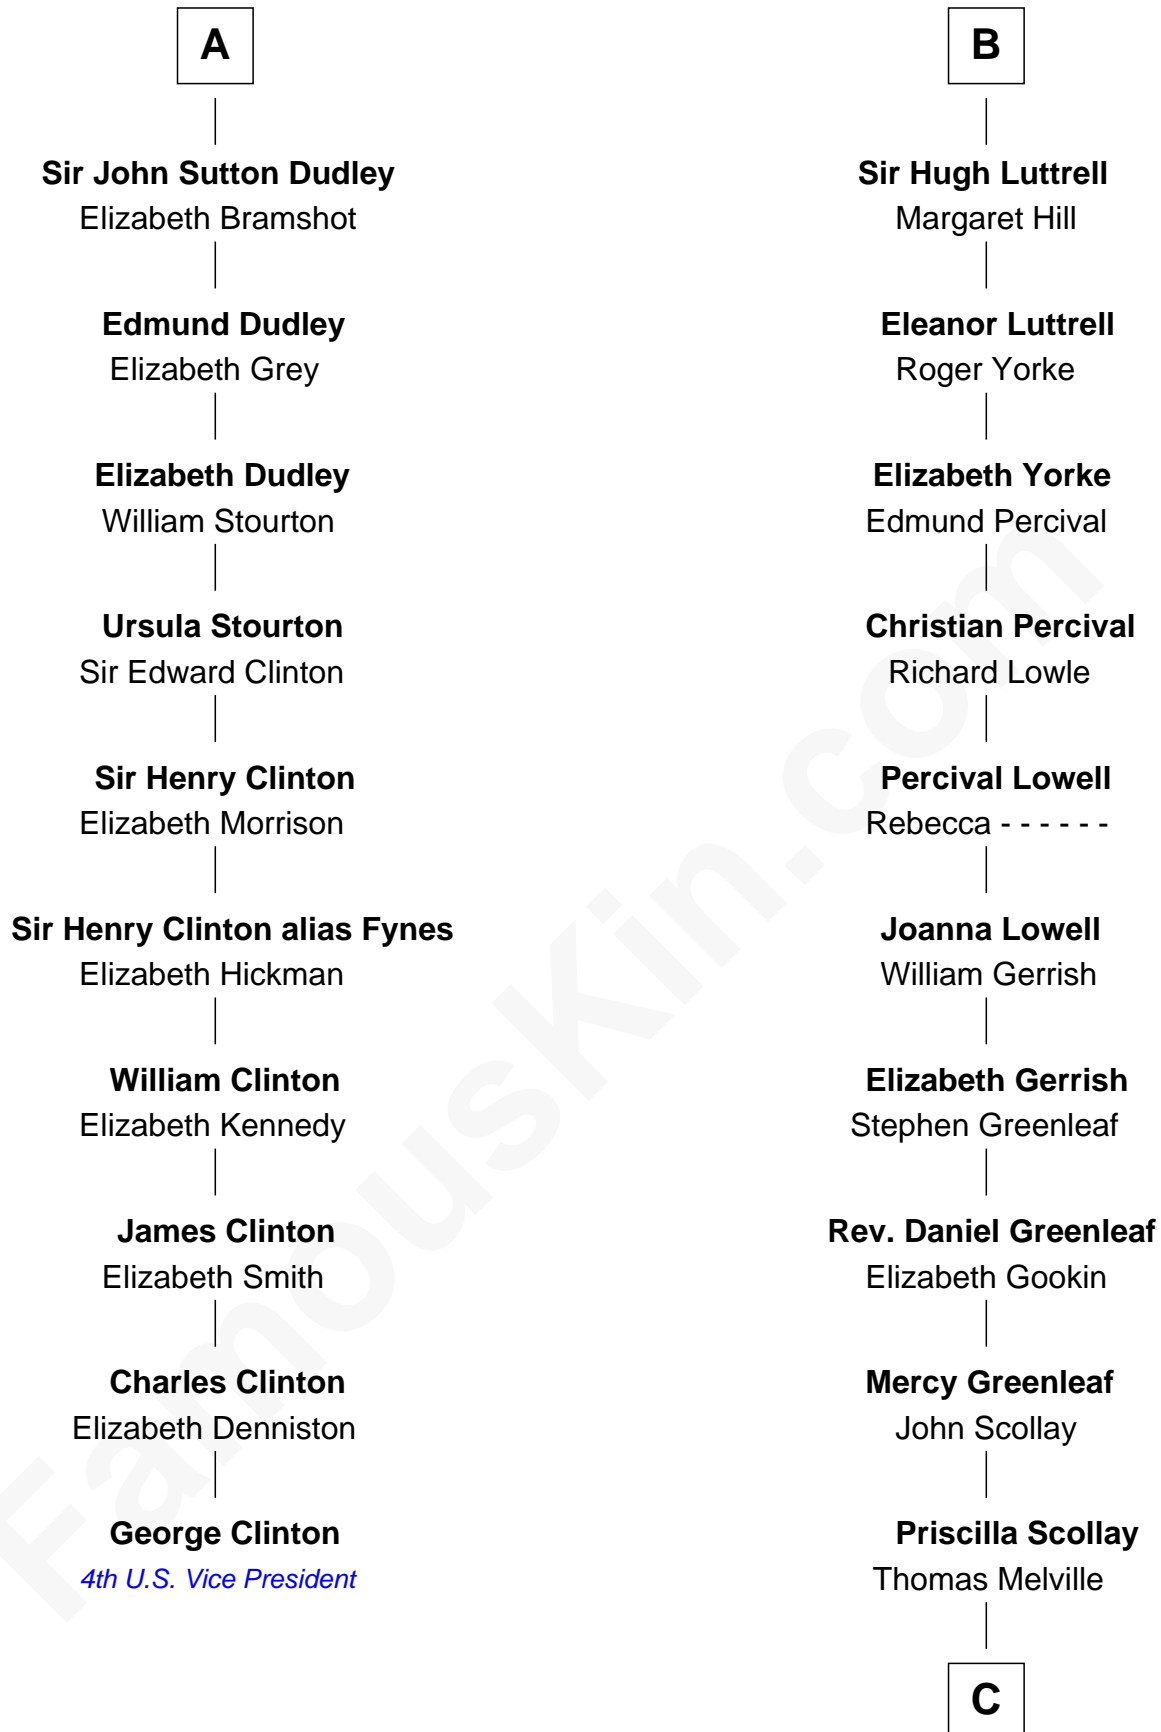

FamousKin.com Relationship Chart of

George Clinton

4th U.S. Vice President

16th cousin 2 times removed of

Herman Melville

Author of Moby Dick

Sir Hugh le Despencer

Aveline Basset

Alice le Despenser

Sir John Sutton

Sir John Sutton

Constance Blount

Sir John Sutton

Elizabeth Berkeley

A

Eleanor le Despencer

Catherine de Beaumont

Sir John Luttrell

Margaret Touchet

Sir James Luttrell

Elizabeth Courtenay

B

C

—
Allan Melville
Maria Gansevoort
—
Herman Melville
Author of Moby Dick