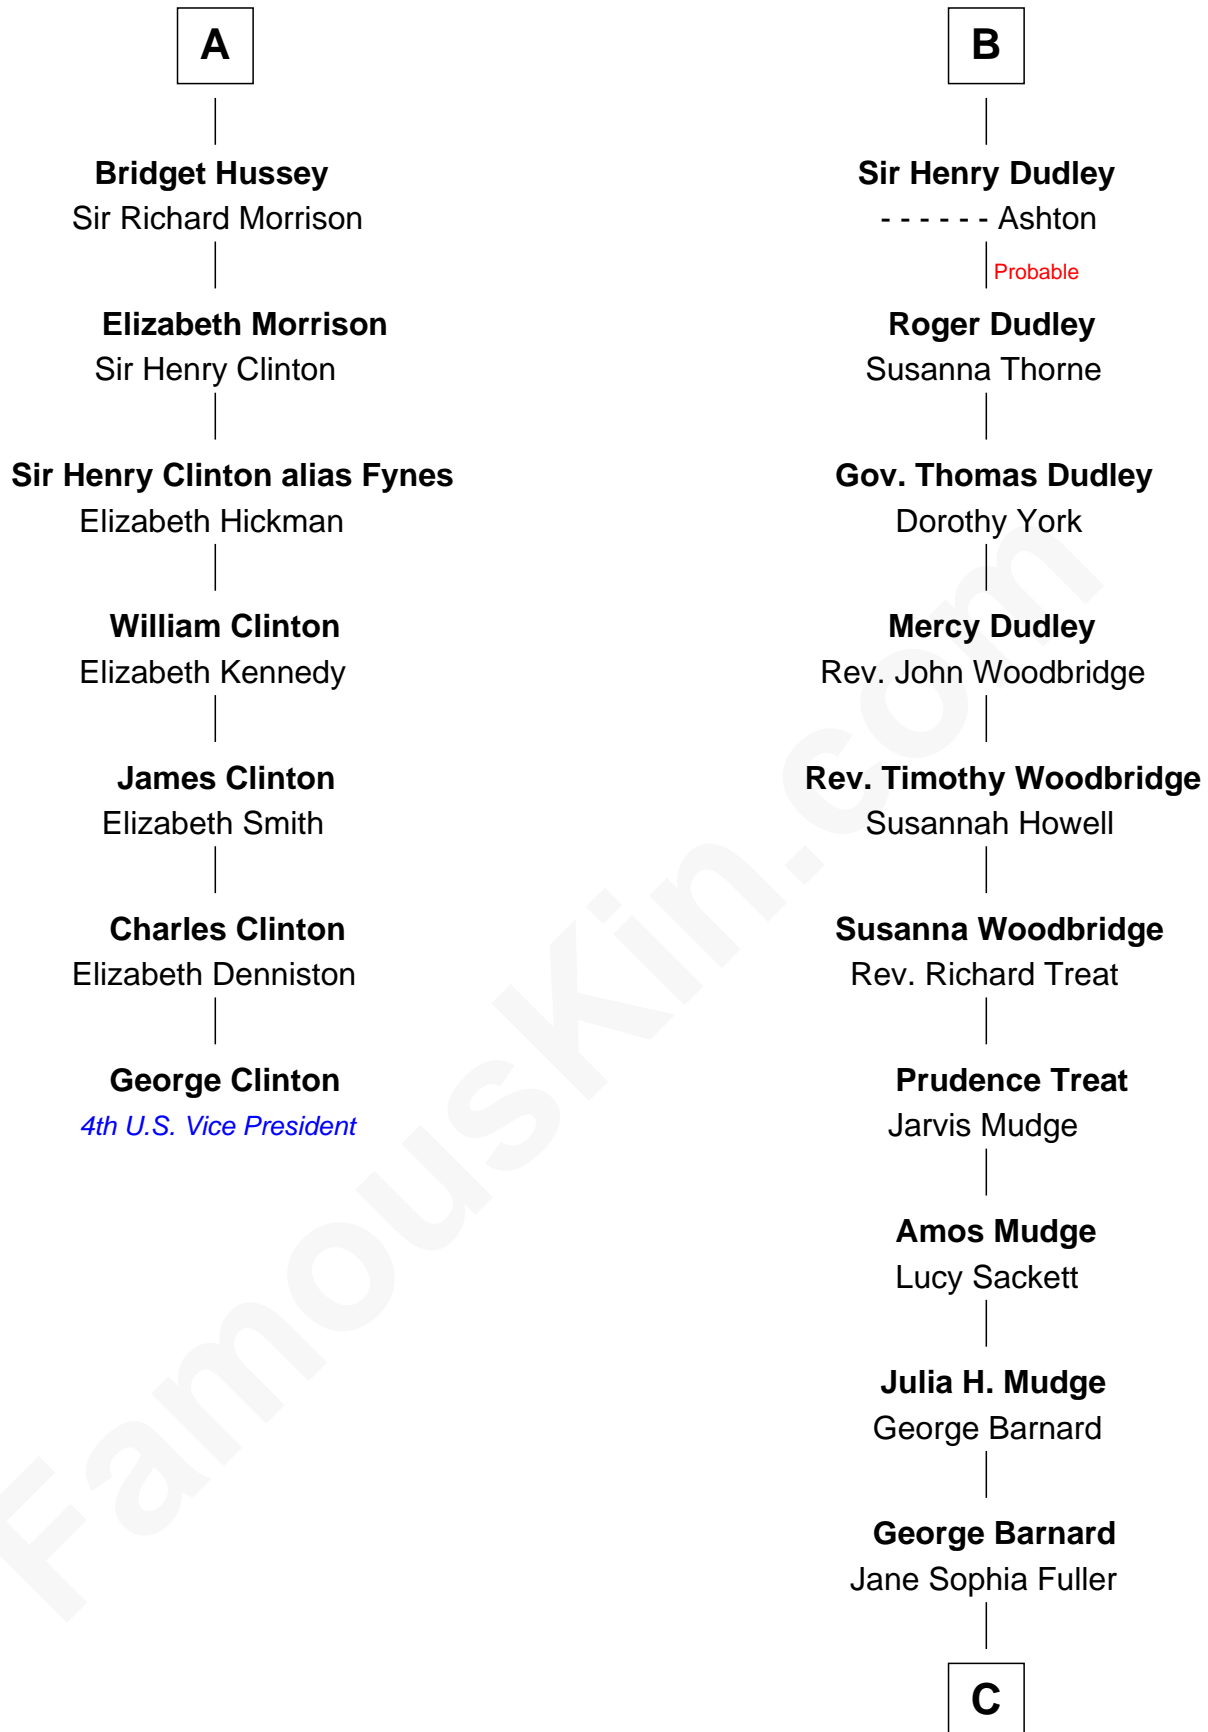

FamousKin.com Relationship Chart of

George Clinton

4th U.S. Vice President

13th cousin 6 times removed of

Dick Clark

Radio and TV Host

Henry Plantagenet
Maud de Chaworth

Henry of Lancaster
Isabella de Beaumont

Blanche of Lancaster
John of Gaunt

Elizabeth of Lancaster
John de Holand

Constance de Holand
Sir John Grey

Sir Edmund Grey
Katherine Percy

George Grey
Catherine Herbert

Anne Grey
Sir John Hussey

A

Eleanor Plantagenet
Richard Fitzalan

Alice Fitzalan
Sir Thomas de Holand

Eleanor Holand
Edward Cherleton

Joyce Cherleton
Sir John Tiptoft

Joyce Tiptoft
Sir Edmund Sutton

Sir Edward Sutton
Cecily Willoughby

Sir John Sutton
Cecily Grey

B

C

Charles Fuller Barnard

Anna May Aldridge

Julia Fuller Barnard

Richard Augustus Clark

Dick Clark

Radio and TV Host

FamousKin.com