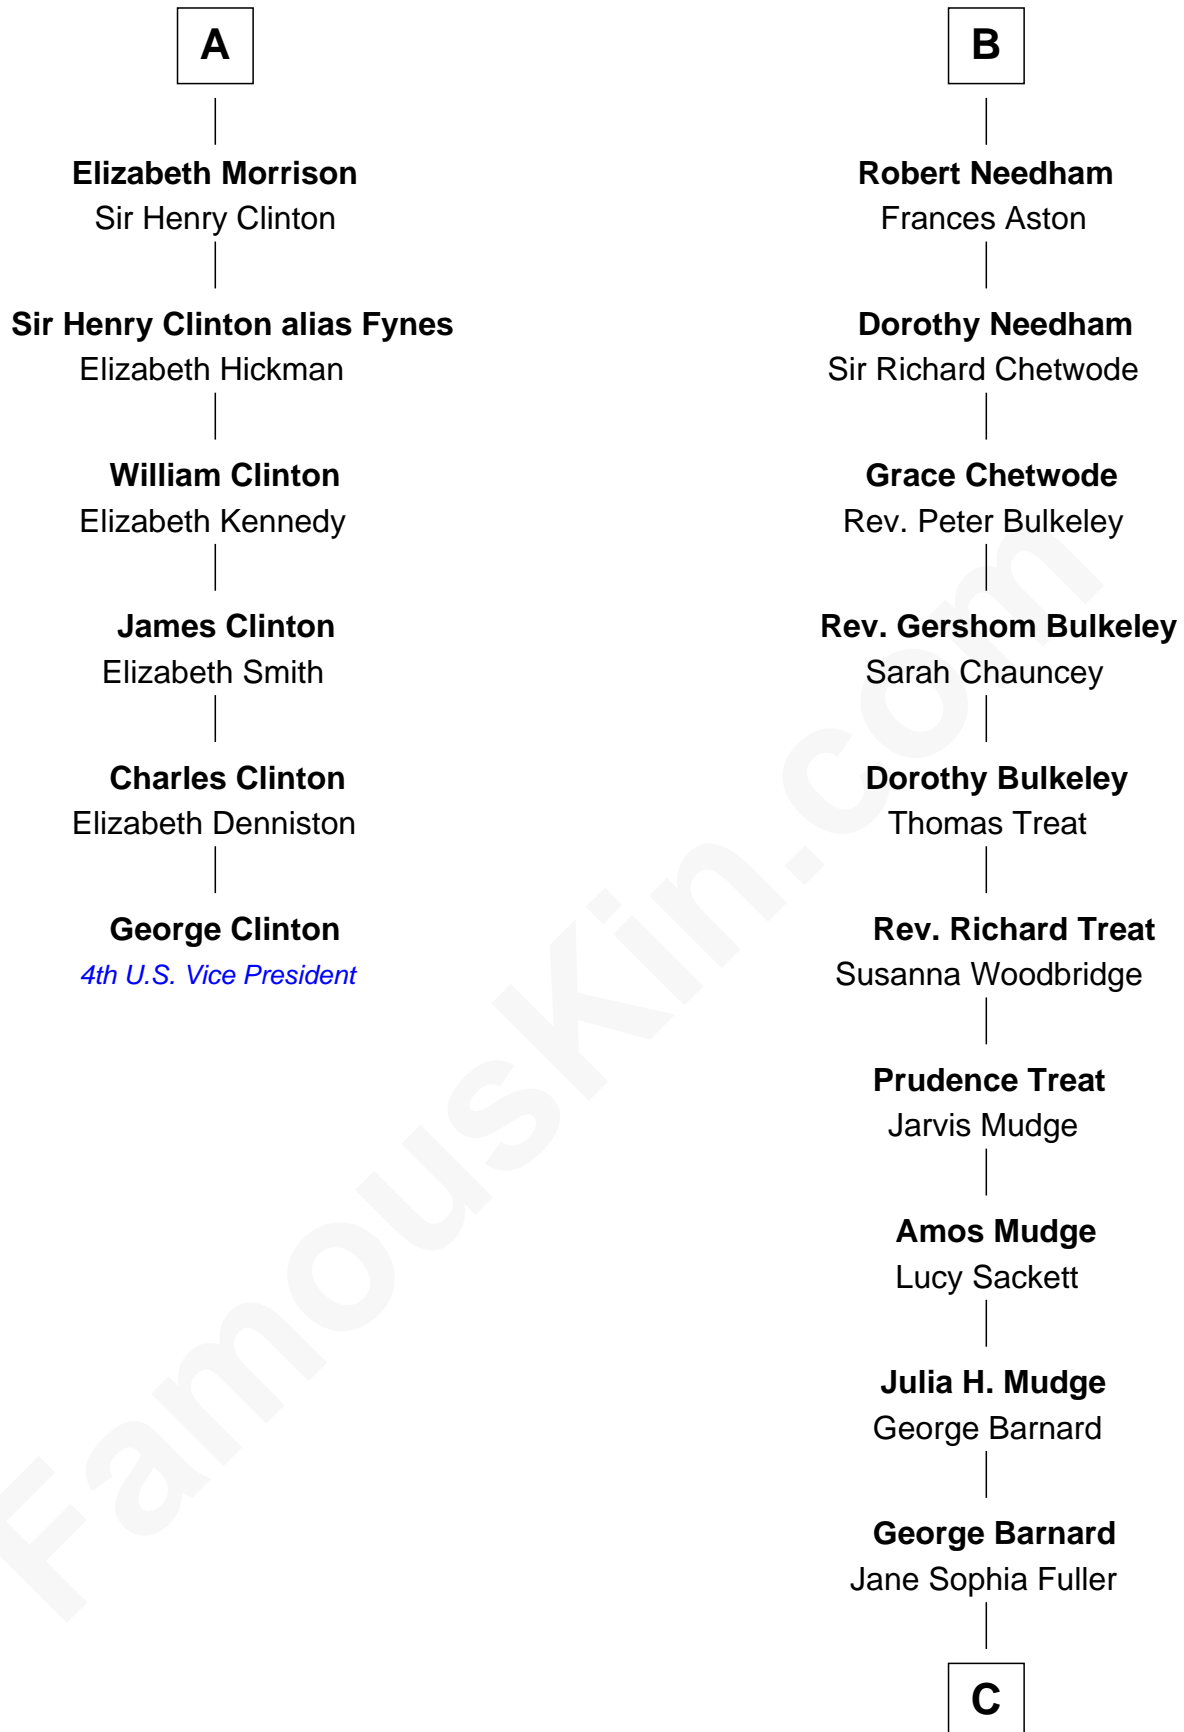

FamousKin.com Relationship Chart of

George Clinton

4th U.S. Vice President

12th cousin 7 times removed of

Dick Clark

Radio and TV Host

Sir William de Ros
Margery de Badlesmere

Thomas de Ros
Beatrice de Stafford

Margaret de Ros
Sir Reynold Grey

Sir John Grey
Constance de Holand

Sir Edmund Grey
Katherine Percy

George Grey
Catherine Herbert

Anne Grey
Sir John Hussey

Bridget Hussey
Sir Richard Morrison

A

Maud de Roos
John de Welles

Anne de Welles
James Butler

James Butler
Joan Beauchamp

Elizabeth Butler
John Talbot

Sir Gilbert Talbot
Audrey Cotton

Sir John Talbot
Margaret Troutbeck

Anne Talbot
Thomas Needham

B

C

Charles Fuller Barnard

Anna May Aldridge

Julia Fuller Barnard

Richard Augustus Clark

Dick Clark

Radio and TV Host

FamousKin.com