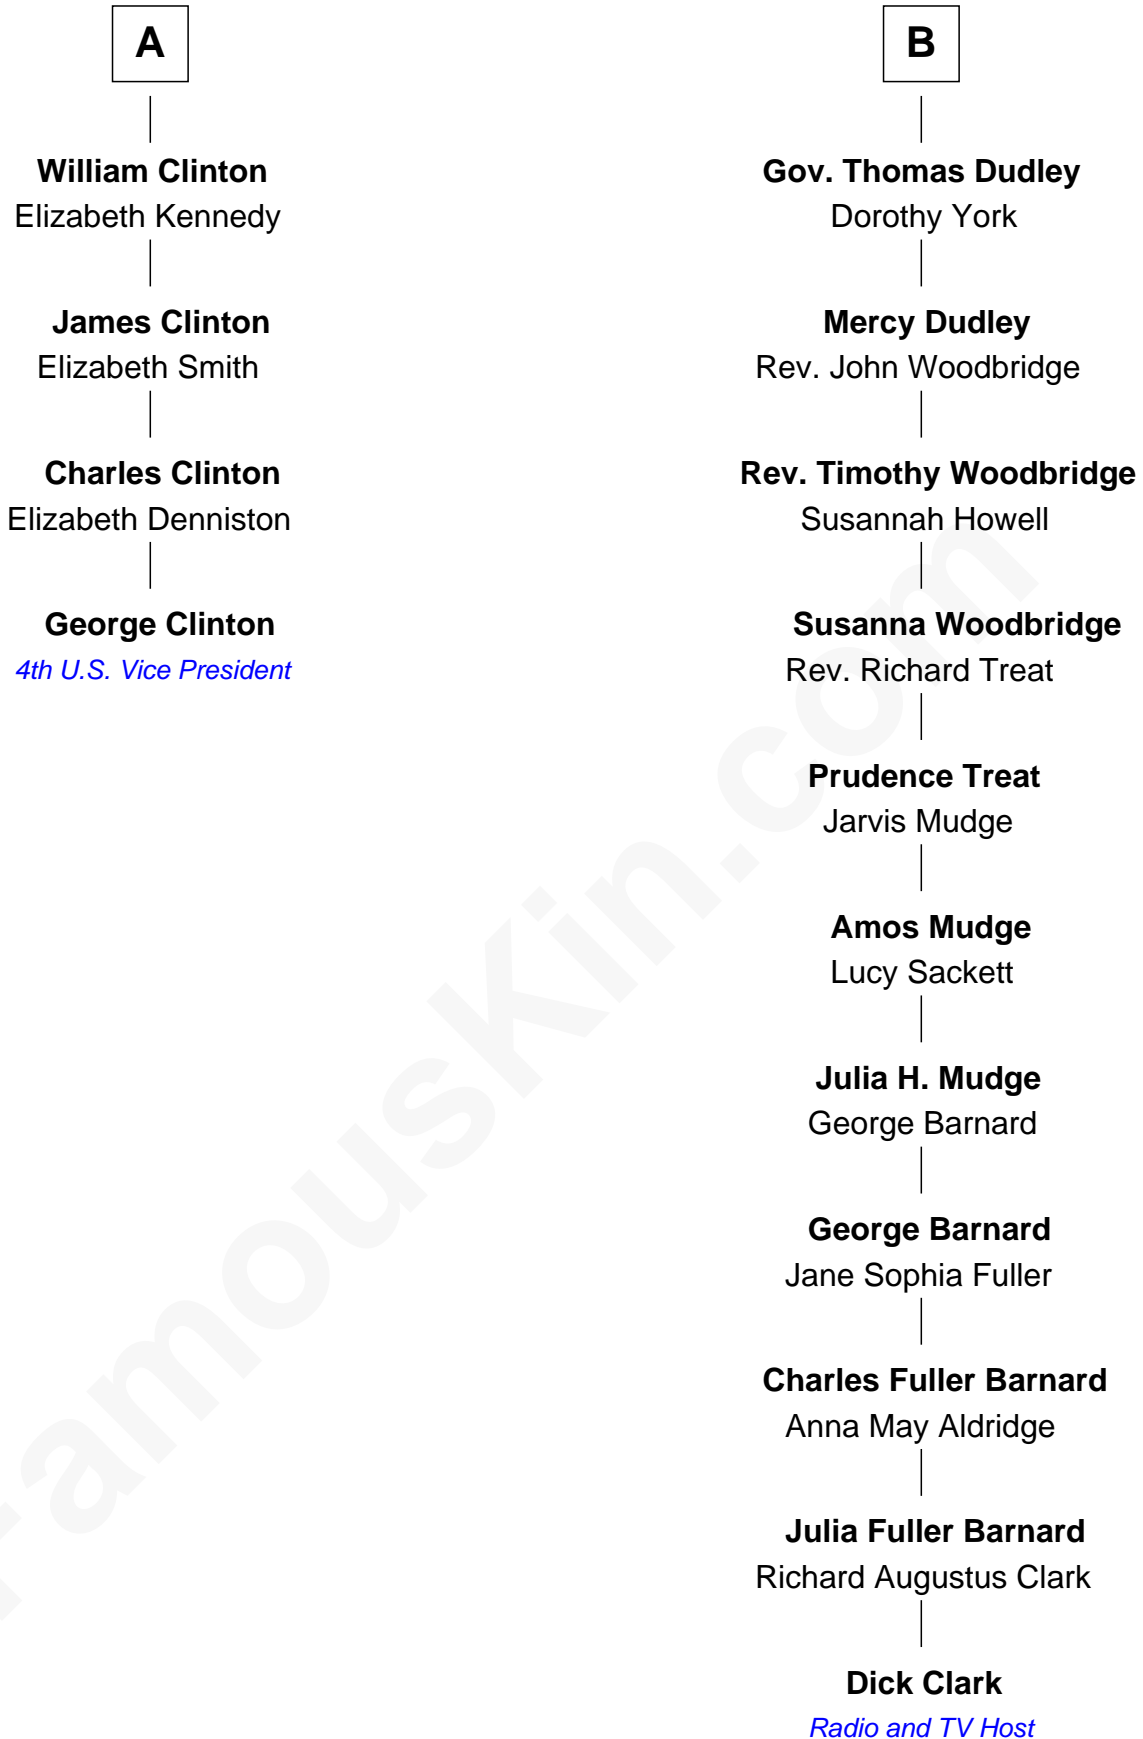

FamousKin.com Relationship Chart of

George Clinton

4th U.S. Vice President

10th cousin 7 times removed of

Dick Clark

Radio and TV Host

Sir Reynold Grey

Margaret de Ros

Sir John Grey
Constance de Holand

Sir Edmund Grey
Katherine Percy

George Grey
Catherine Herbert

Anne Grey
Sir John Hussey

Bridget Hussey
Sir Richard Morrison

Elizabeth Morrison
Sir Henry Clinton

Sir Henry Clinton alias Fynes
Elizabeth Hickman

A

Margaret Grey
Sir William Bonville

William Bonville
Elizabeth Harington

William Bonville
Katherine Neville

Cecily Bonville
Thomas Grey

Cecily Grey
Sir John Sutton

Sir Henry Dudley
----- Ashton

Probable

Roger Dudley
Susanna Thorne

B

Dick Clark photo by [Alan Light](#) (CC BY 2.0)