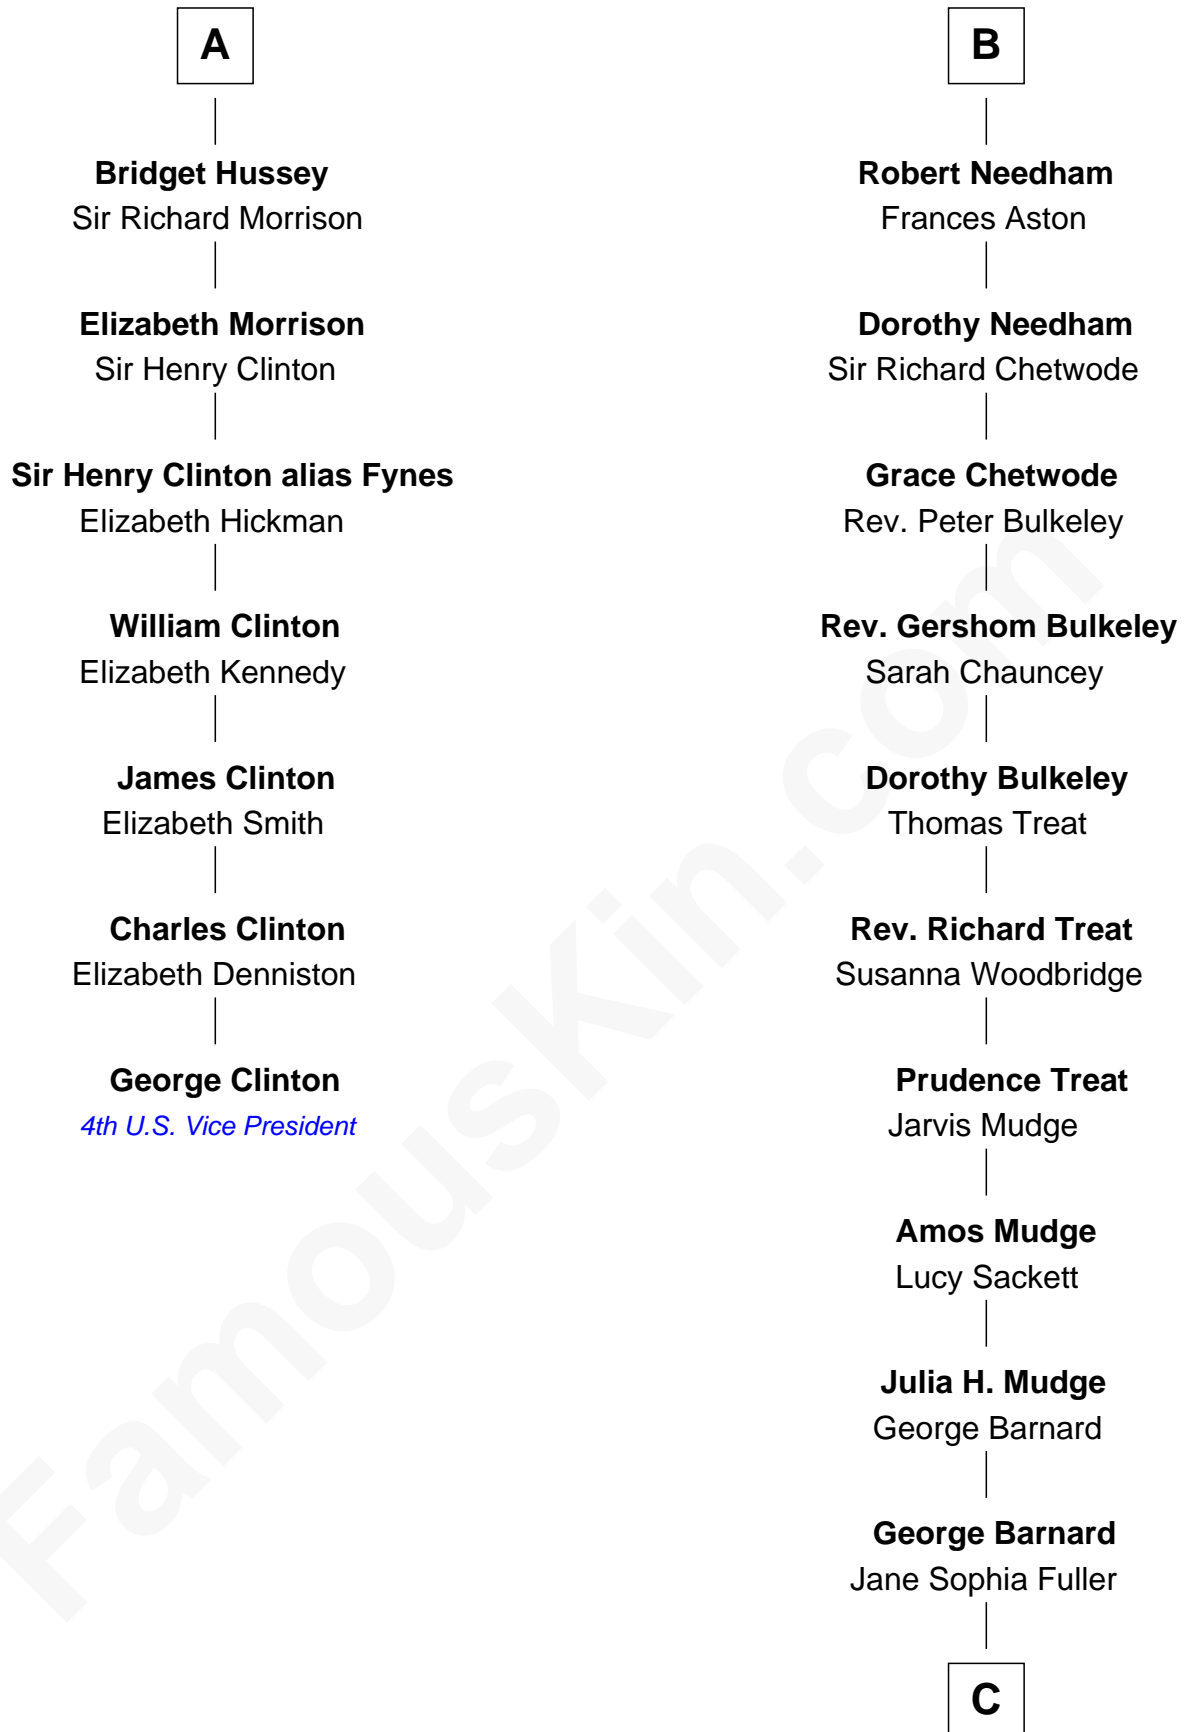

FamousKin.com Relationship Chart of

George Clinton

4th U.S. Vice President

13th cousin 6 times removed of

Dick Clark

Radio and TV Host

C

Charles Fuller Barnard

Anna May Aldridge

Julia Fuller Barnard

Richard Augustus Clark

Dick Clark

Radio and TV Host

FamousKin.com