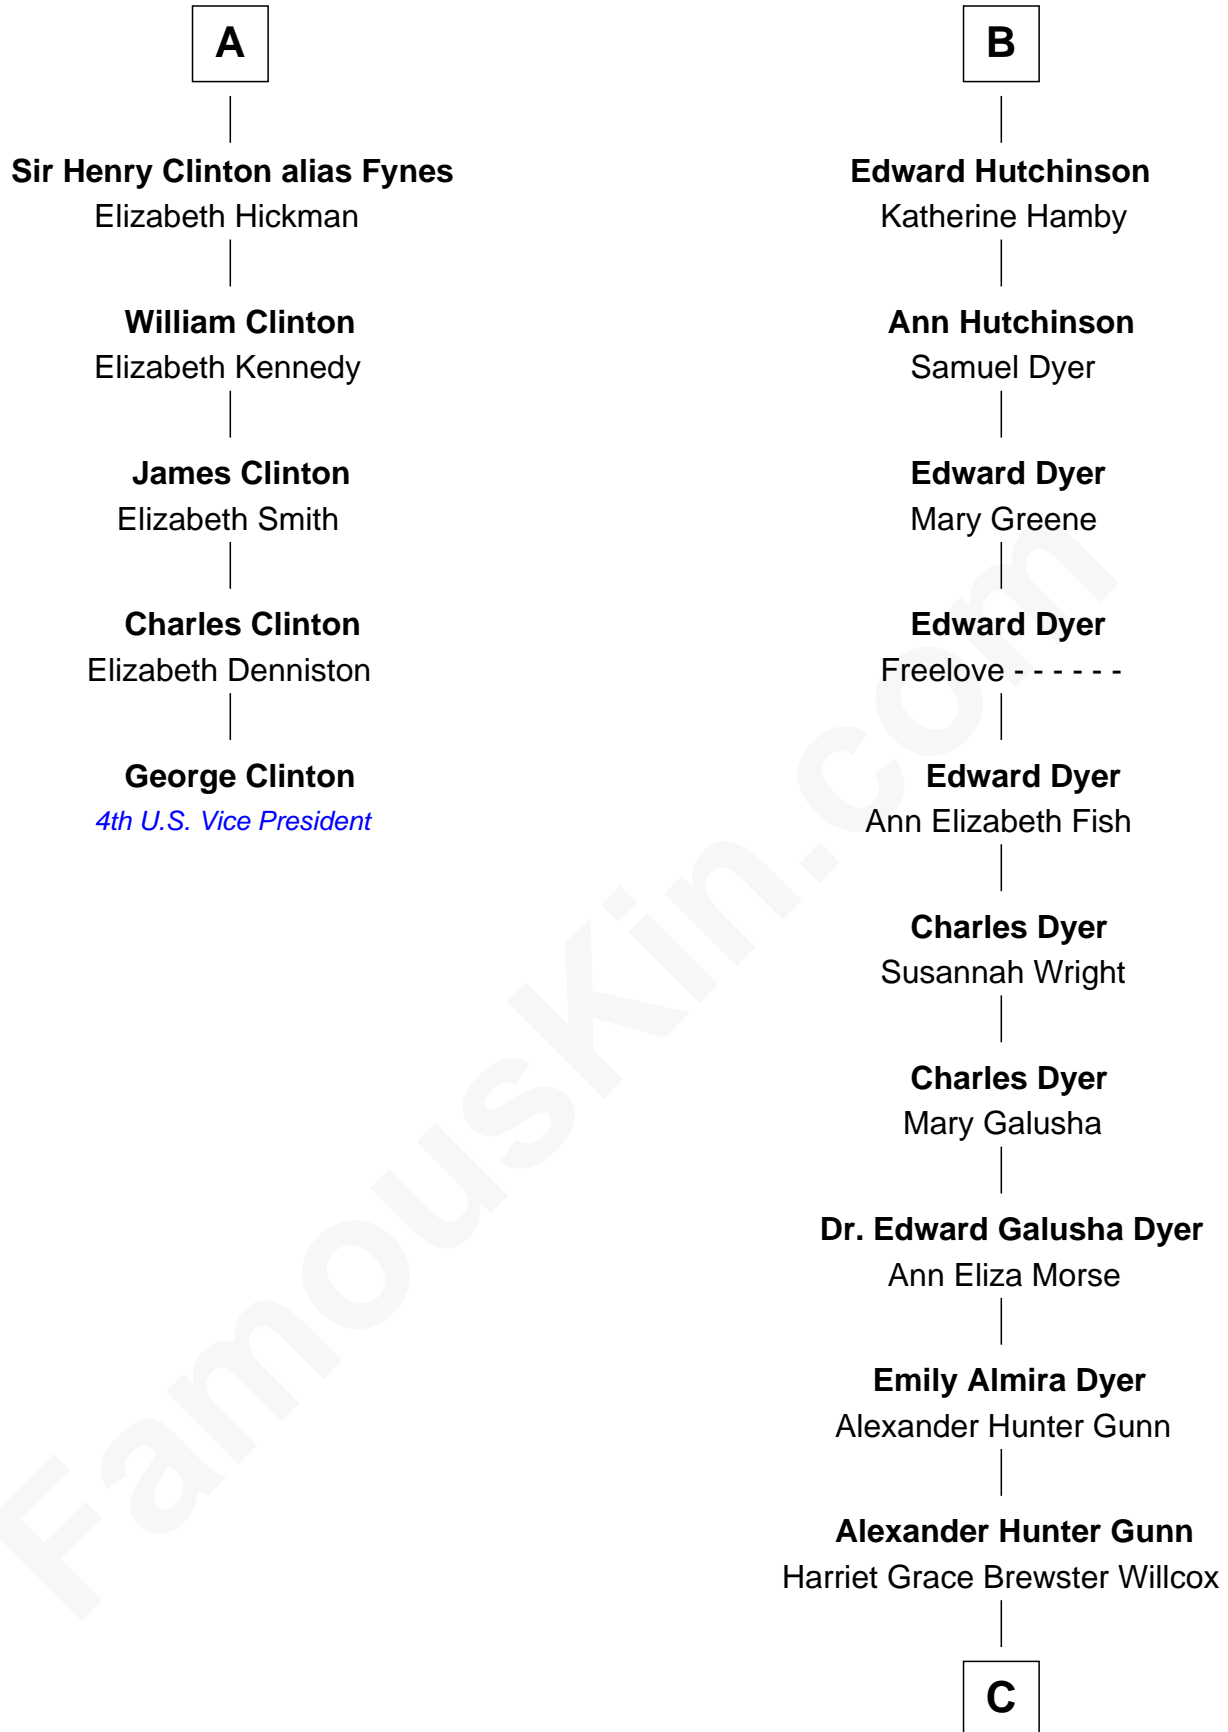

FamousKin.com Relationship Chart of

George Clinton

4th U.S. Vice President

11th cousin 8 times removed of

Andrew Shue

TV Actor

Sir Walter Blount

Sancha de Ayala

C

Mary Brewster Gunn
Adoniram Judson Wells

Anne Brewster Wells
James William Shue

Andrew Shue
TV Actor

FamousKin.com