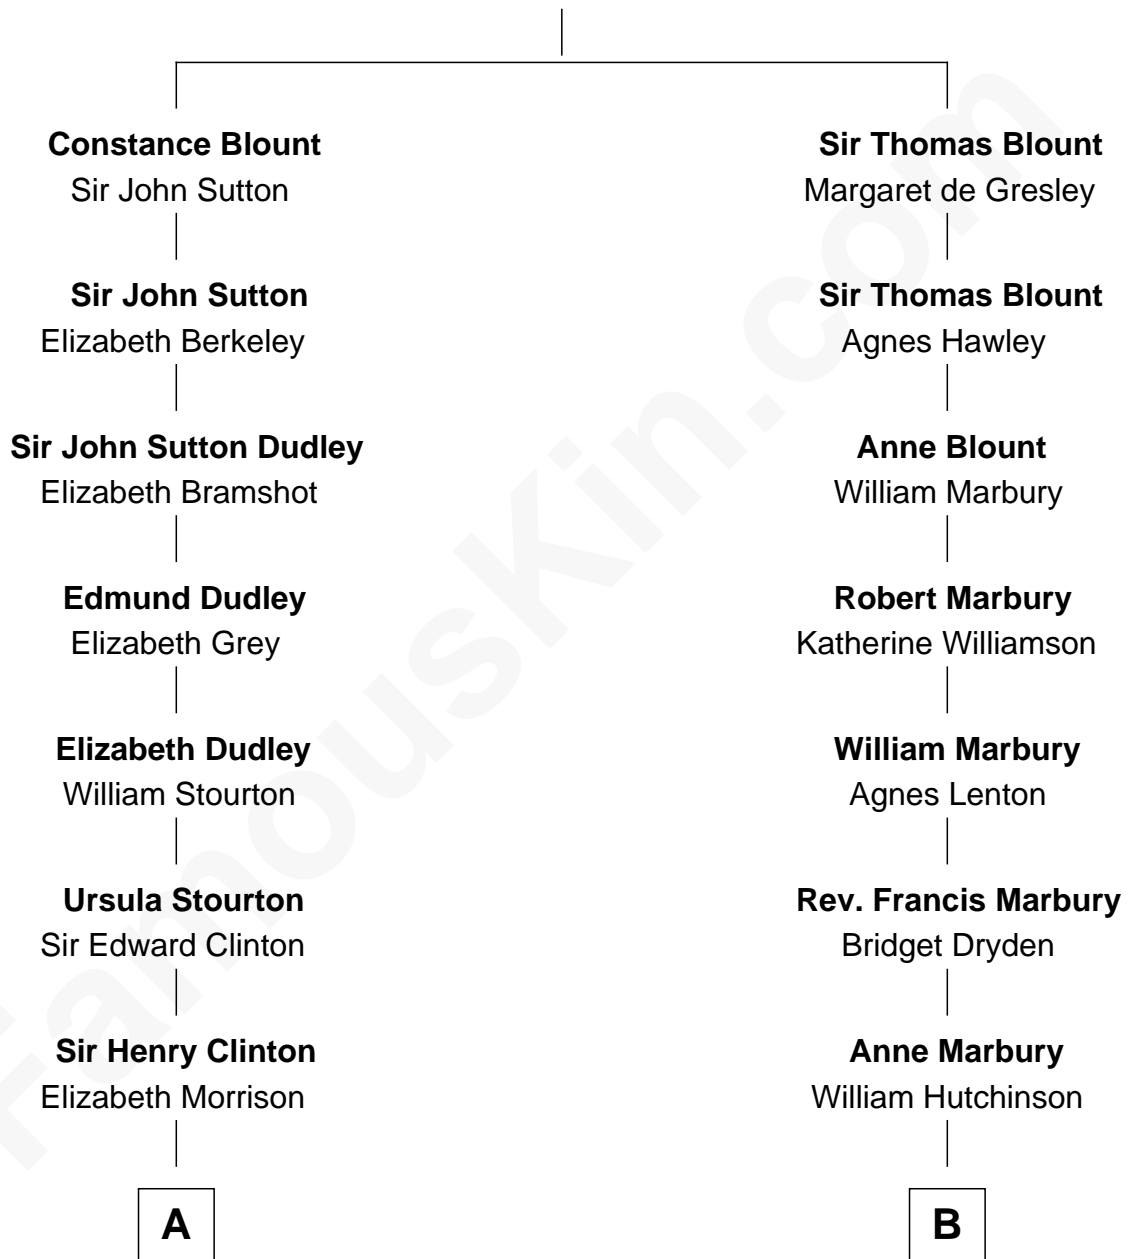

FamousKin.com Relationship Chart of

George Clinton

4th U.S. Vice President

11th cousin 8 times removed of

Andrew Shue

TV Actor

Sir Walter Blount

Sancha de Ayala

C

Mary Brewster Gunn
Adoniram Judson Wells

Anne Brewster Wells
James William Shue

Andrew Shue
TV Actor

FamousKin.com