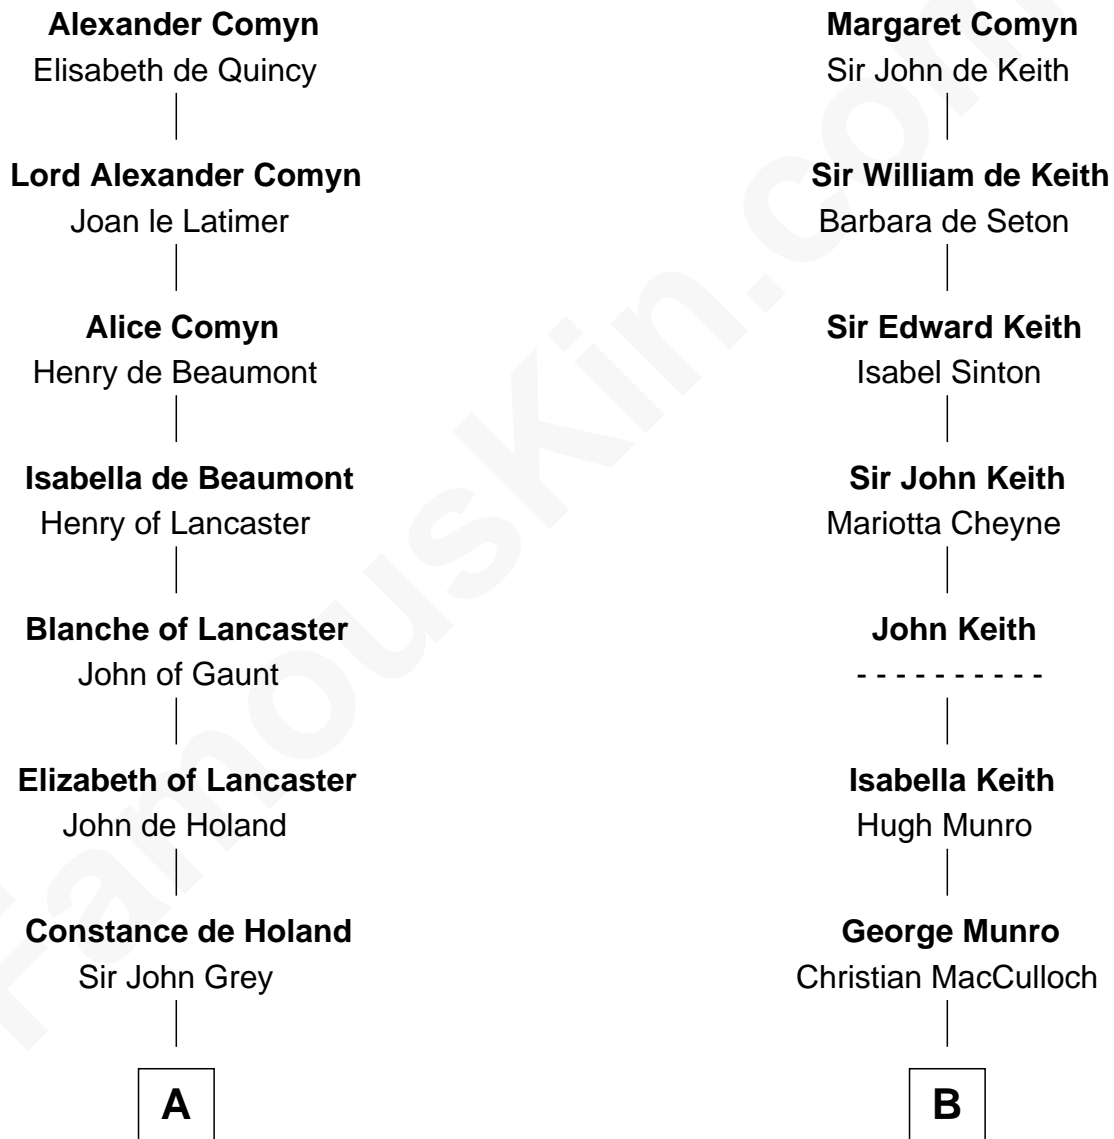

FamousKin.com Relationship Chart of

George Clinton

4th U.S. Vice President

16th cousin 4 times removed of

Nathaniel Philbrick

Author of In the Heart of the Sea

William Comyn

Marjory - - - - -