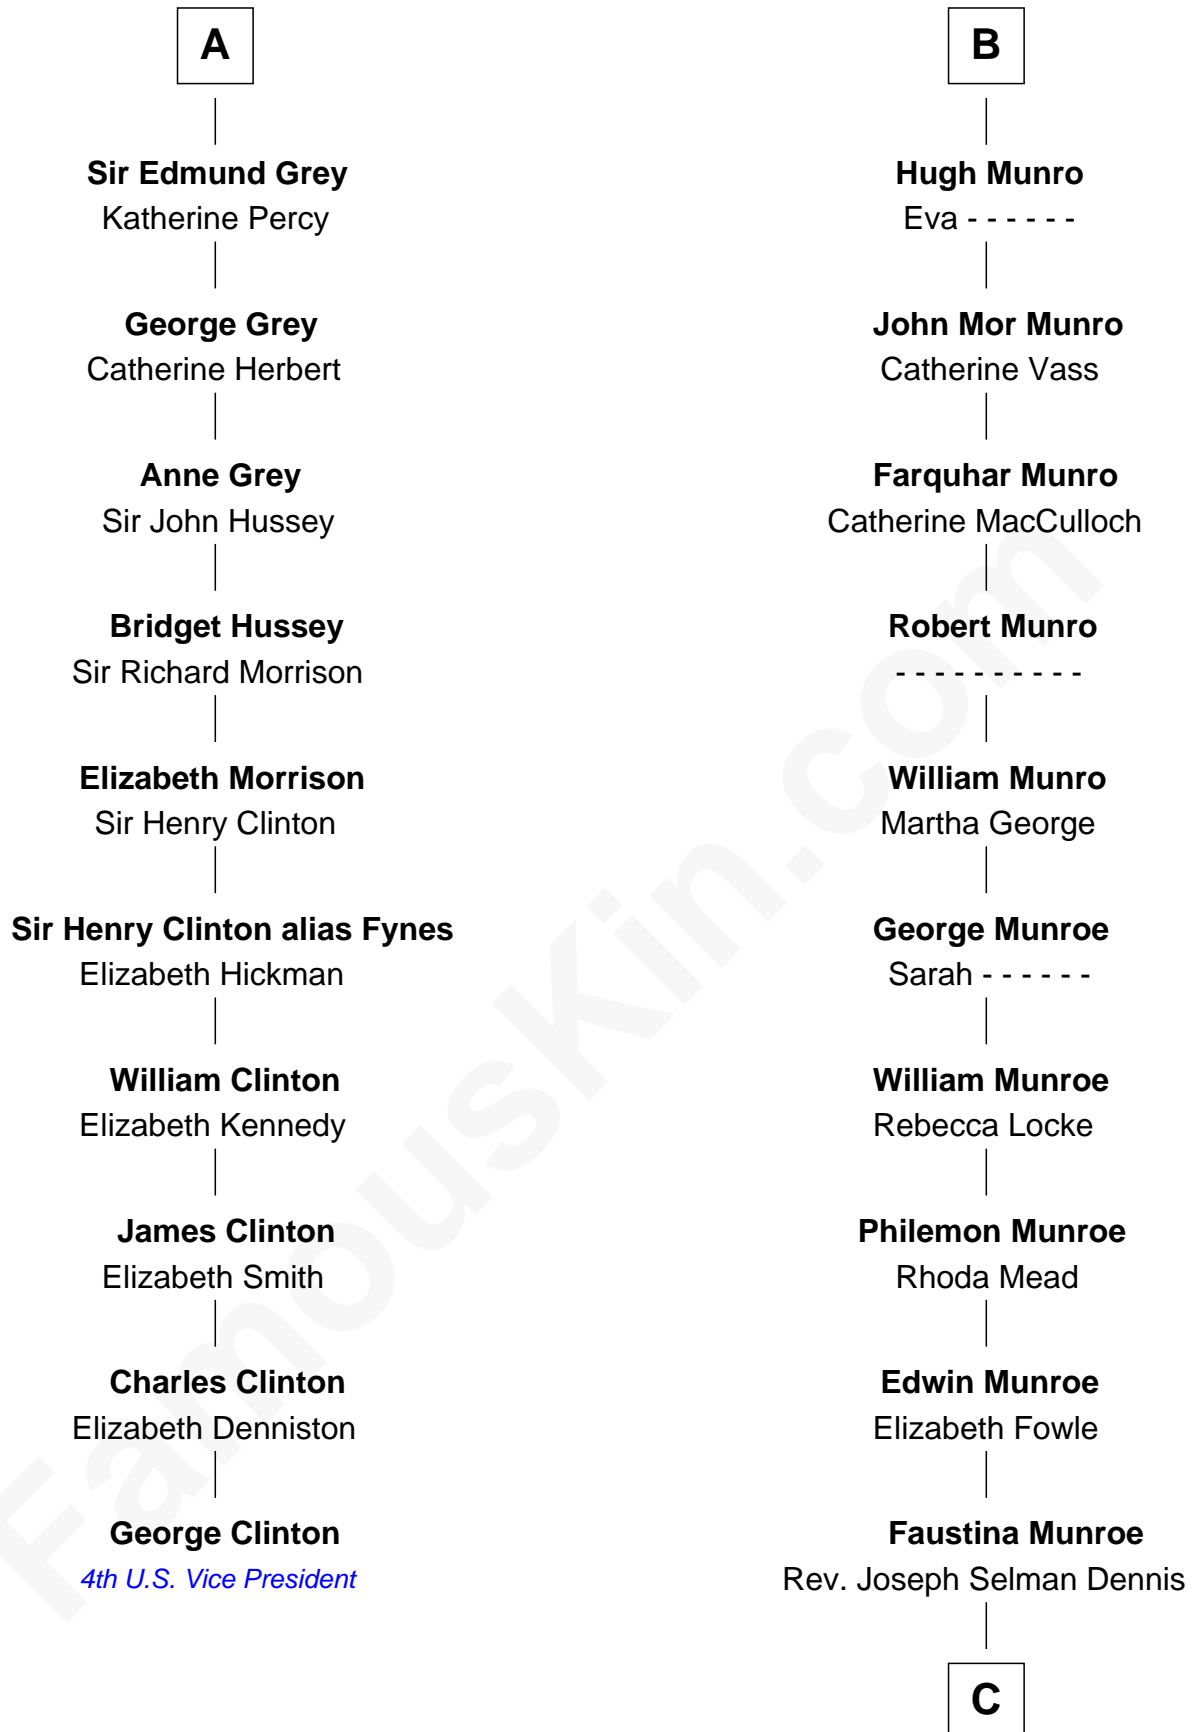

FamousKin.com Relationship Chart of

George Clinton

4th U.S. Vice President

16th cousin 4 times removed of

Nathaniel Philbrick

Author of In the Heart of the Sea

William Comyn

Marjory - - - - -