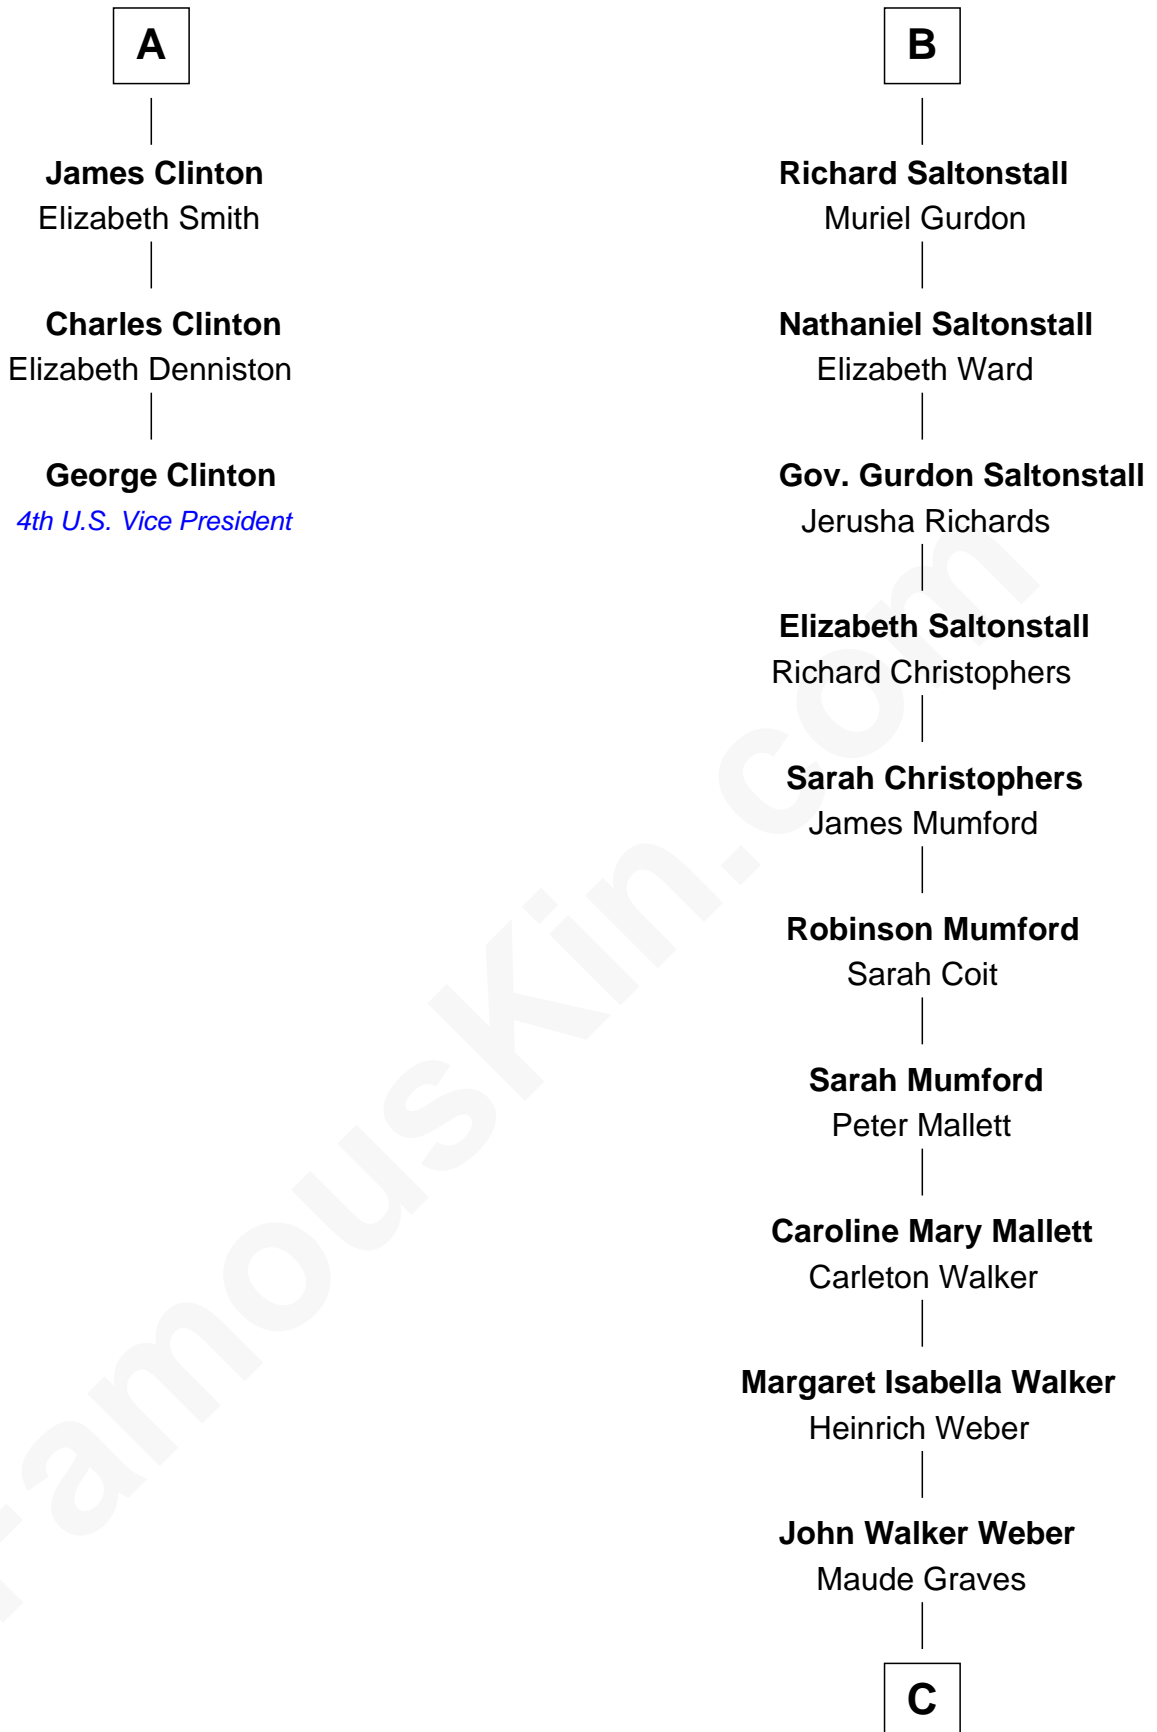

FamousKin.com Relationship Chart of

George Clinton

4th U.S. Vice President

9th cousin 10 times removed of

Carly Fiorina

CEO of Hewlett-Packard

C

Cara Carleton Weber
Harold Marvin Sneed