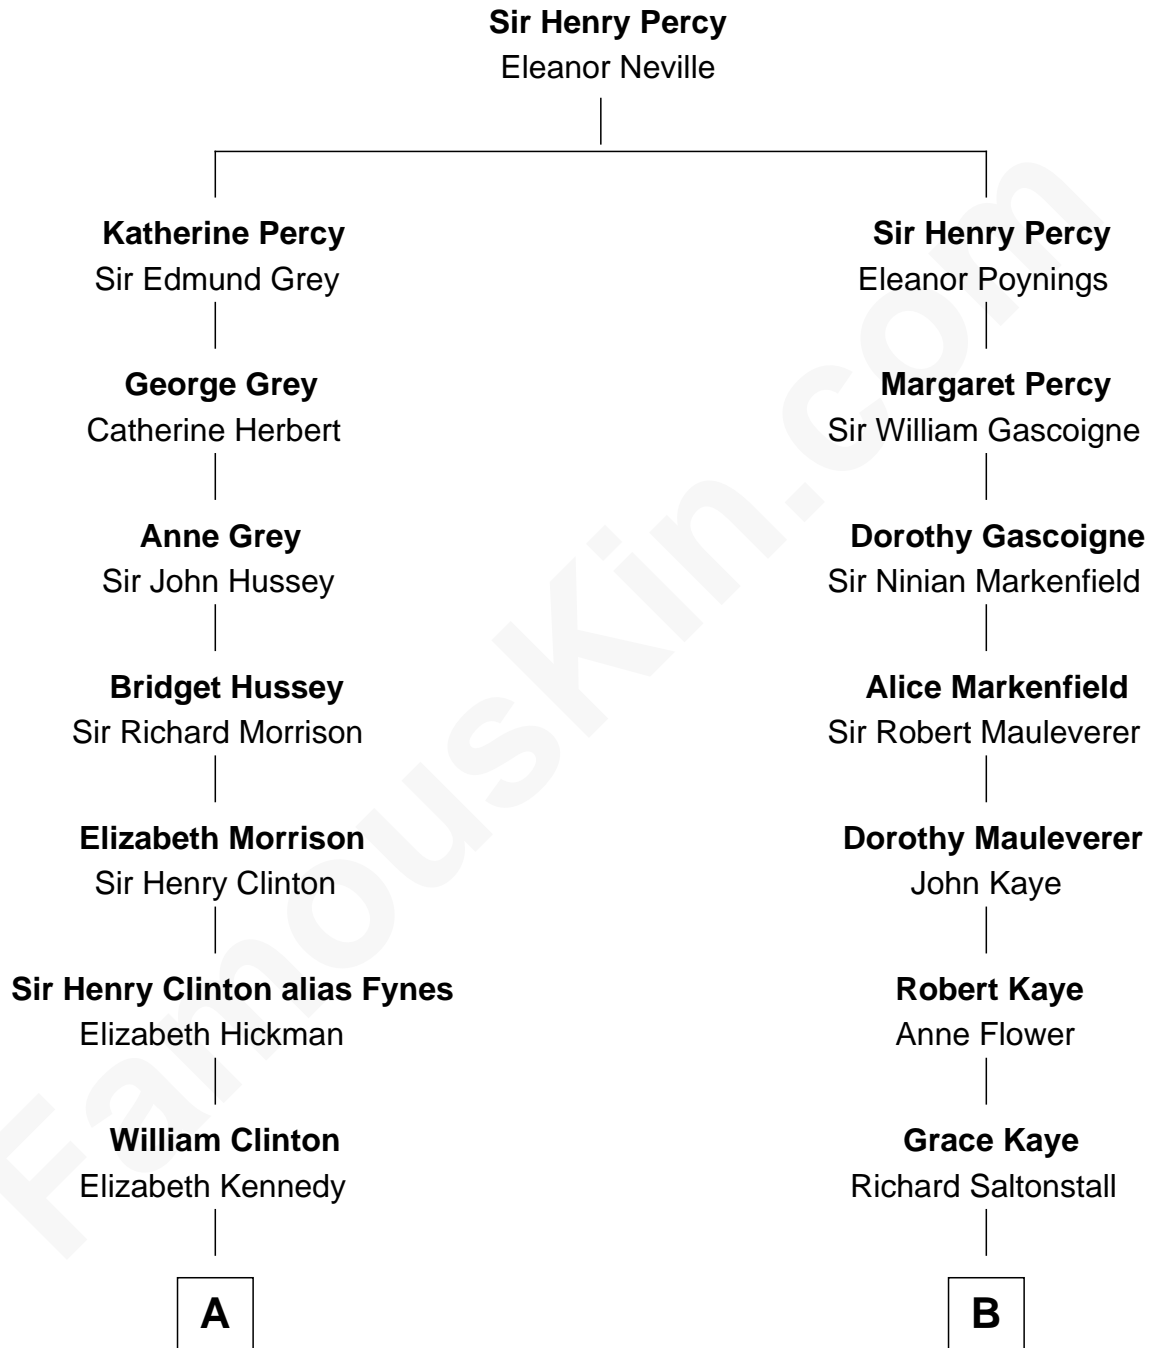

FamousKin.com Relationship Chart of

George Clinton

4th U.S. Vice President

9th cousin 10 times removed of

Carly Fiorina

CEO of Hewlett-Packard

C

Cara Carleton Weber
Harold Marvin Sneed

Joseph Tyree Sneed
Madelon Montross Juergens

Carly Fiorina
CEO of Hewlett-Packard

FamousKin.com