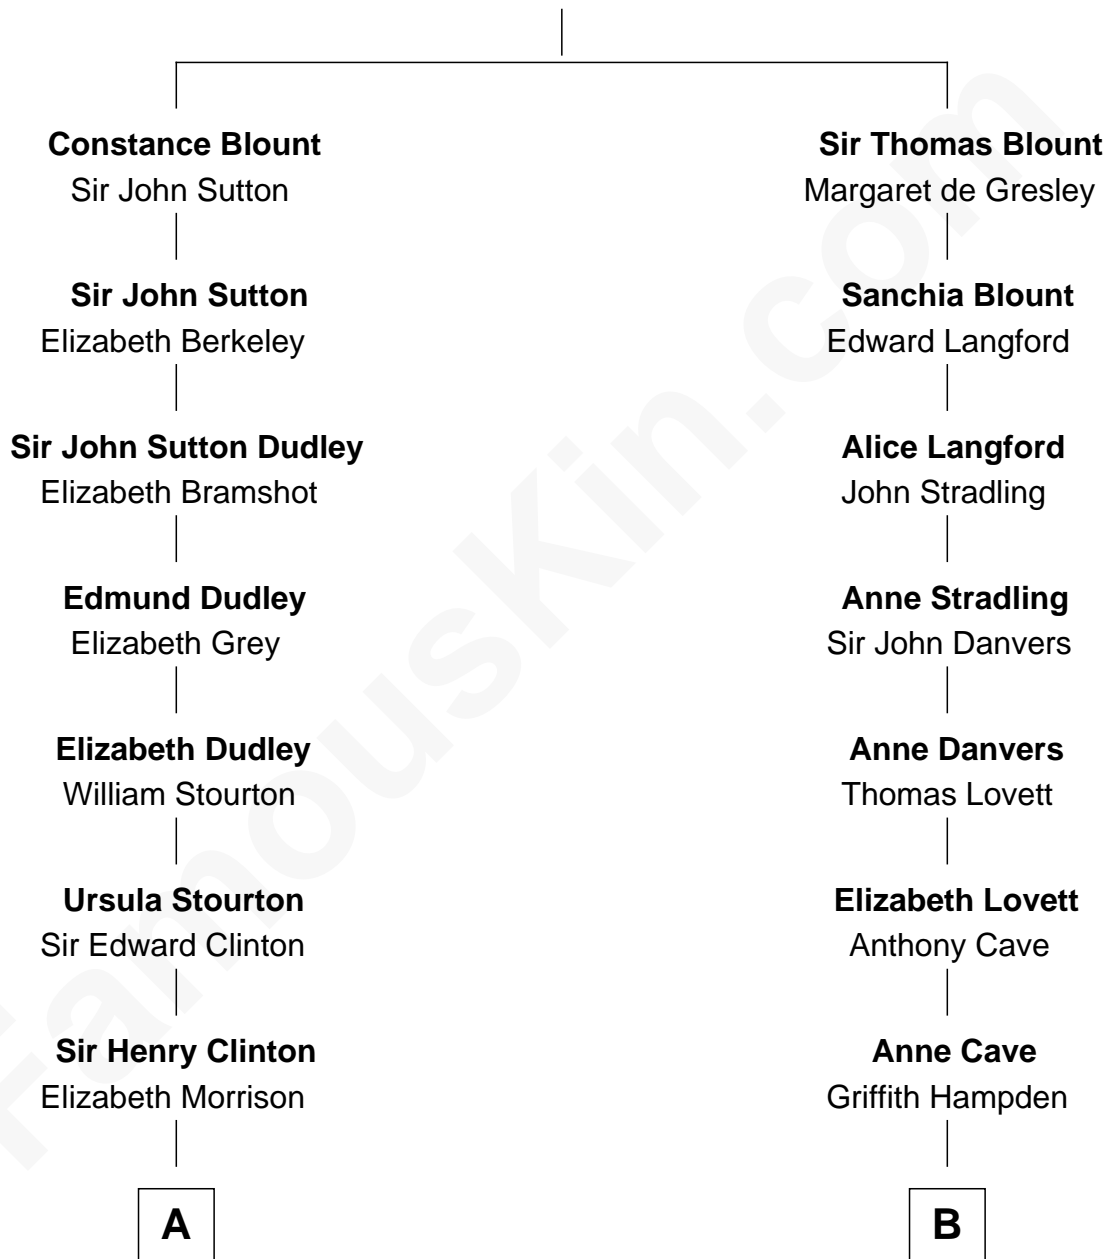

FamousKin.com Relationship Chart of

George Clinton

4th U.S. Vice President

11th cousin 7 times removed of

John McCain

U.S. Senator from Arizona

Sir Walter Blount

Sancha de Ayala

C

Adm. John Sidney McCain

Roberta Wright

John McCain

U.S. Senator from Arizona

FamousKin.com