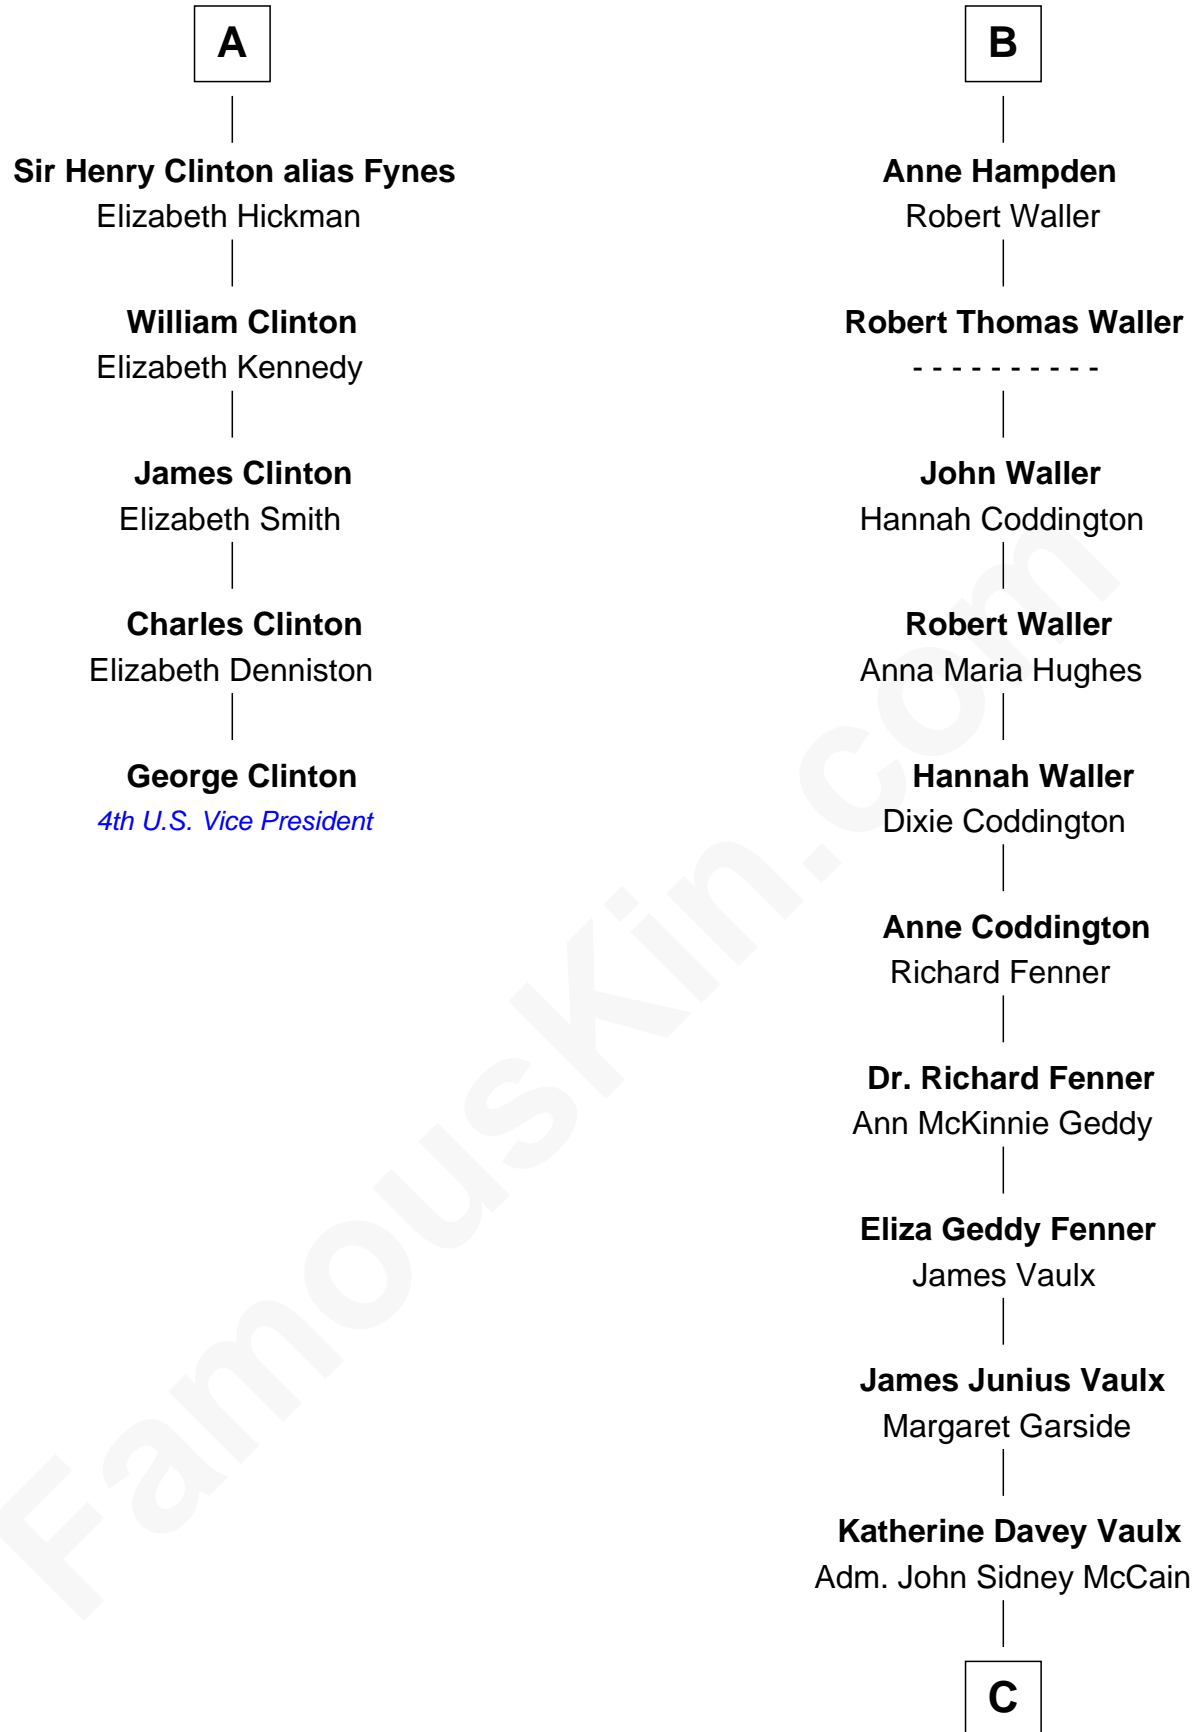

FamousKin.com Relationship Chart of

George Clinton

4th U.S. Vice President

11th cousin 7 times removed of

John McCain

U.S. Senator from Arizona

Sir Walter Blount

Sancha de Ayala

C

Adm. John Sidney McCain

Roberta Wright

John McCain

U.S. Senator from Arizona

FamousKin.com