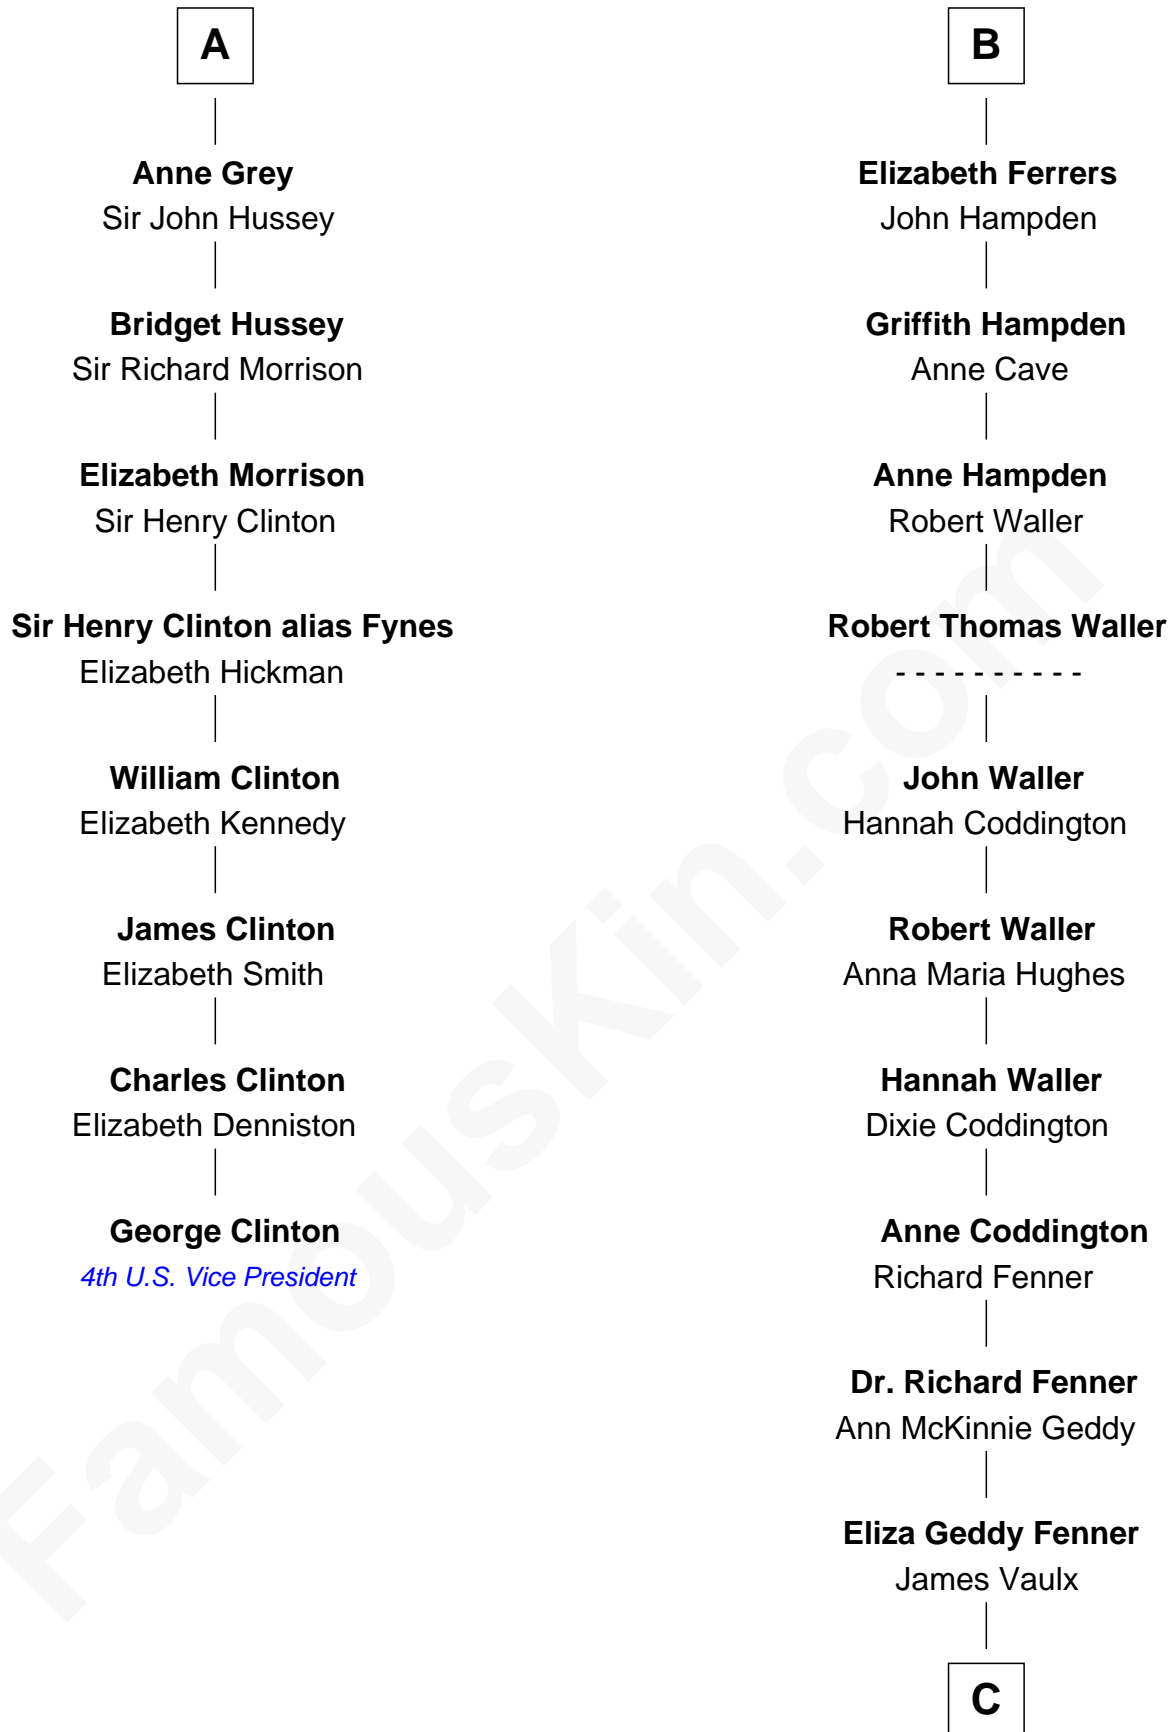

FamousKin.com Relationship Chart of

George Clinton

4th U.S. Vice President

14th cousin 6 times removed of

John McCain

U.S. Senator from Arizona

Sir Thebaud de Verdun

*with wife
Maud Mortimer*

Elizabeth Bromwich

Sir Walter Devereux

Elizabeth Merbery

Anne Devereux

William Herbert

Catherine Herbert

George Grey

A

Sir Thomas Ferrers

Elizabeth Freville

Sir Henry Ferrers

Margaret Heckstall

Sir Edward Ferrers

Constance Brome

B

C

James Junius Vaulx

Margaret Garside

Katherine Davey Vaulx

Adm. John Sidney McCain

Adm. John Sidney McCain

Roberta Wright

John McCain

U.S. Senator from Arizona