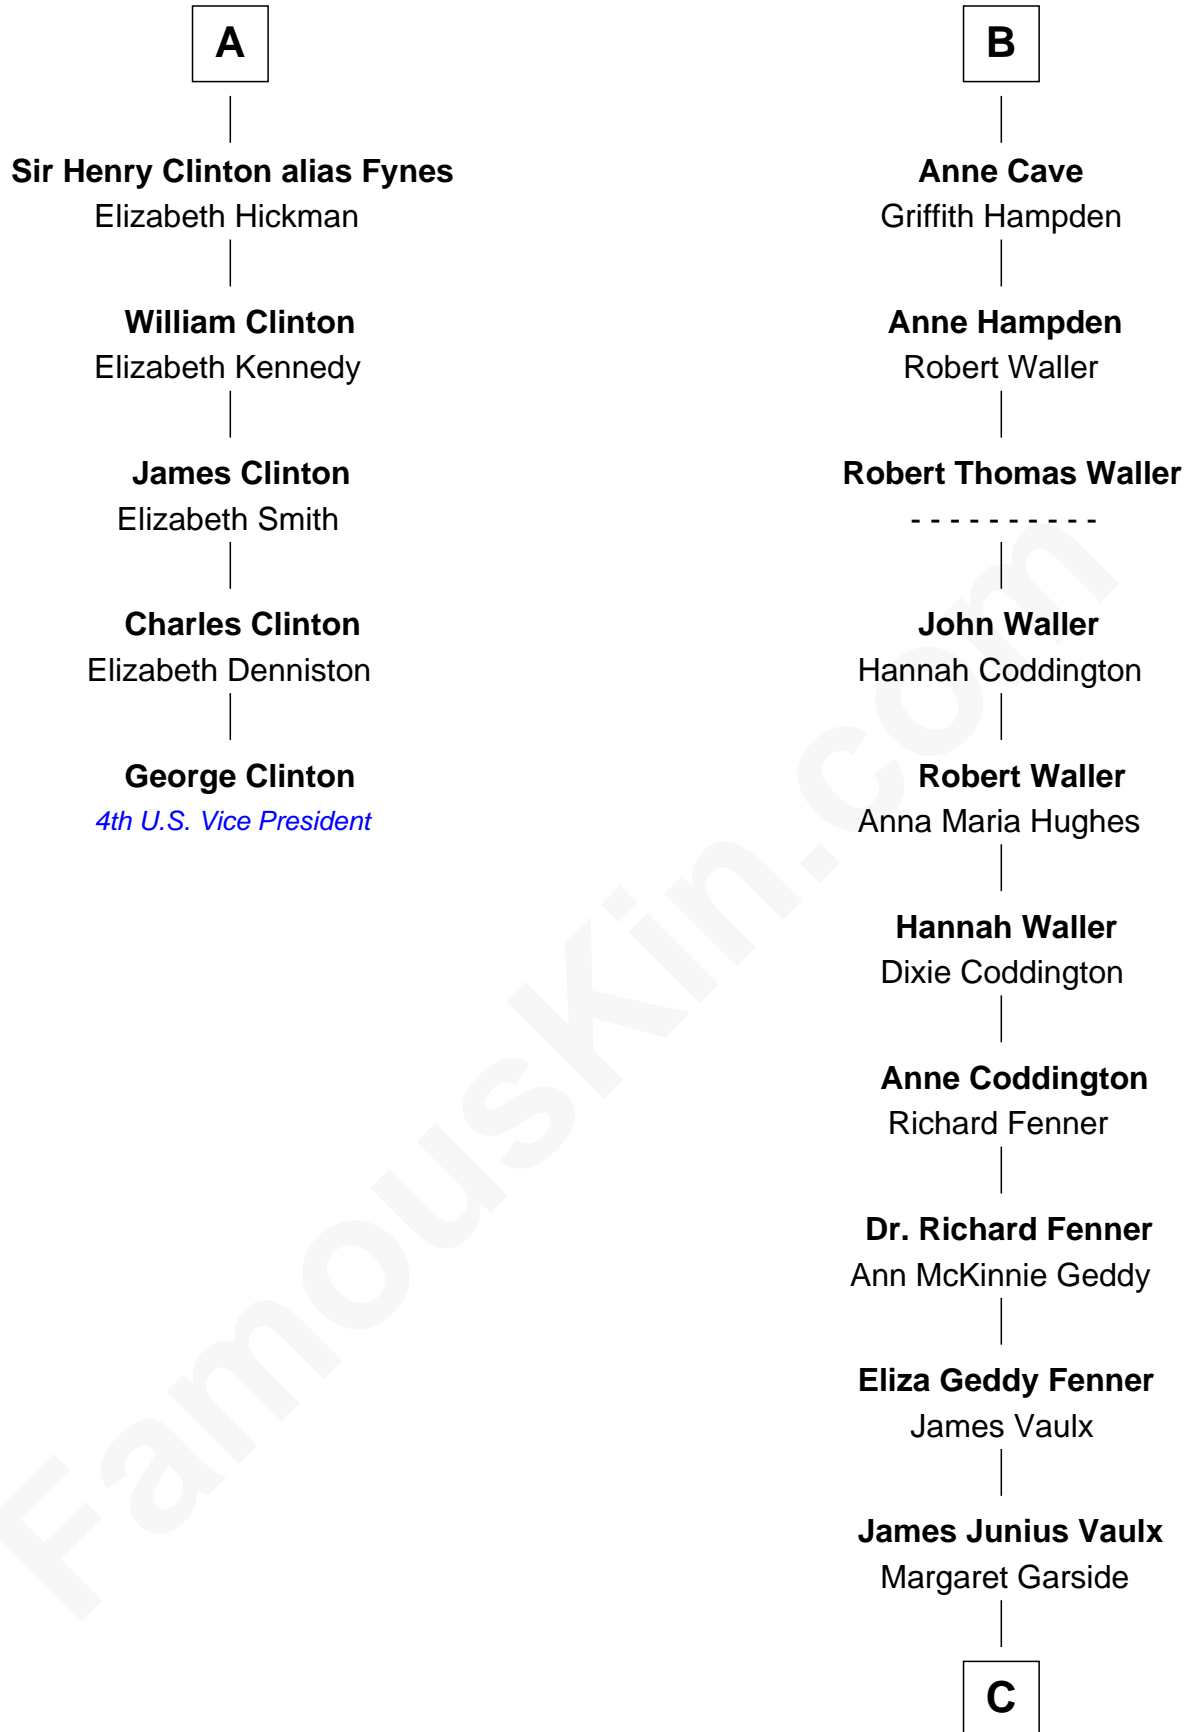

FamousKin.com Relationship Chart of

George Clinton

4th U.S. Vice President

11th cousin 8 times removed of

John McCain

U.S. Senator from Arizona

Sir Reynold de Grey

Eleanor le Strange

C

Katherine Davey Vault
Adm. John Sidney McCain

Adm. John Sidney McCain
Roberta Wright

John McCain
U.S. Senator from Arizona

FamousKin.com