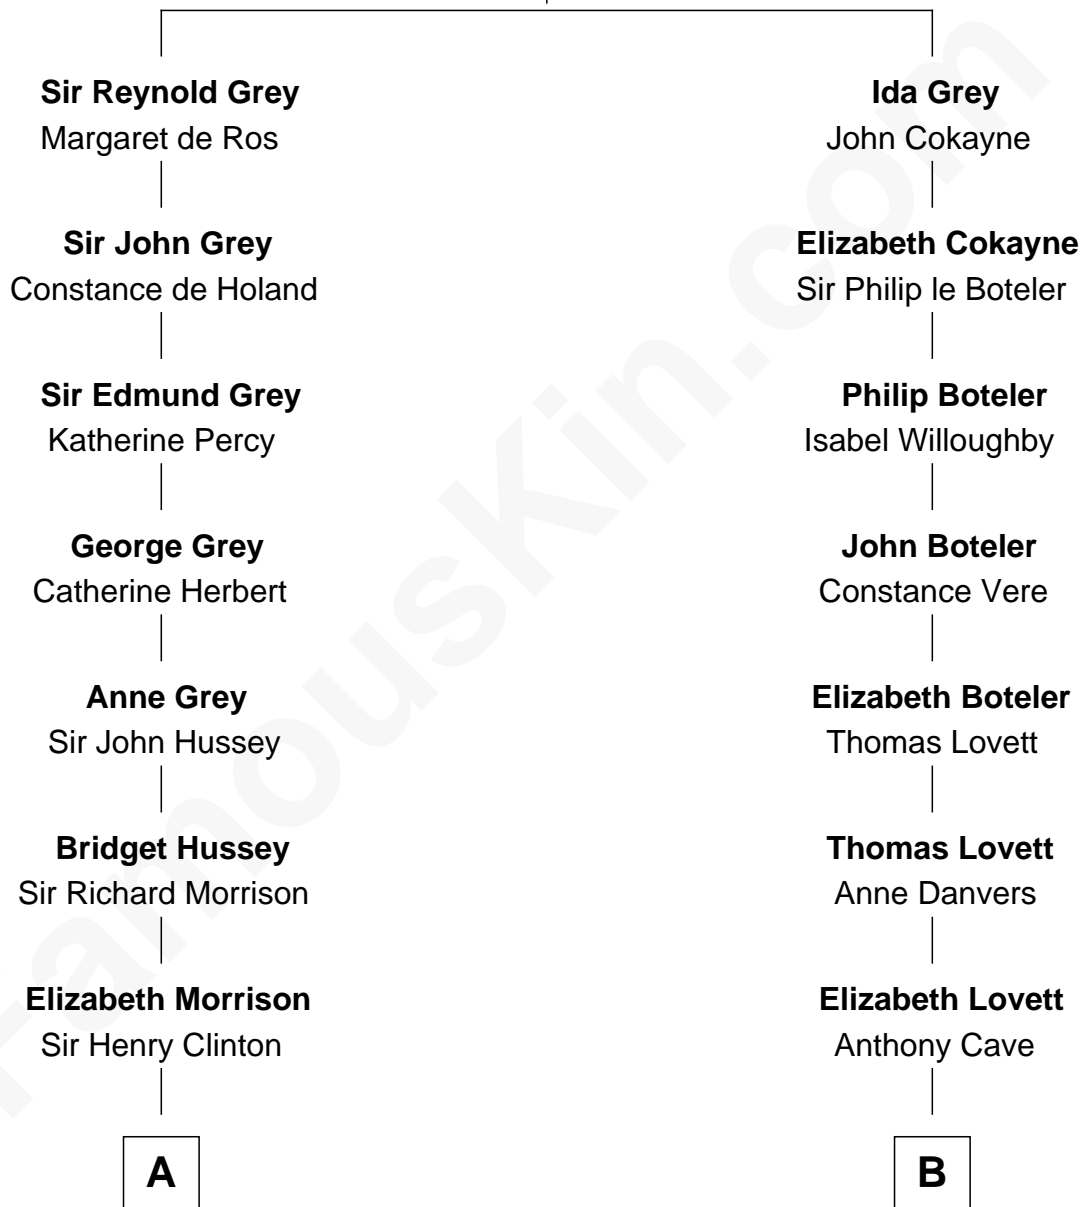

FamousKin.com Relationship Chart of

George Clinton

4th U.S. Vice President

11th cousin 8 times removed of

John McCain

U.S. Senator from Arizona

Sir Reynold de Grey

Eleanor le Strange

C

Katherine Davey Vault
Adm. John Sidney McCain

Adm. John Sidney McCain
Roberta Wright

John McCain
U.S. Senator from Arizona

FamousKin.com