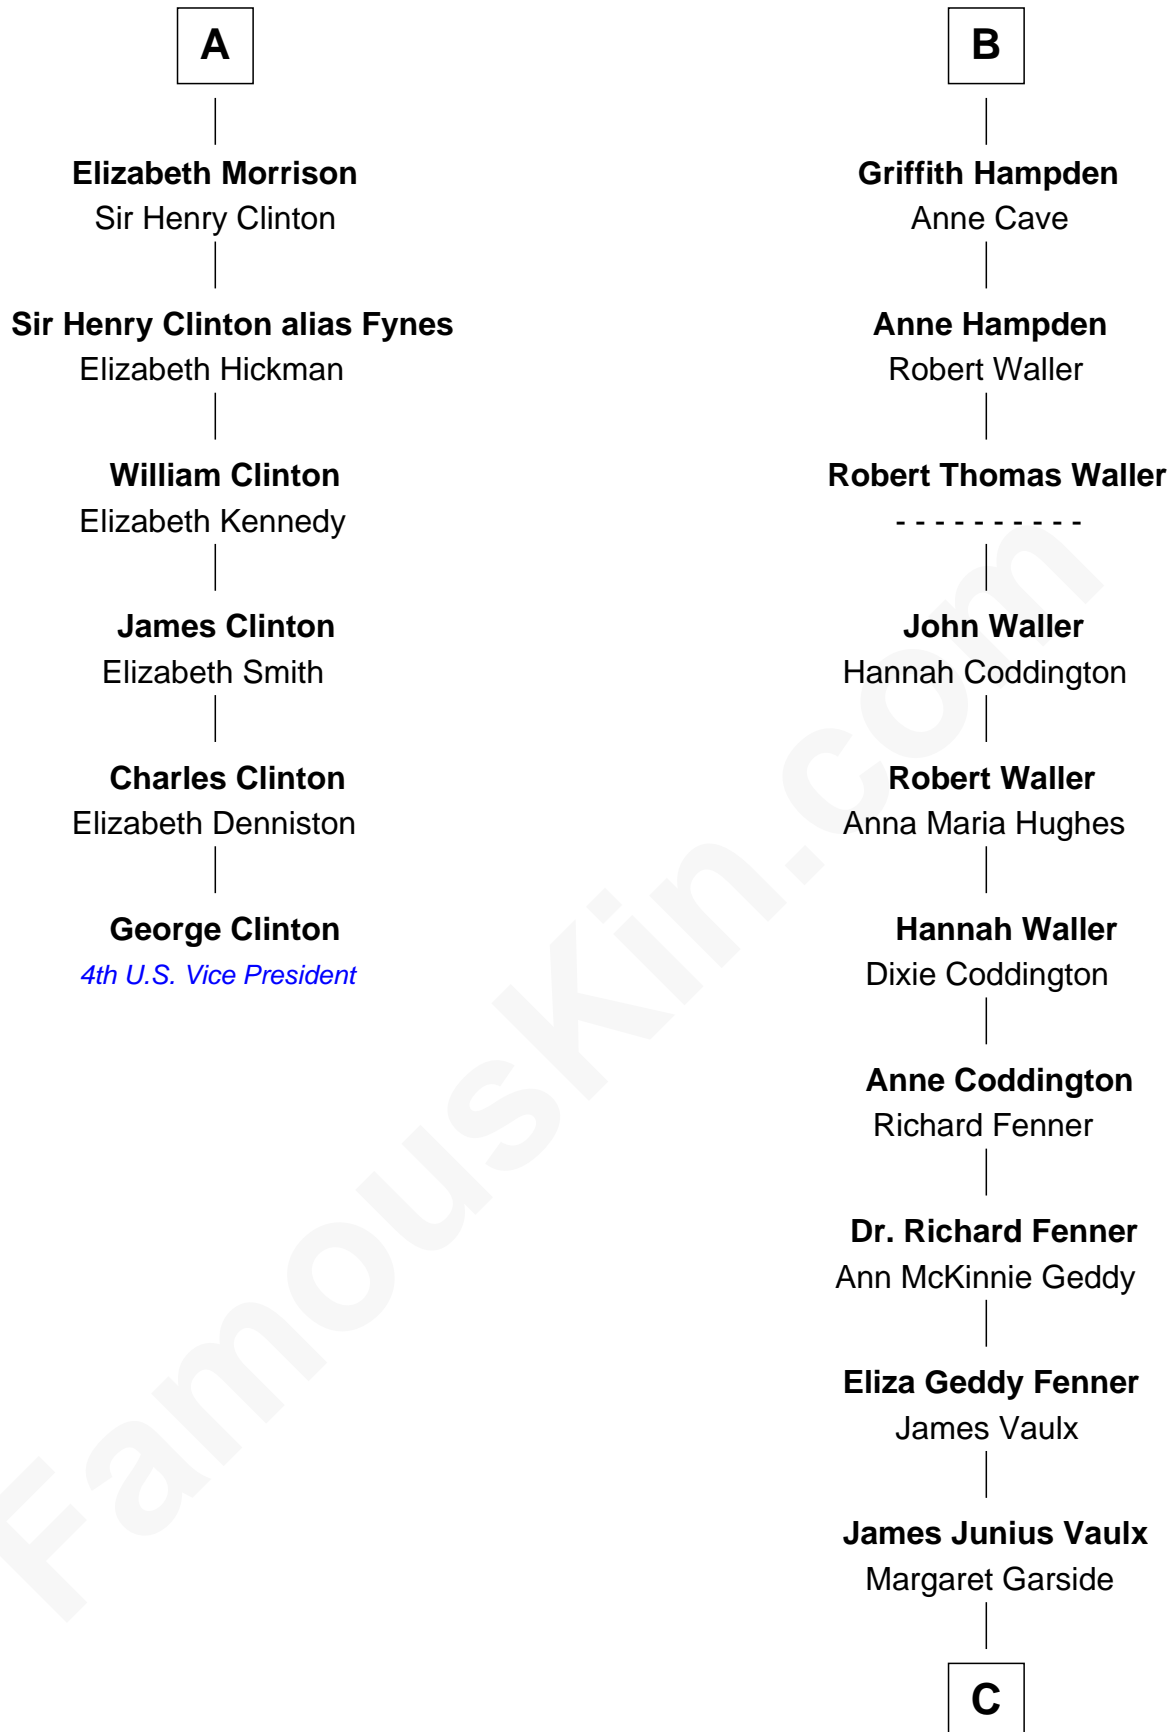

FamousKin.com Relationship Chart of

George Clinton

4th U.S. Vice President

12th cousin 7 times removed of

John McCain

U.S. Senator from Arizona

Sir William de Ros
Margery de Badlesmere

Thomas de Ros
Beatrice de Stafford

Maud de Roos
John de Welles

Margaret de Ros
Sir Reynold Grey

Margery de Welles
Stephen le Scrope

Sir John Grey
Constance de Holand

Maude le Scrope
Sir Baldwin Freville

Sir Edmund Grey
Katherine Percy

Elizabeth Freville
Sir Thomas Ferrers

George Grey
Catherine Herbert

Sir Henry Ferrers
Margaret Heckstall

Anne Grey
Sir John Hussey

Sir Edward Ferrers
Constance Brome

Bridget Hussey
Sir Richard Morrison

Elizabeth Ferrers
John Hampden

A

B

C

Katherine Davey Vault
Adm. John Sidney McCain

Adm. John Sidney McCain
Roberta Wright

John McCain
U.S. Senator from Arizona

FamousKin.com