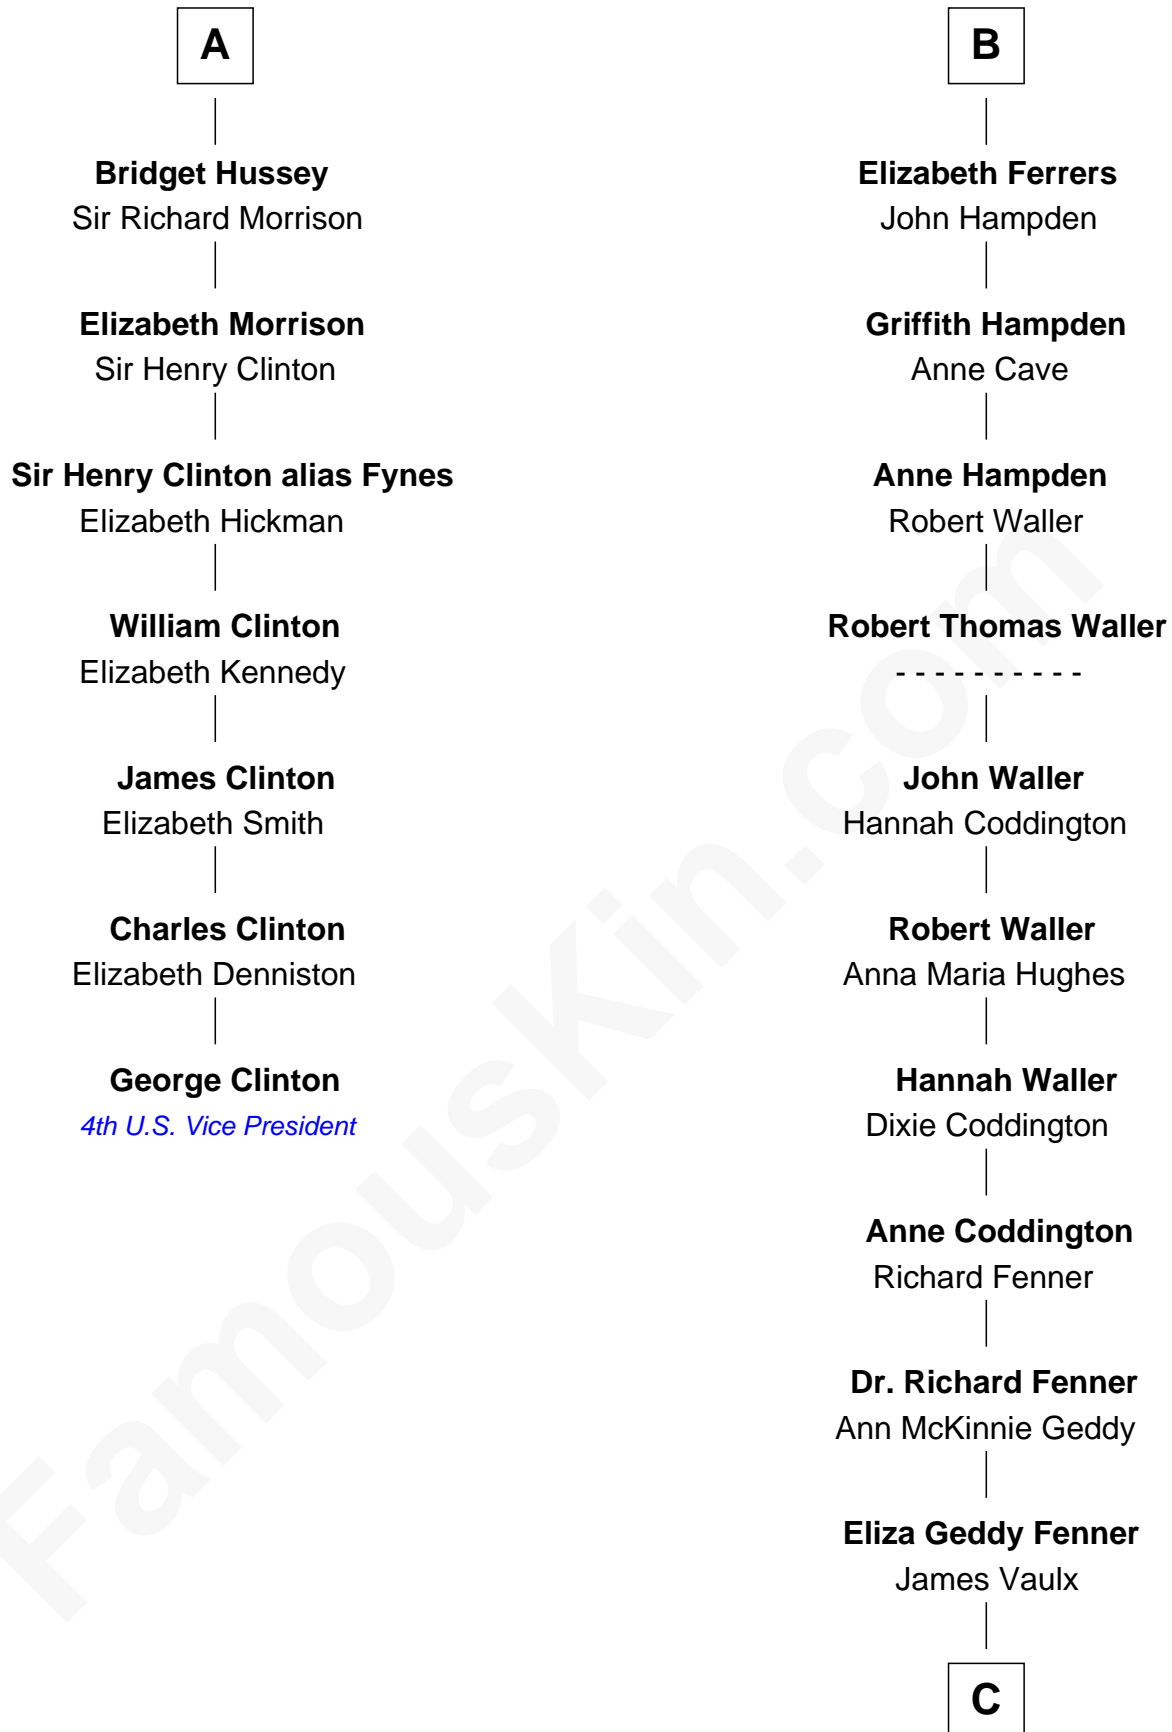

# FamousKin.com Relationship Chart of

**George Clinton**

*4th U.S. Vice President*

13th cousin 7 times removed of

**John McCain**

*U.S. Senator from Arizona*

**Bartholomew de Badlesmere**

Margaret de Clare

**Sir Edmund Grey**

Katherine Percy

**George Grey**

Catherine Herbert

**Anne Grey**

Sir John Hussey

**A**

**Margery de Badlesmere**

Sir William de Ros

**Maud de Roos**

John de Welles

**Margery de Welles**

Stephen le Scrope

**Maude le Scrope**

Sir Baldwin Freville

**Elizabeth Freville**

Sir Thomas Ferrers

**Sir Henry Ferrers**

Margaret Heckstall

**Sir Edward Ferrers**

Constance Brome

**B**

**C**

James Junius Vaulx