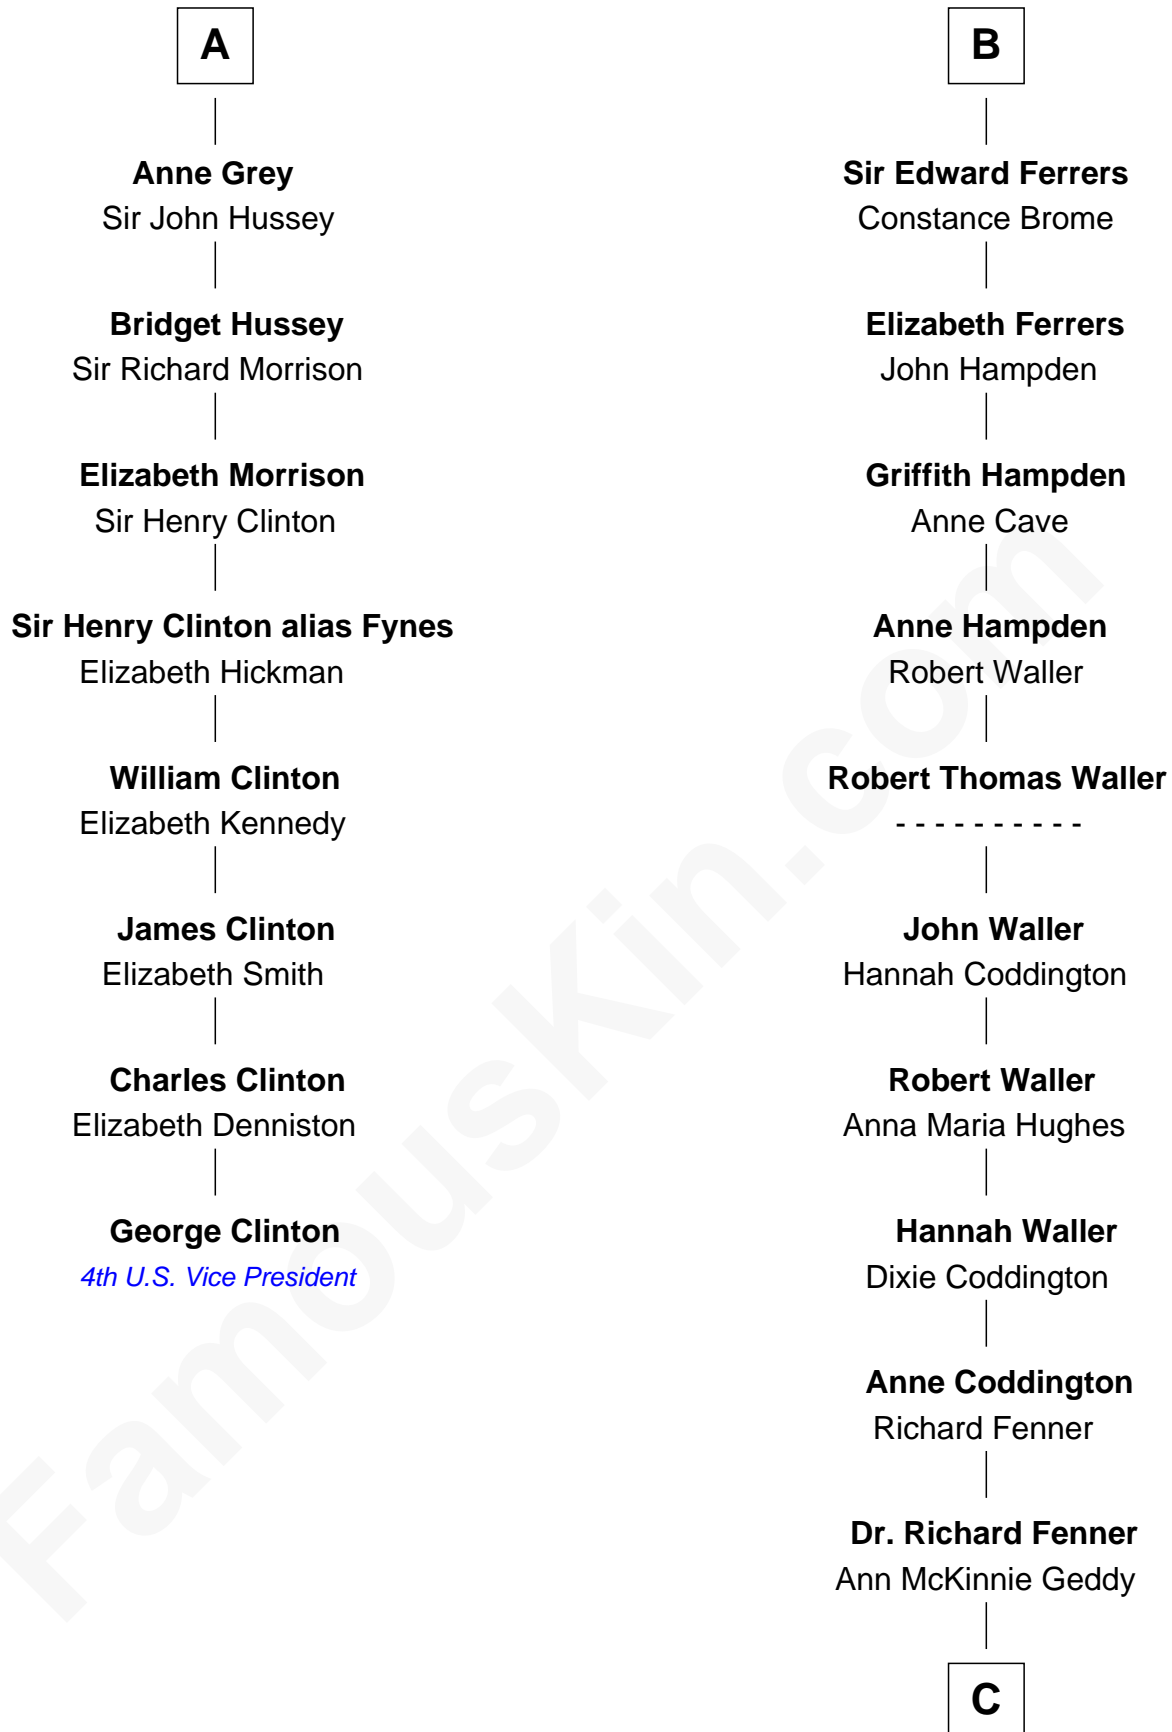

# FamousKin.com Relationship Chart of

**George Clinton**

*4th U.S. Vice President*

14th cousin 7 times removed of

**John McCain**

*U.S. Senator from Arizona*

**Sir Gilbert de Clare**

Joan of Acre

C

**Eliza Geddy Fenner**

James Vaulx

**James Junius Vaulx**

Margaret Garside

**Katherine Davey Vaulx**

Adm. John Sidney McCain

**Adm. John Sidney McCain**

Roberta Wright

**John McCain**

*U.S. Senator from Arizona*

FamousKin.com