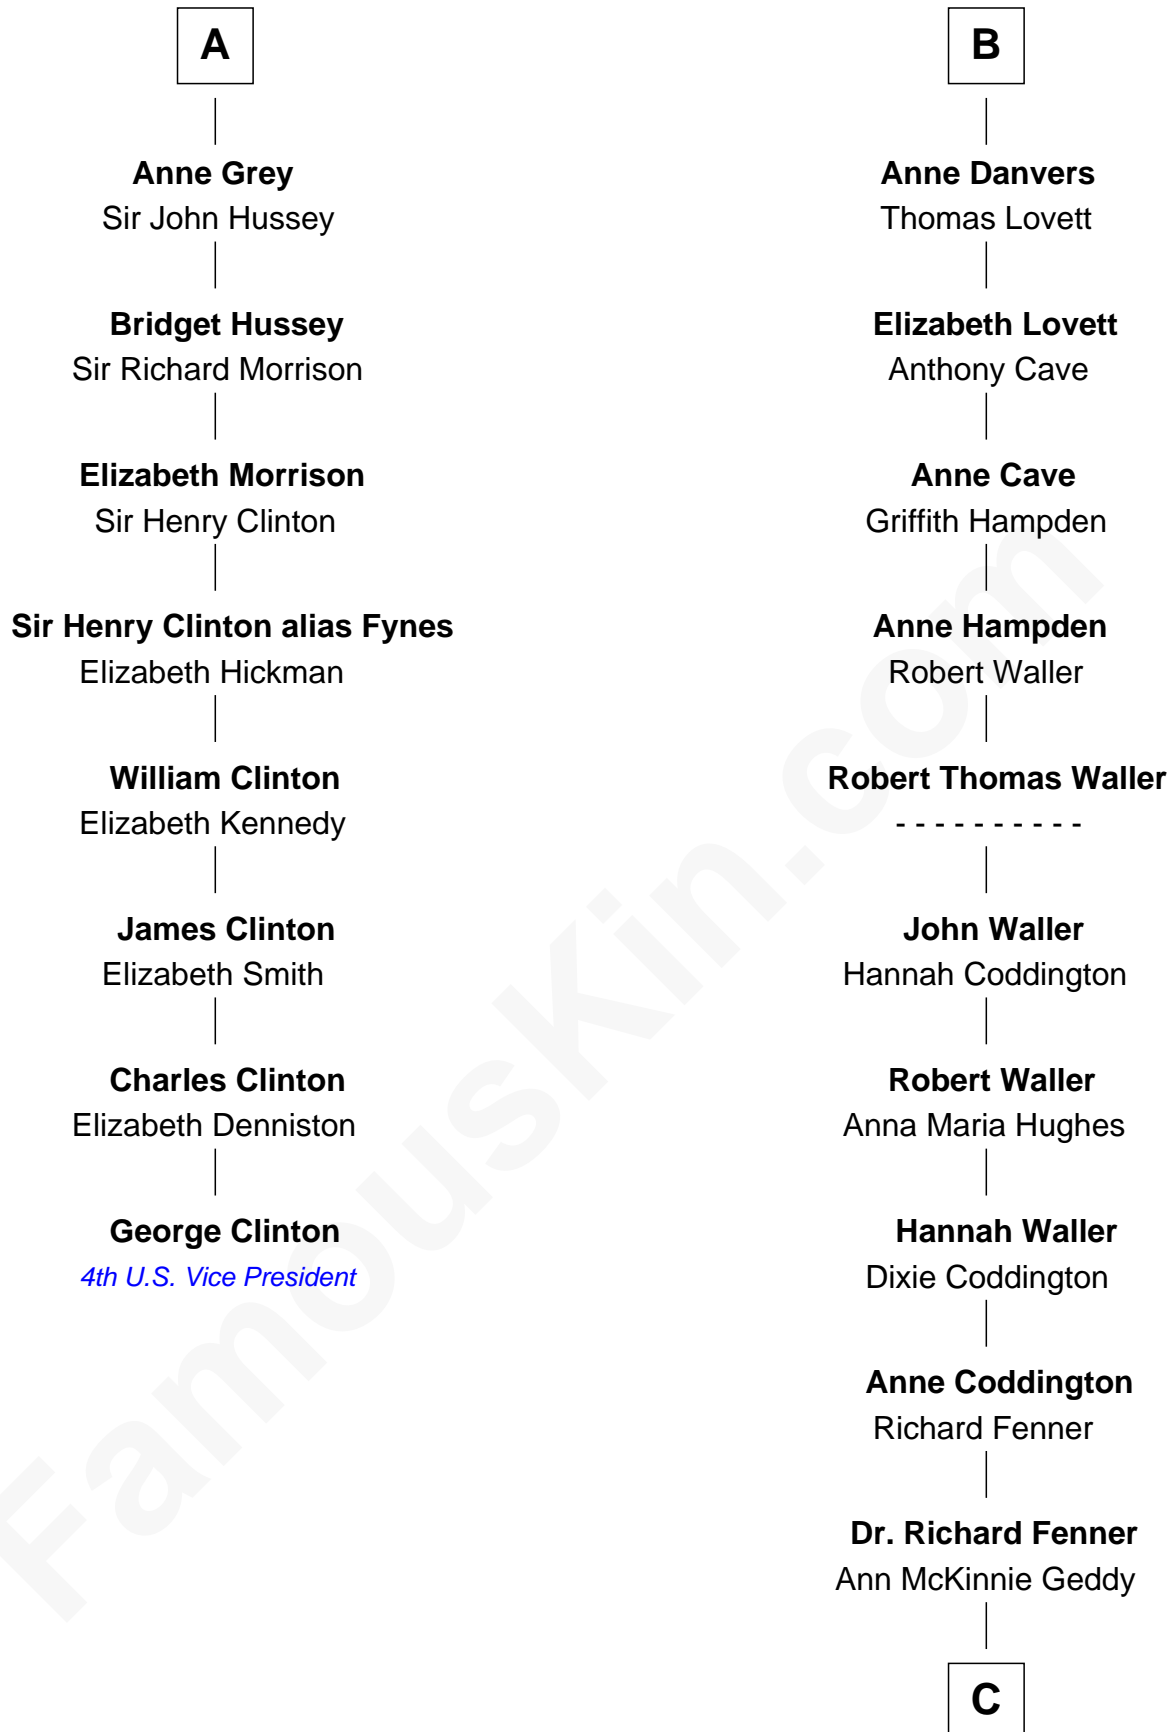

# FamousKin.com Relationship Chart of

**George Clinton**

*4th U.S. Vice President*

14th cousin 7 times removed of

**John McCain**

*U.S. Senator from Arizona*

**Sir William de Montagu**

Elizabeth de Montfort

**William de Montagu**  
Katherine de Grandison

**Philippa de Montagu**  
Sir Roger de Mortimer

**Edmund Mortimer**  
Philippa Plantagenet

**Elizabeth Mortimer**  
Sir Henry Percy

**Sir Henry Percy**  
Eleanor Neville

**Katherine Percy**  
Sir Edmund Grey

**George Grey**  
Catherine Herbert

**A**

**Hawise de Montagu**  
Sir Roger de Bavent

**Joan de Bavent**  
Sir John Dauntsey

**John Dauntsey**  
Elizabeth Beverley

**Joan Dauntsey**  
Sir John Stradling

**Edmund Stradling**  
Elizabeth Arundell

**John Stradling**  
Alice Langford

**Anne Stradling**  
Sir John Danvers

**B**

**C**

**Eliza Geddy Fenner**

James Vaulx

**James Junius Vaulx**