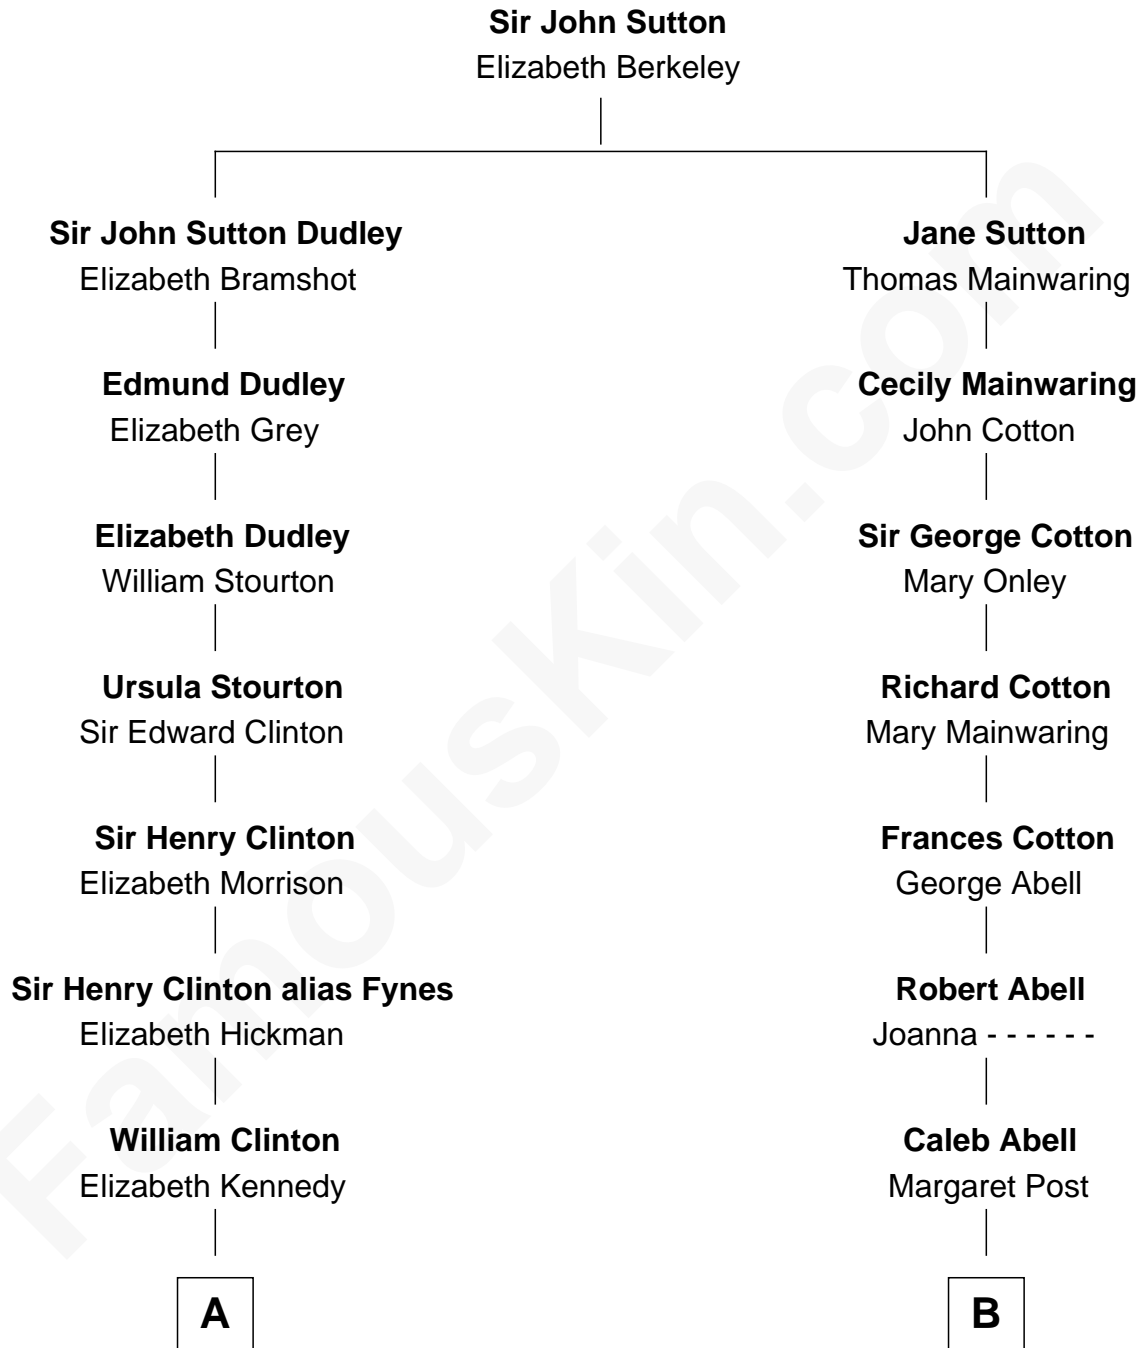

FamousKin.com Relationship Chart of

George Clinton

4th U.S. Vice President

9th cousin 6 times removed of

Illeana Douglas

TV and Movie Actress

A

James Clinton
Elizabeth Smith

Charles Clinton
Elizabeth Denniston

George Clinton
4th U.S. Vice President

B

Mary Abell
Richard Douglas

William Douglas
Sarah Denison

Richard Douglas
Lucy Way

Erskine Douglas
Sophia Garrett

Emma Jane Douglas
Col. George Taliaferro Shackelford

Lena Priscilla Shackelford
Edouard Gregory Hesselberg

Melvyn Edouard Hesselberg
Rosalind Hightower

Gregory Hesselberg
Joan Georgescu

Illeana Douglas
TV and Movie Actress