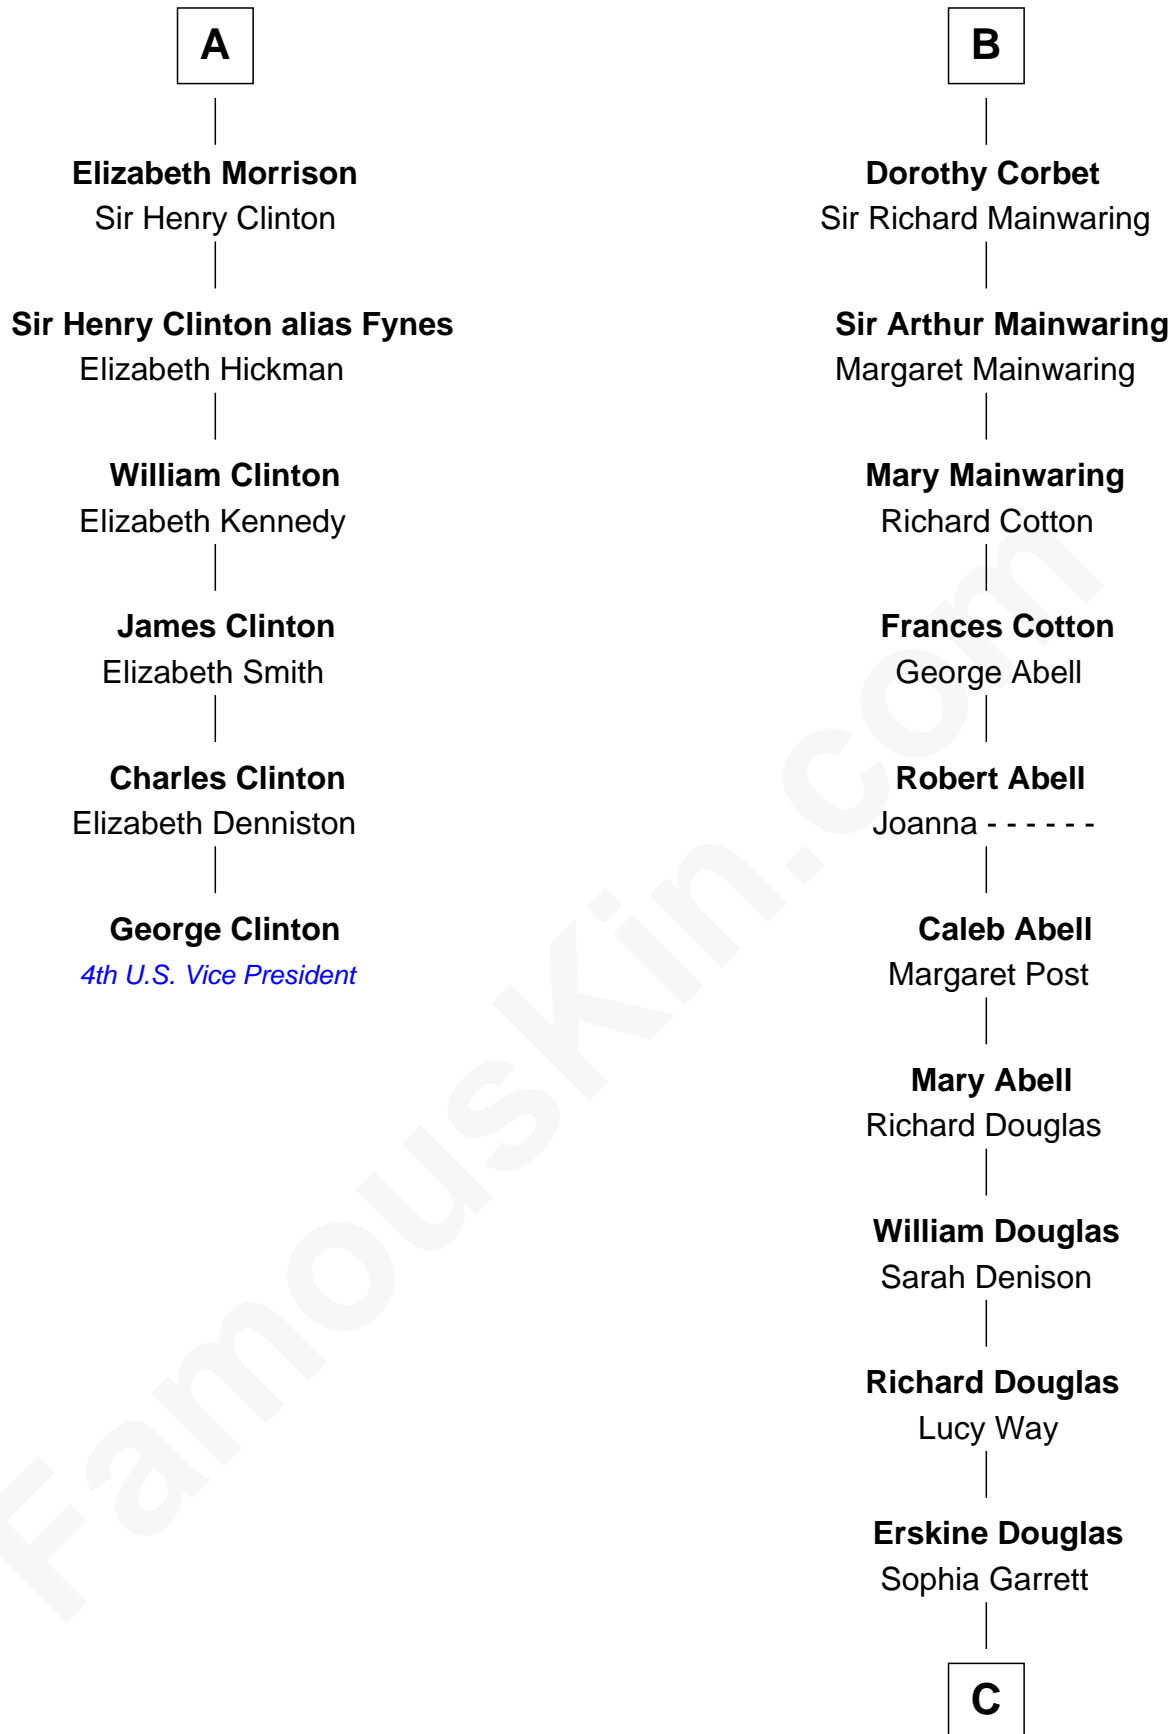

FamousKin.com

Relationship Chart of

George Clinton

4th U.S. Vice President

12th cousin 9 times removed of

Illeana Douglas

TV and Movie Actress

Ralph de Stafford

Margaret de Audley

C

Emma Jane Douglas

Col. George Taliaferro Shackelford

Lena Priscilla Shackelford

Edouard Gregory Hesselberg

Melvyn Edouard Hesselberg

Rosalind Hightower