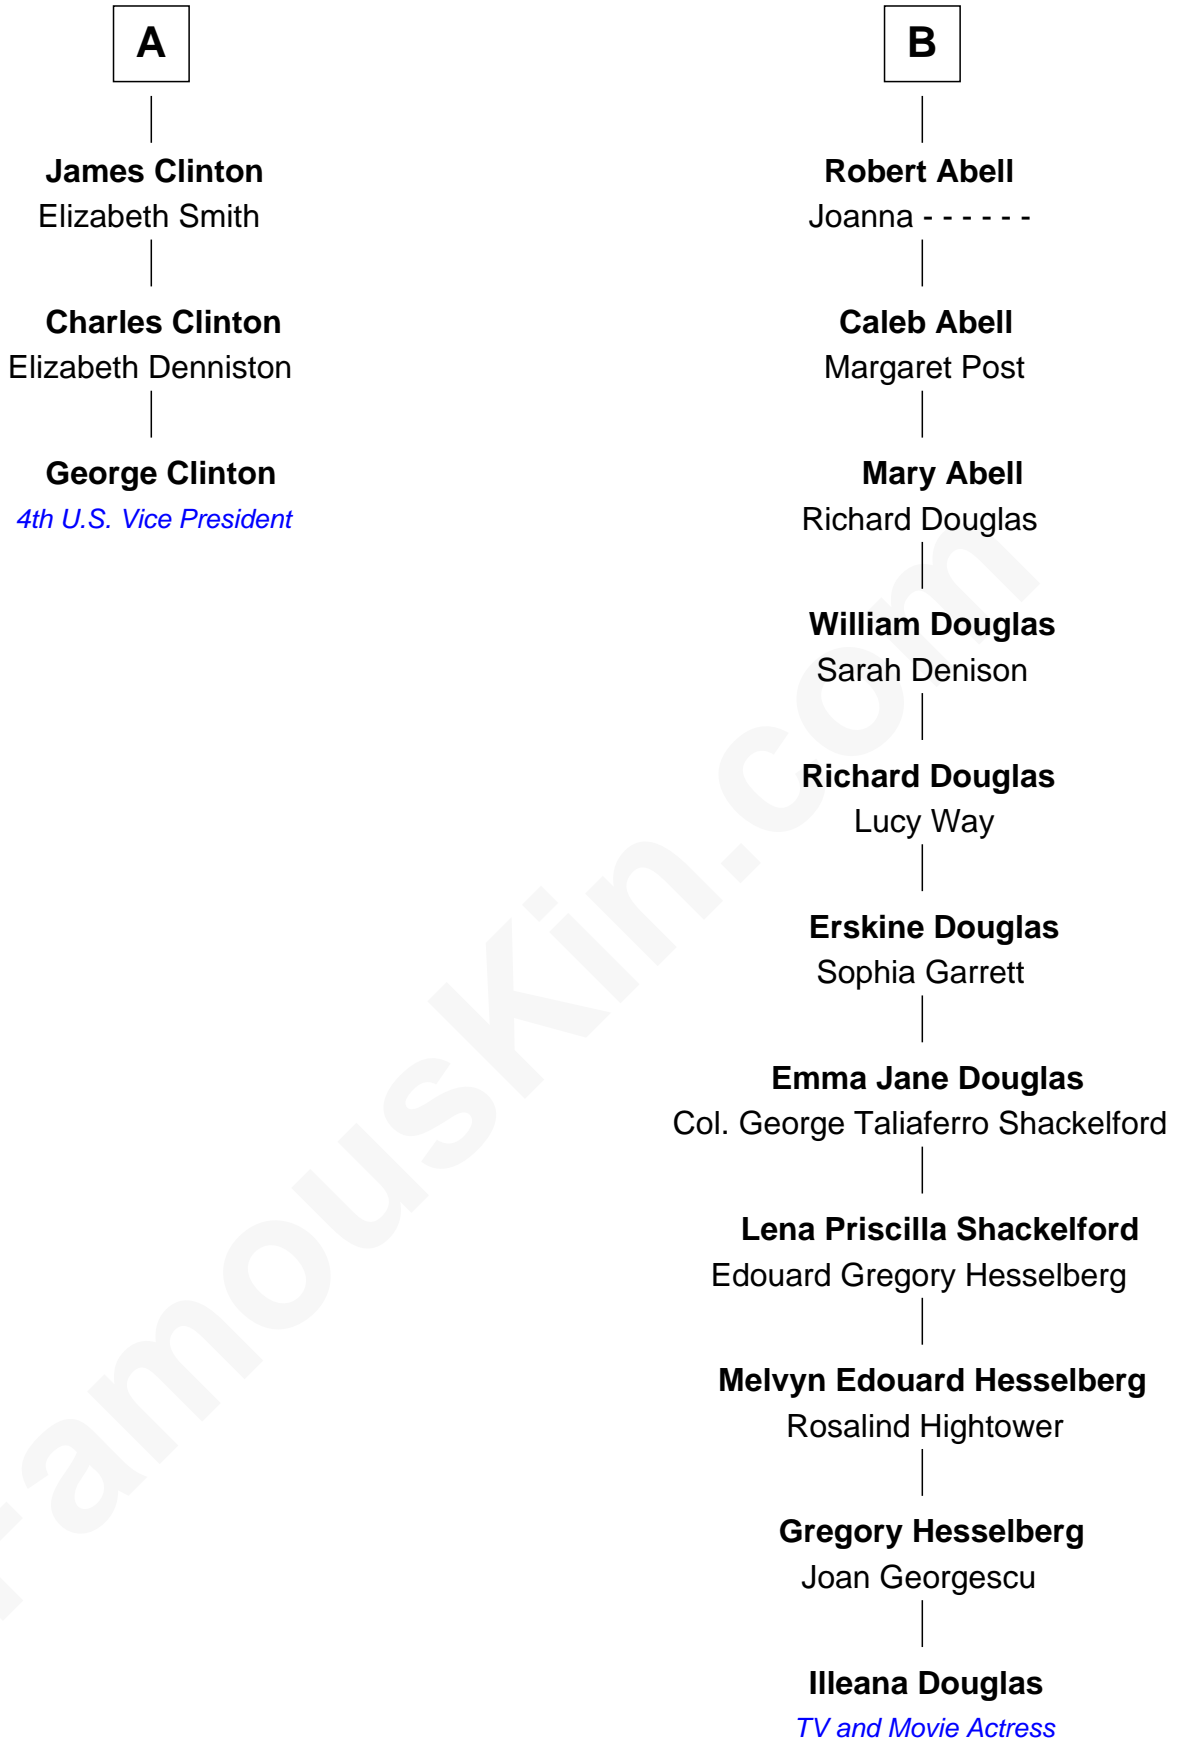

FamousKin.com Relationship Chart of

George Clinton

4th U.S. Vice President

9th cousin 8 times removed of

Illeana Douglas

TV and Movie Actress

Sir Walter Devereux

Elizabeth Merbery

Anne Devereux

William Herbert

Catherine Herbert

George Grey

Anne Grey

Sir John Hussey

Bridget Hussey

Sir Richard Morrison

Margaret Mainwaring

Mary Mainwaring

Richard Cotton

Frances Cotton

George Abell

B

Illeana Douglas photo by [Lan Bui](#) (CC BY-SA 2.0)